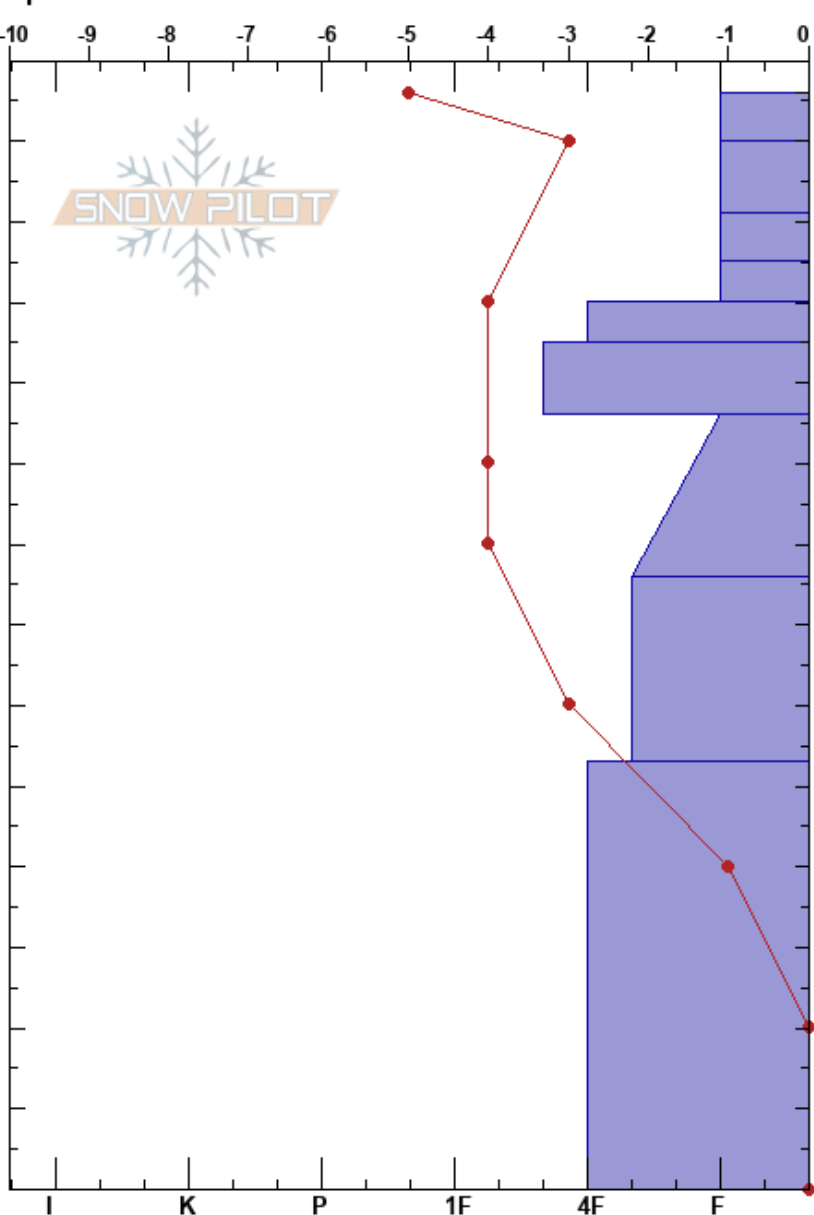

P5C  
 Teton Range  
 WY  
 Elevation: 7307 ft  
 Aspect: 260°  
 Specifics:

Ashley Babcock  
 01/12/2017 - 2:00pm  
 Co-ord: 12T 524162W 4875592N  
 Slope Angle: 8°  
 Wind Loading:

Stability:  
 Air Temperature: -2°C  
 Sky Cover: CLR  
 Precipitation: NO  
 Wind: Calm

HS: 136  
 PS: 10  
 Layer Notes:

Elevation (ft)	Crystal		Moisture	$\rho$ kg/m <sup>3</sup>	Stability tests & Layer comments
	Form	Size			
136	/ (*)	1	D		
130	/ (*)	0.5	D		
120	/ (X)	1	D-M		
110	/ (X)	1-3	D-M		
100	.	1.5			
90	.	1	M		
80	.	1			
70	.	1			
60	.	1			
50	.	1			
40	.	1-2			
20	.	(B)			
0					