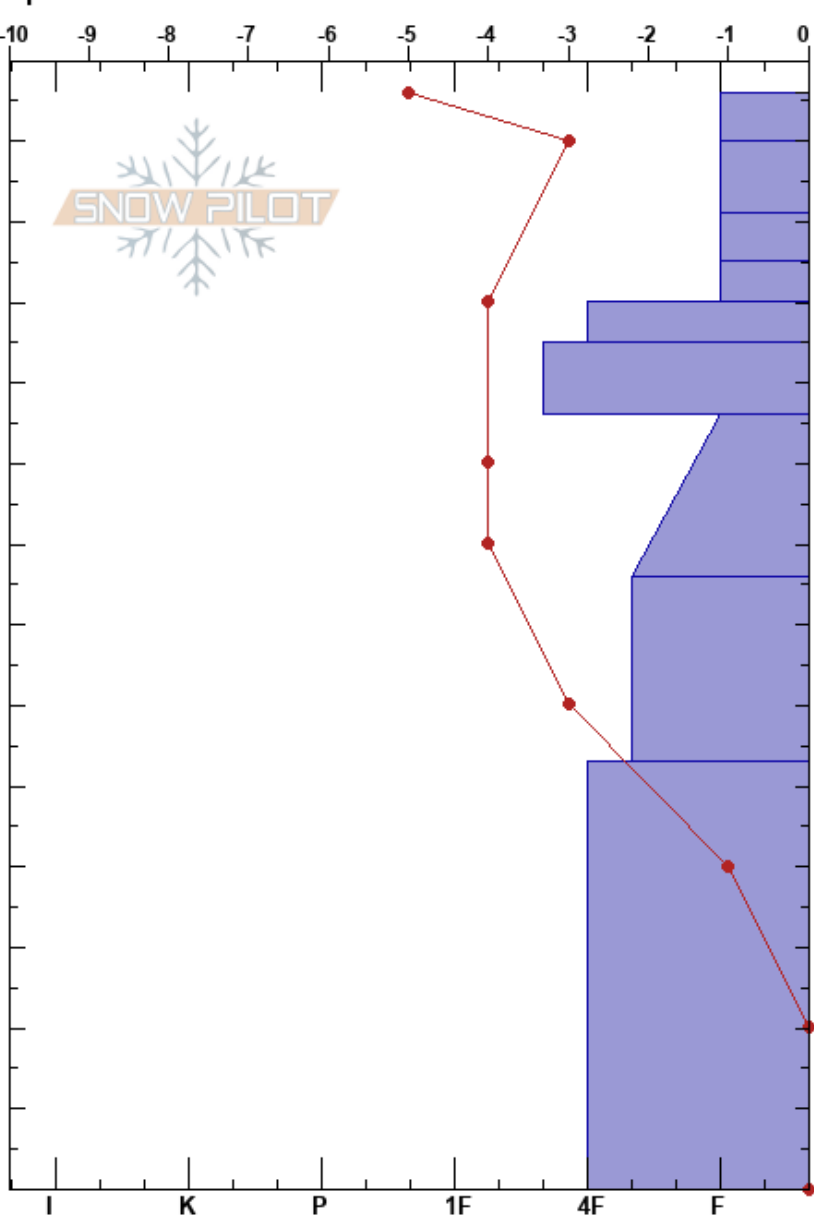

P5C
 Teton Range
 WY
 Elevation: 7307 ft
 Aspect: 260°
 Specifics:

Ashley Babcock
 01/12/2017 - 2:00pm
 Co-ord: 12T 524162W 4875592N
 Slope Angle: 8°
 Wind Loading:

Stability:
 Air Temperature: -2°C
 Sky Cover: CLR
 Precipitation: NO
 Wind: Calm

HS: 136
 PS: 10
 Layer Notes:

Elevation (m)	Crystal		Moisture	ρ kg/m ³	Stability tests & Layer comments
	Form	Size			
136	/ (*)	1	D		
130	/ (*)	0.5	D		
120	/ (X)	1	D-M		
110	/ (X)	1-3	D-M		
100	.	1.5			
90	.	1	M		
80	.	1			
70	.	1			
60	.	1			
50	.	1			
40	.	1			
20	.	1-2			