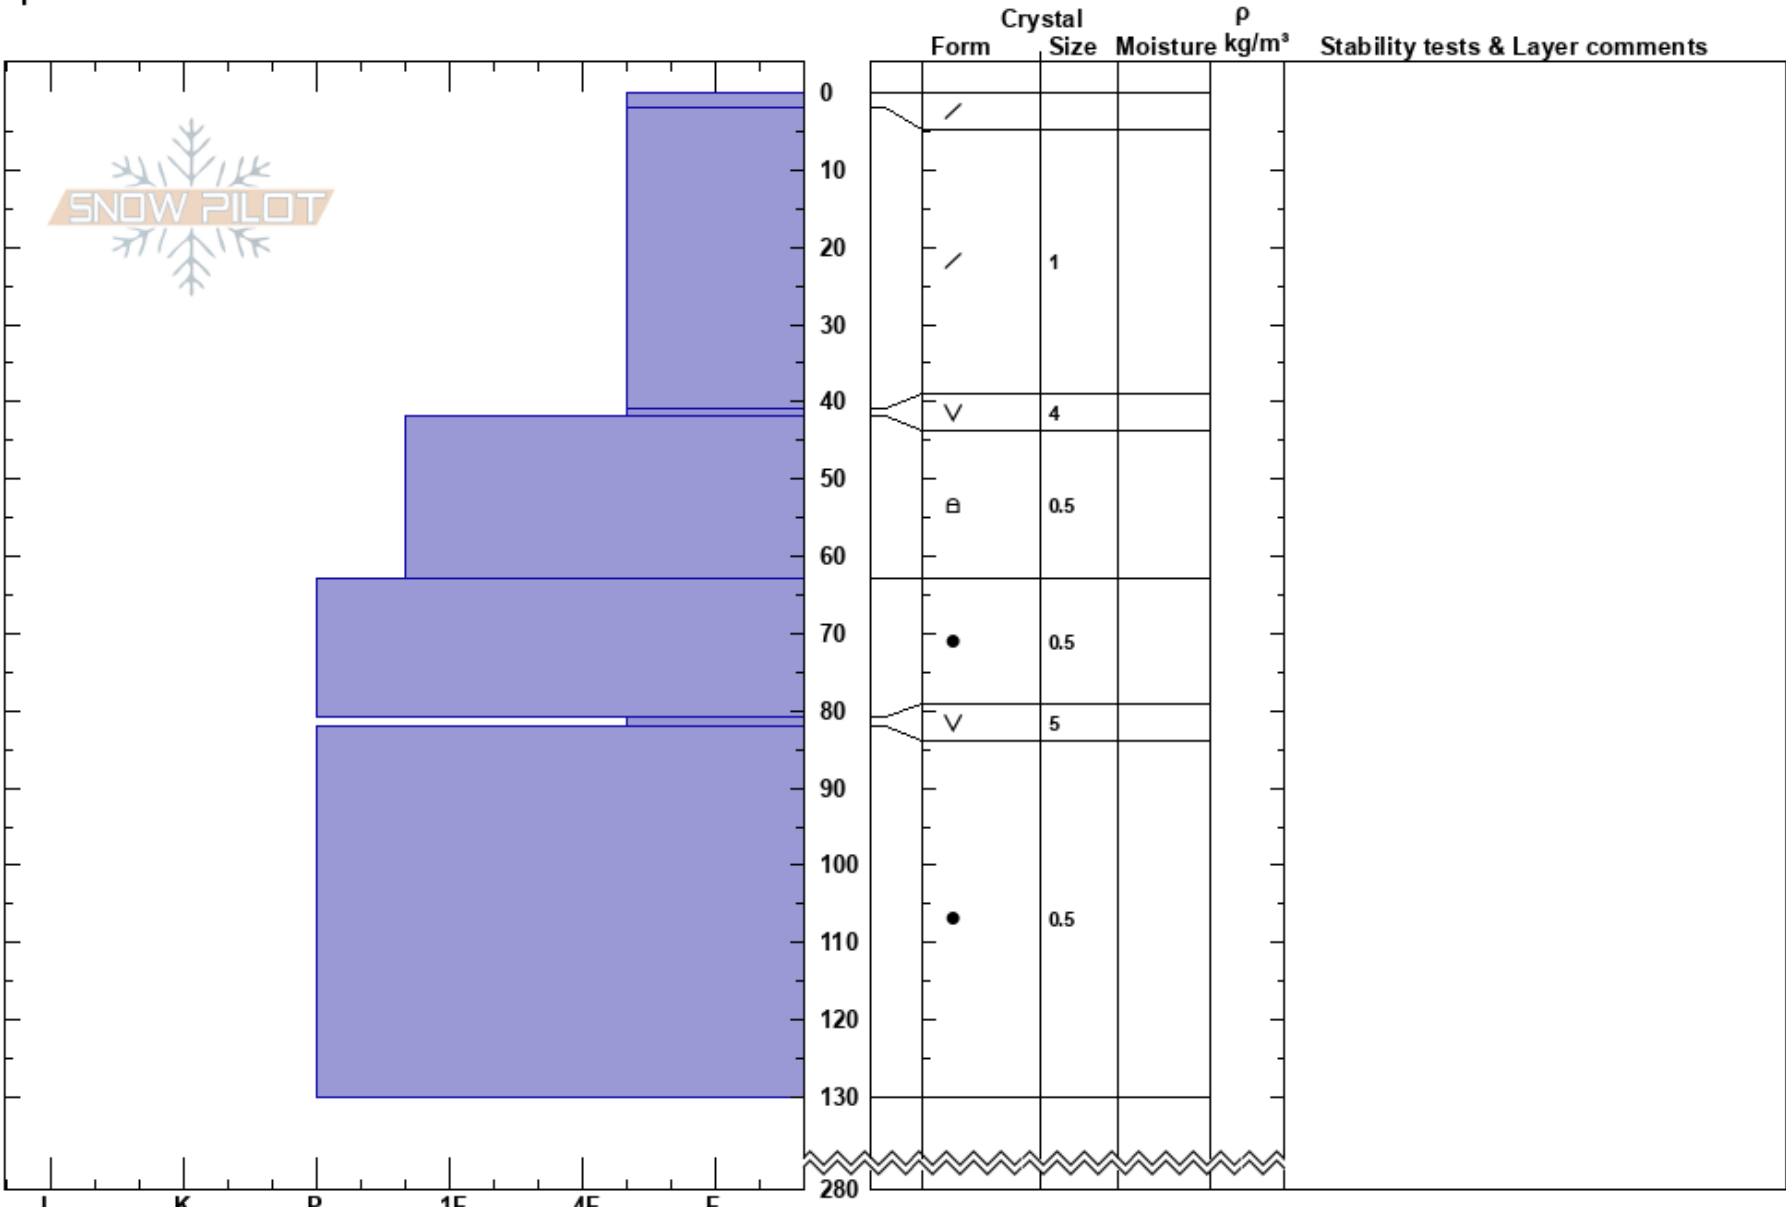

Pillow Talk
 Skeena
 BC
 Elevation: 4390 ft
 Aspect: NW
 Specifics:

Elliot James
 12/01/2017 - 12:00
 Co-ord:
 Slope Angle: 22°
 Wind Loading:

Stability:
 Air Temperature: -7°C
 Sky Cover: SCT
 Precipitation: NO
 Wind: Calm

HS:280
 Layer Notes:
 81-82cm: Problematic layer

Notes: