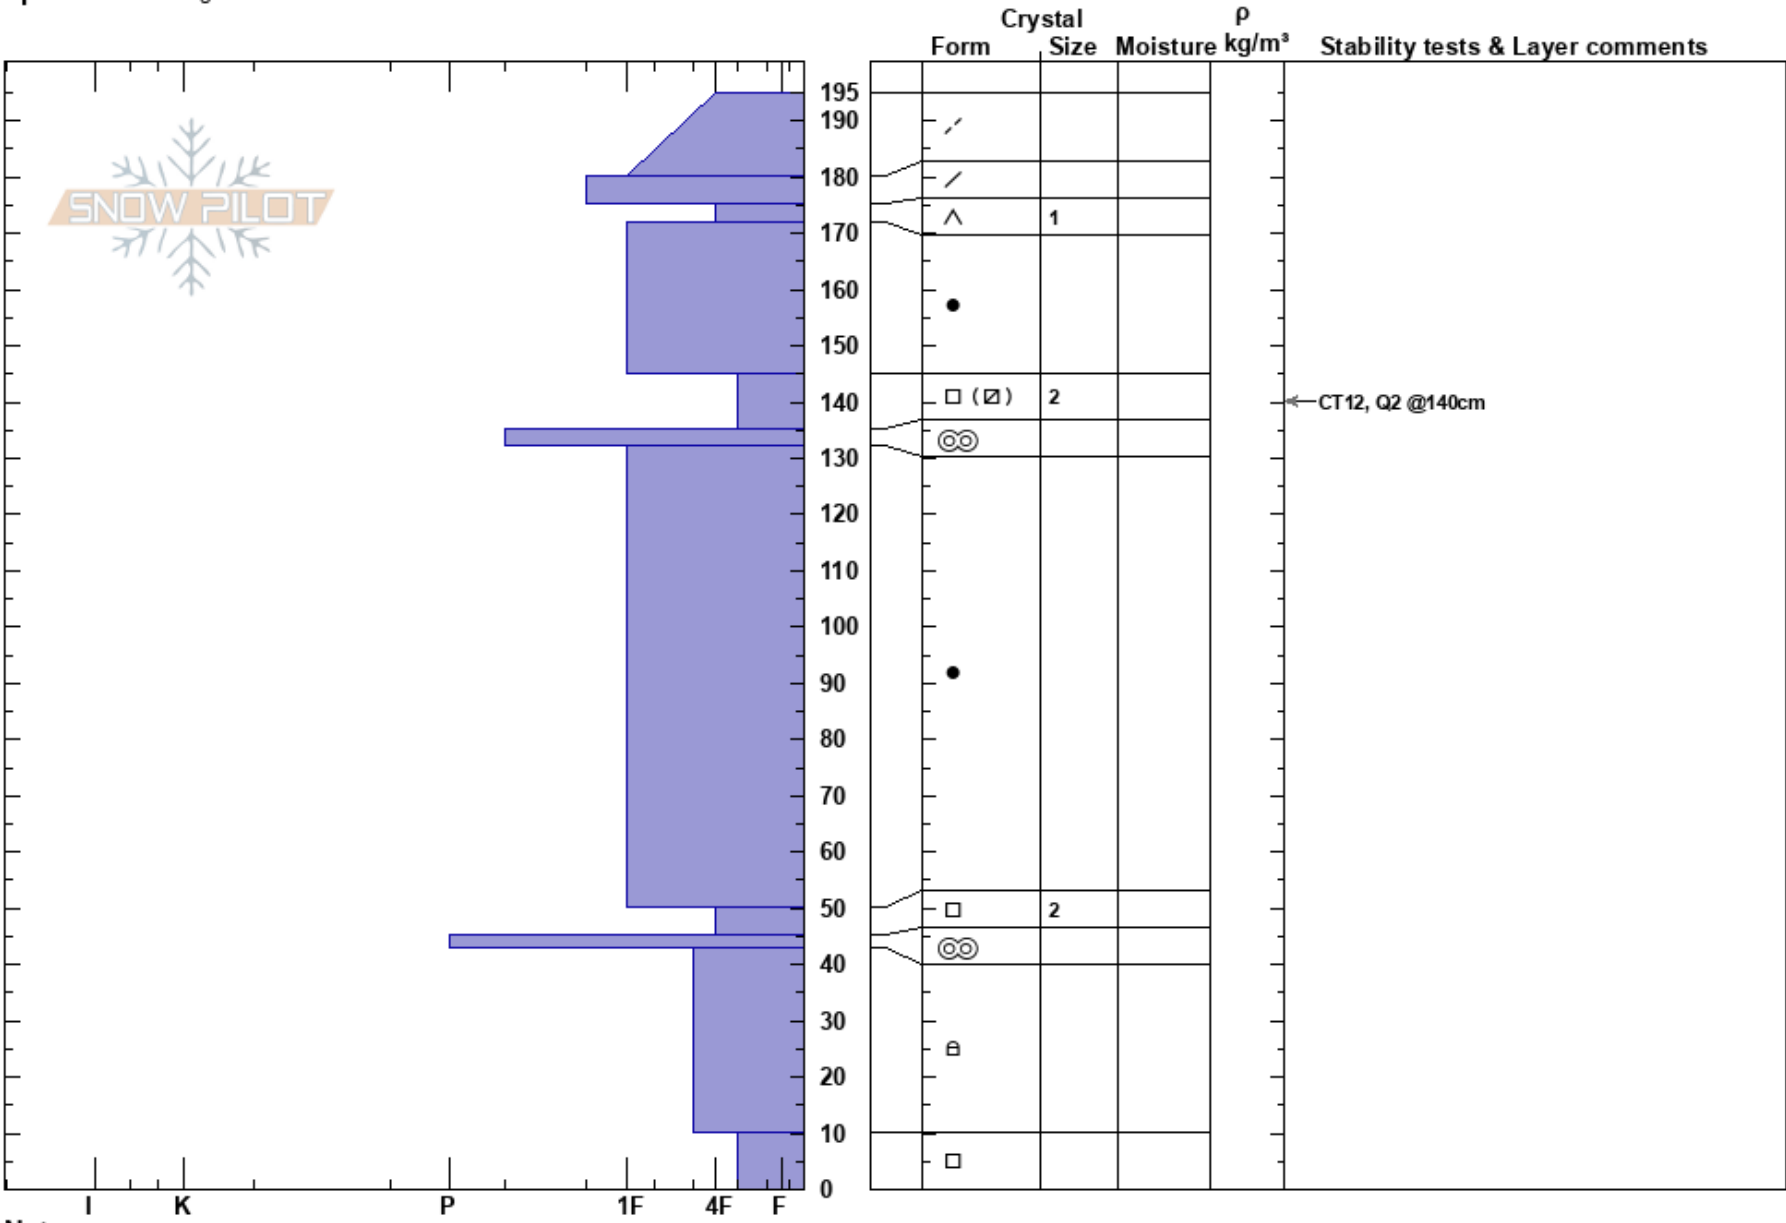

5th Class, Lo traverse
 Madison Range-N
 MT
 Elevation: 9300 ft
 Aspect: 340°
 Specifics: Pit dug in a Ski Area

John De Pew
 12/20/2018 - 1:30pm
 Co-ord:
 Slope Angle: 40°
 Wind Loading: yes

Stability:
 Air Temperature:
 Sky Cover: SCT
 Precipitation: NO
 Wind: NW Light Breeze

HS: 195
 Layer Notes:
 145-135cm: Problematic layer

Notes: