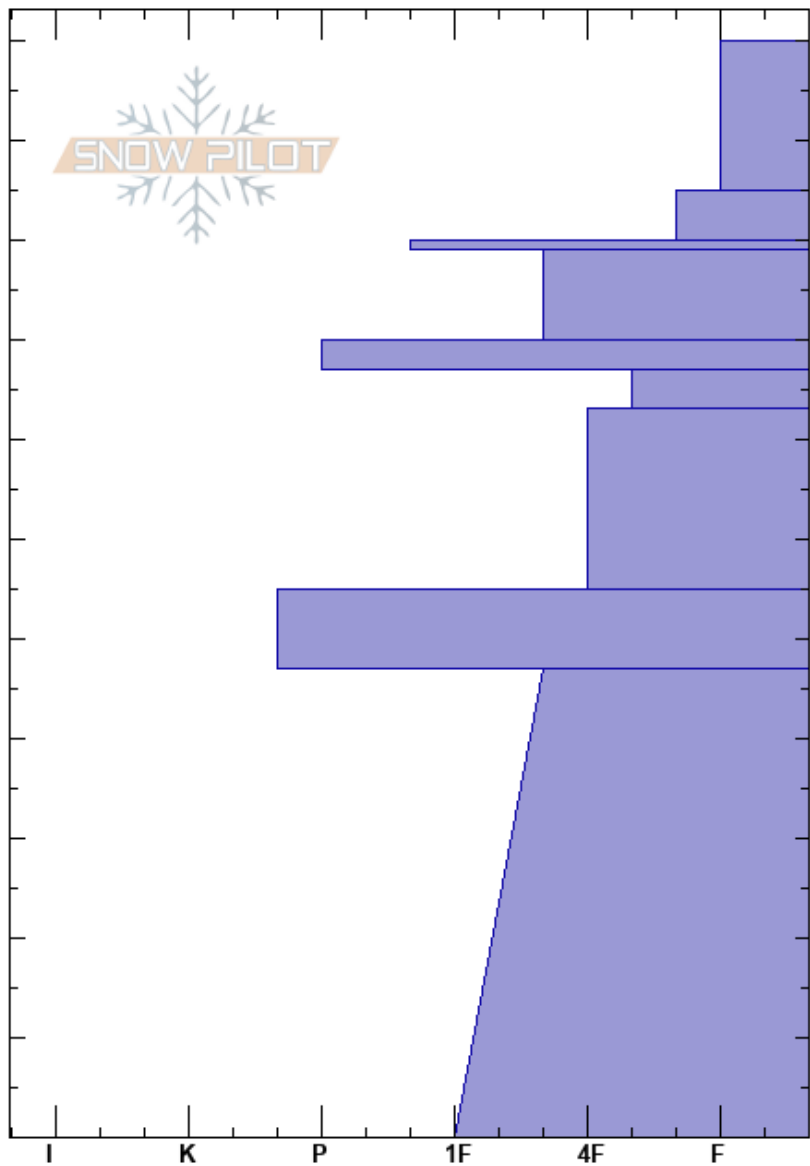

Scotch Bonnet
 Cooke City
 MT
 Elevation: 9620 ft
 Aspect: 110°

Alex Marienthal
 12/21/2018 - 10:45am
 Co-ord: 45.06925N, -109.94353W
 Slope Angle: 25°
 Wind Loading:

Stability: Fair Stable
 Air Temperature:
 Sky Cover: OVC
 Precipitation: S2
 Wind: SW Strong

HS: 110

Layer Notes:

Specifics: Recent avalanche activity on different slopes; Instability rapidly rising

Depth (cm)	Crystal		Moisture	ρ kg/m ³	Stability tests & Layer comments
	Form	Size			
110					
100	+				
95	/ (+)				← ECTN9 @95cm
90	⊙				← ECTN14 @89cm
85	⊖ (□)	1			
80	⊙				
75	⊖	1			
70					
60	⊖	1			
50	⊙				
40					
30					
20	⊖	2			
10					
0					