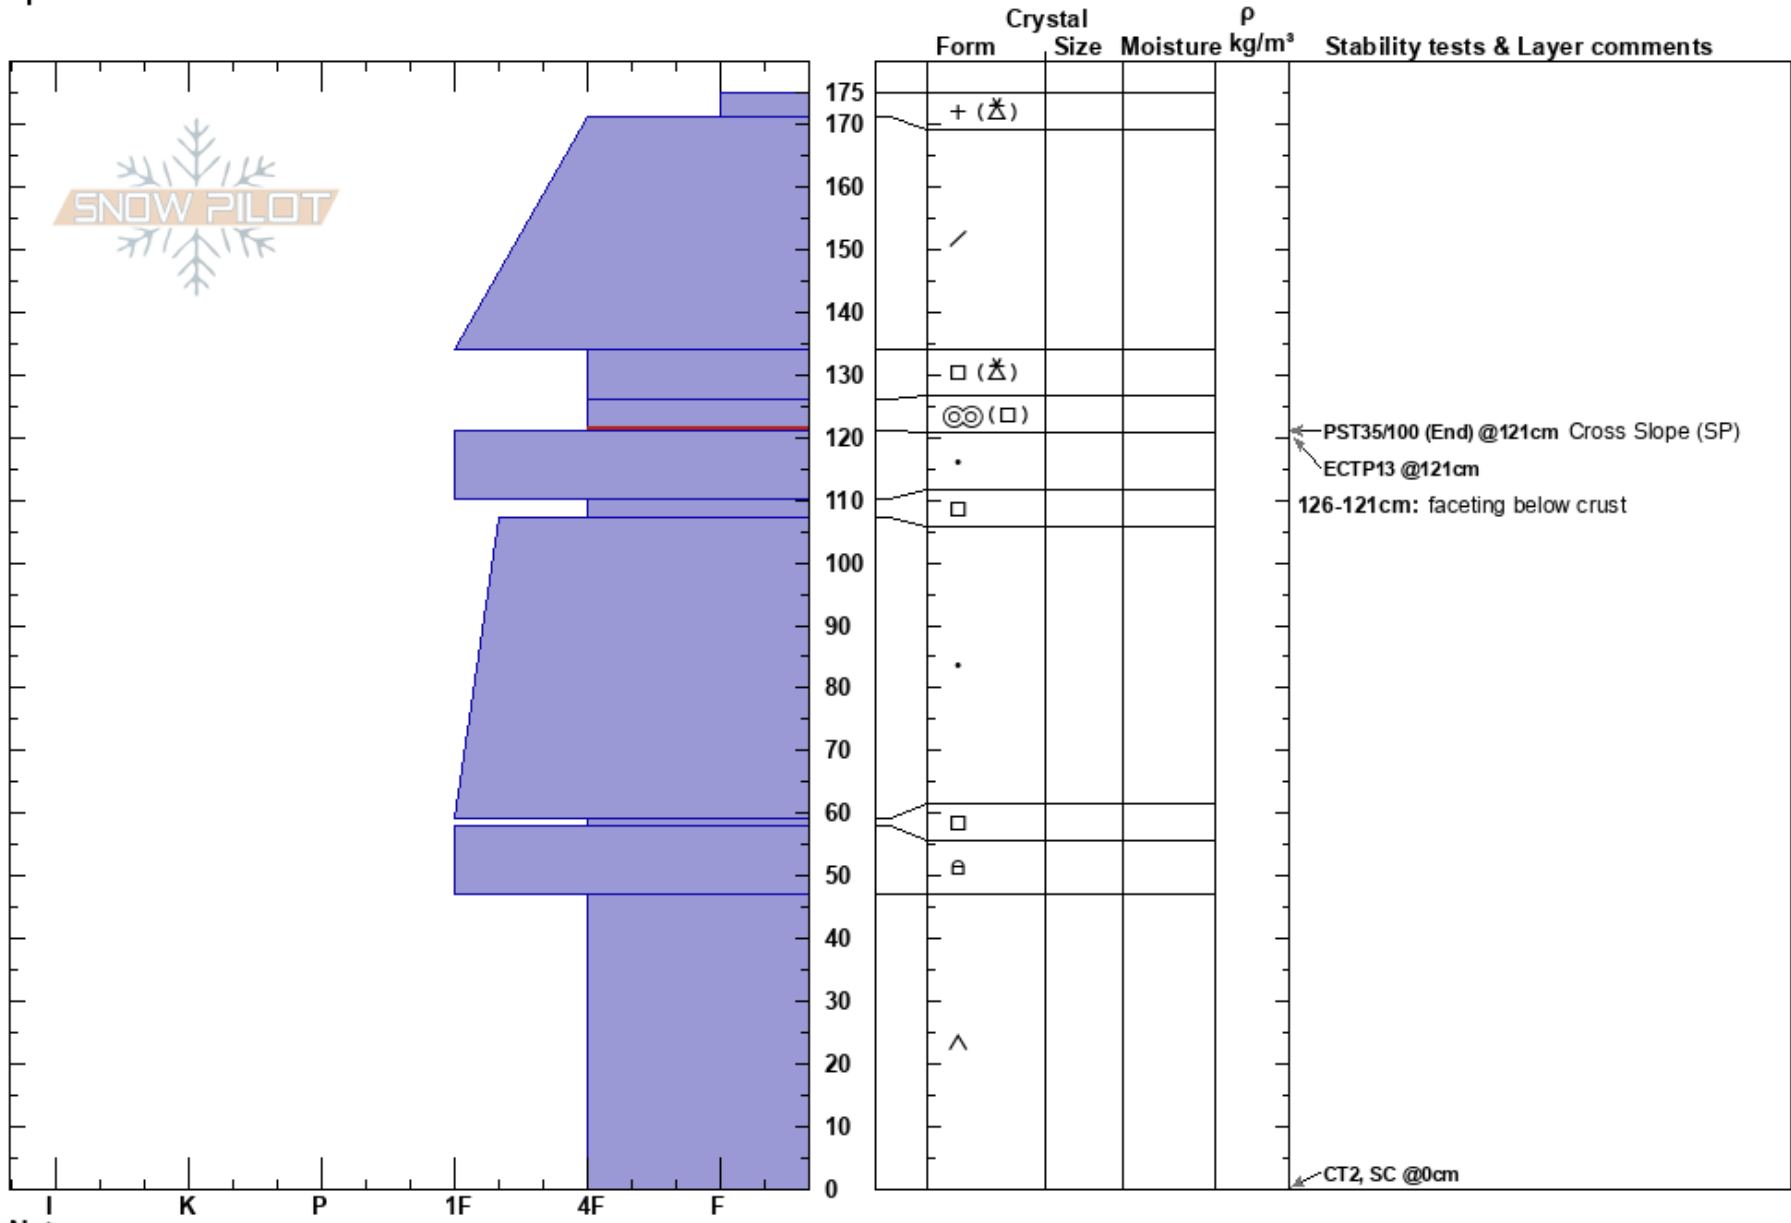

Bull of the Woods Area
Sangre de Cristo Range
NM

Andy Bond
01/12/2017 - 12:10pm
Co-ord: 36.61419N, -105.42395W
Slope Angle: 31°
Wind Loading: previous

Stability:
Air Temperature:
Sky Cover: SCT
Precipitation: NO
Wind: W Moderate

HS: 175
PS: 15
126-121cm: faceting below crust
126-121cm: Problematic layer

Elevation: 11000 ft
Aspect: 82°
Specifics:

Notes: