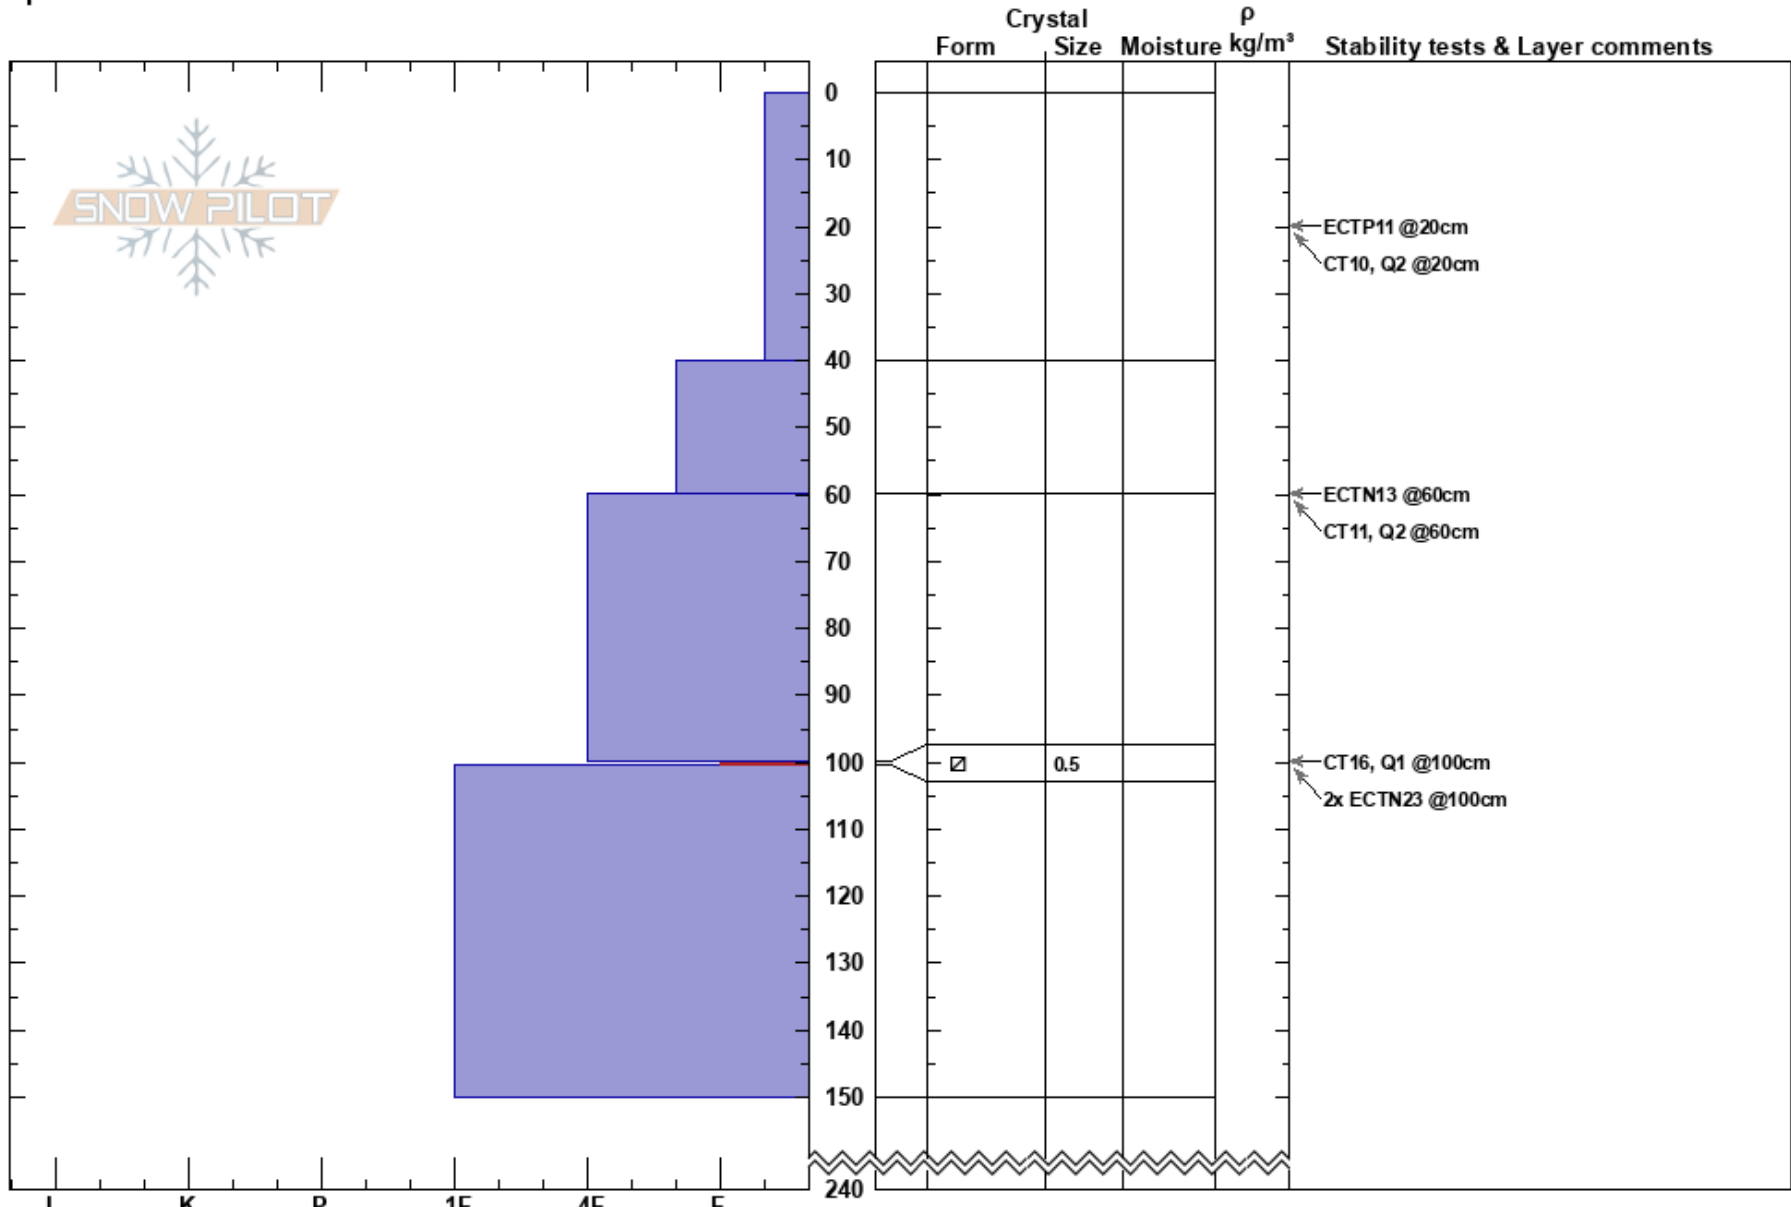

Wade's World
 Beartooths
 MT
 Elevation: 9700 ft
 Aspect: 80°
 Specifics:

Doug Chabot-Admin
 01/11/2017 - 9:30am
 Co-ord: 45.06842N, -109.95070W
 Slope Angle: 26°
 Wind Loading:

Stability: Very Poor HS:240
 Air Temperature: -7°C
 Sky Cover: OVC
 Precipitation: S-1
 Wind: Calm
 Layer Notes:
 100-100.5cm: Problematic layer

Notes: Avalanche Warning. I think most slopes collapsed and that is why the stability tests do not reflect instability.