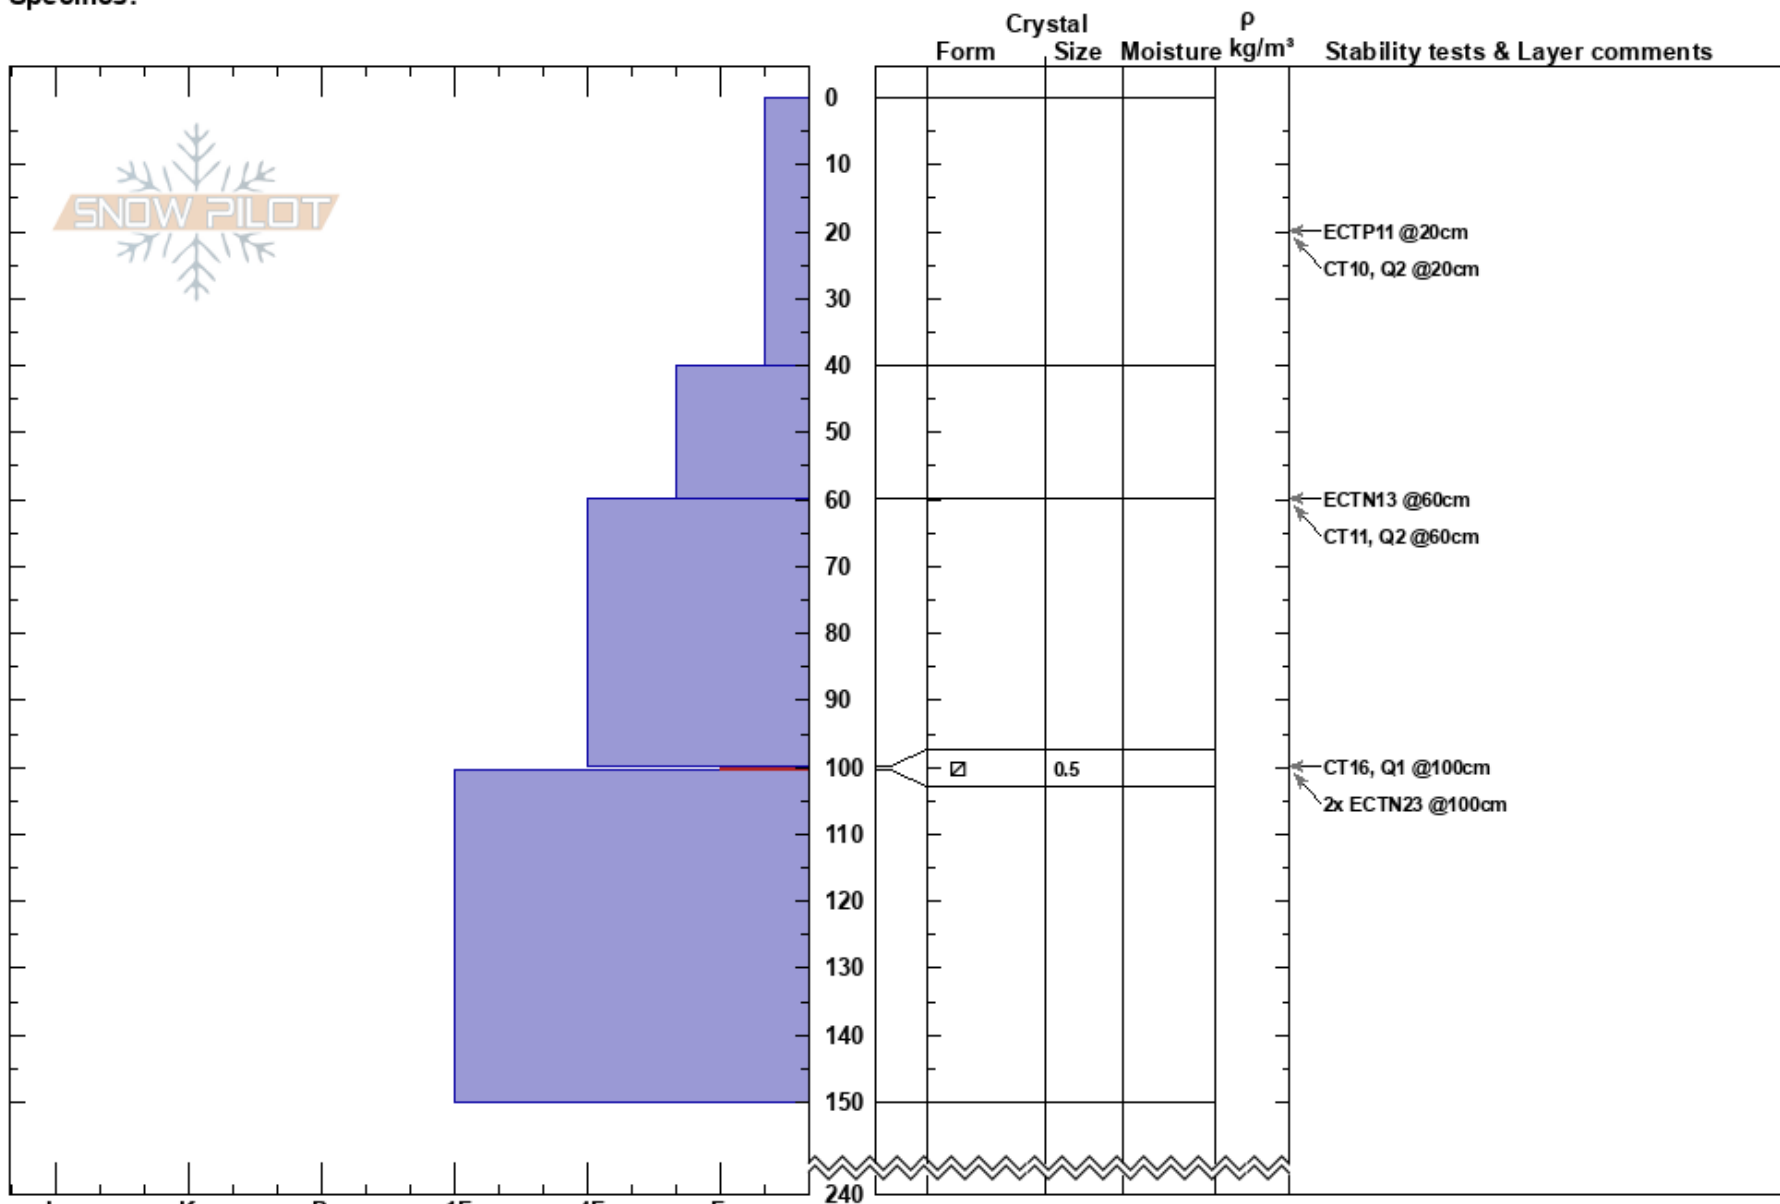

Wade's World
 Beartooths
 MT
 Elevation: 9700 ft
 Aspect: 80°
 Specifics:

Doug Chabot-Admin
 01/11/2017 - 9:30am
 Co-ord: 45.06842N, -109.95070W
 Slope Angle: 26°
 Wind Loading:

Stability: Very Poor HS:240
 Air Temperature: -7°C
 Sky Cover: OVC
 Precipitation: S-1
 Wind: Calm
 Layer Notes:
 100-100.5cm: Problematic layer

Notes: Avalanche Warning. I think most slopes collapsed and that is why the stability tests do not reflect instability.