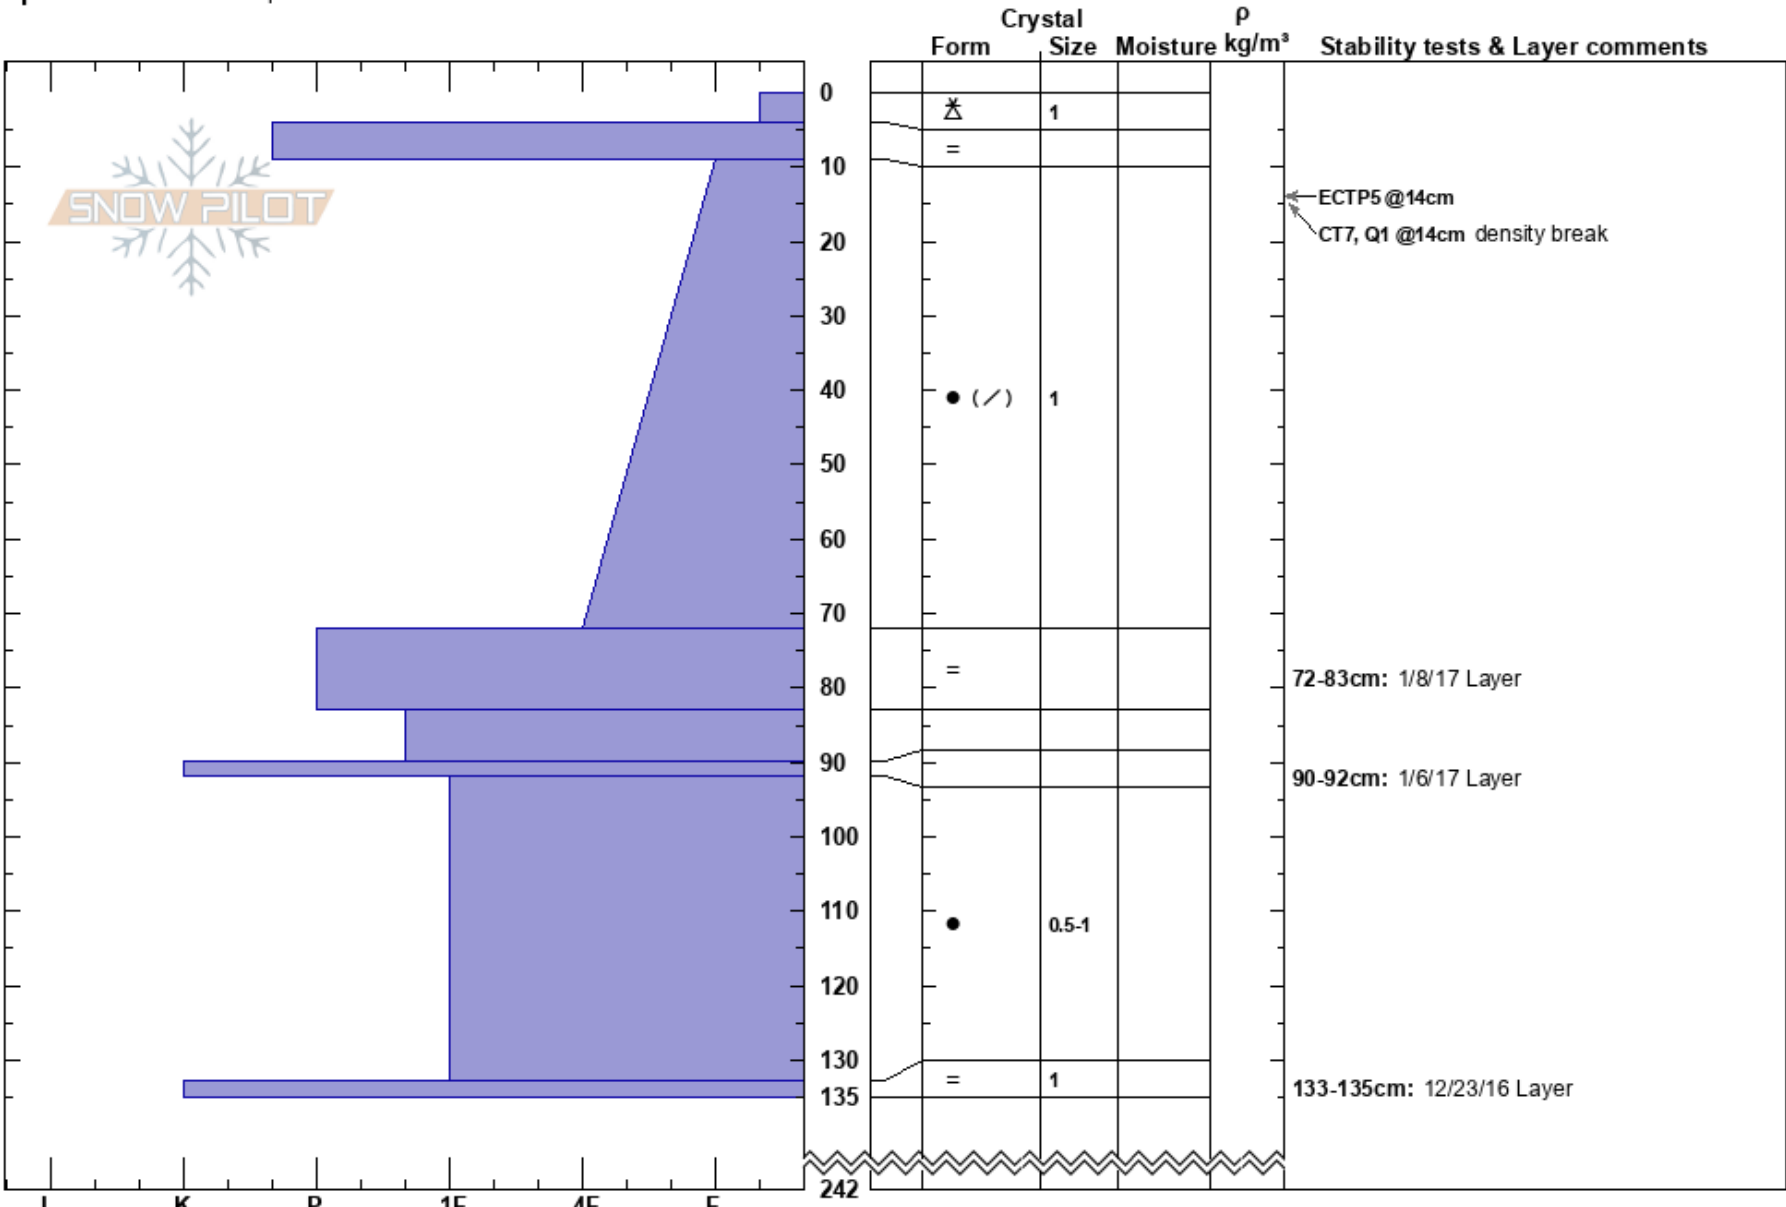

Castle Lake Left Peak  
 Castle Peak Area  
 CA  
 Elevation: 5900 ft  
 Aspect: 352°  
 Specifics: We skied slope

Aaron Beverly  
 01/11/2017 - 2:30pm  
 Co-ord: 41.22851N, -122.37498W  
 Slope Angle: 28°  
 Wind Loading: no

Stability: **HS:242**  
 Air Temperature: -5°C  
 Sky Cover: BKN  
 Precipitation: NO  
 Wind: Calm

PS: 4  
 72-83cm: 1/8/17 Layer  
 90-92cm: 1/6/17 Layer  
 133-135cm: 12/23/16 Layer

Notes: