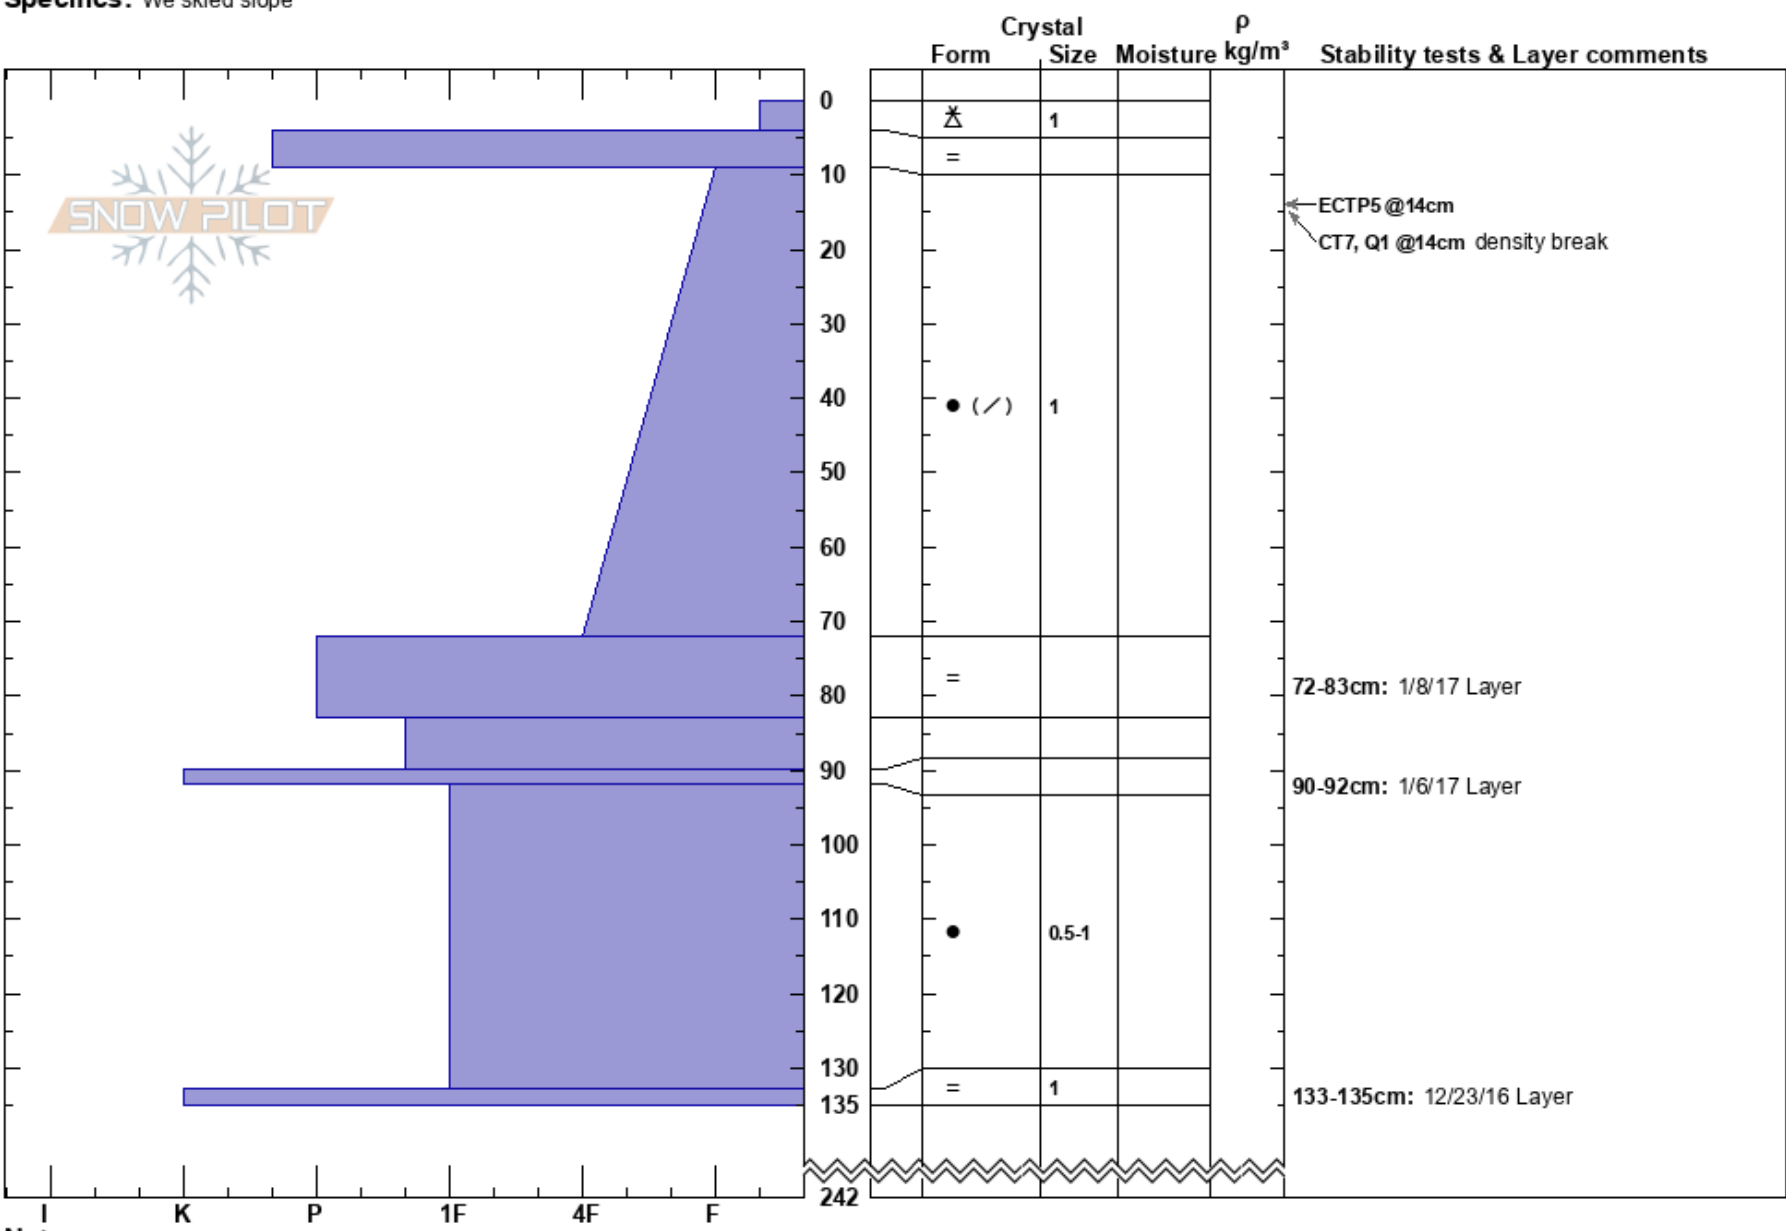

Castle Lake Left Peak
 Castle Peak Area
 CA
 Elevation: 5900 ft
 Aspect: 352°
 Specifics: We skied slope

Aaron Beverly
 01/11/2017 - 2:30pm
 Co-ord: 41.22851N, -122.37498W
 Slope Angle: 28°
 Wind Loading: no

Stability: **HS:242**
 Air Temperature: -5°C
 Sky Cover: BKN
 Precipitation: NO
 Wind: Calm

PS: 4
 72-83cm: 1/8/17 Layer
 90-92cm: 1/6/17 Layer
 133-135cm: 12/23/16 Layer

Notes: