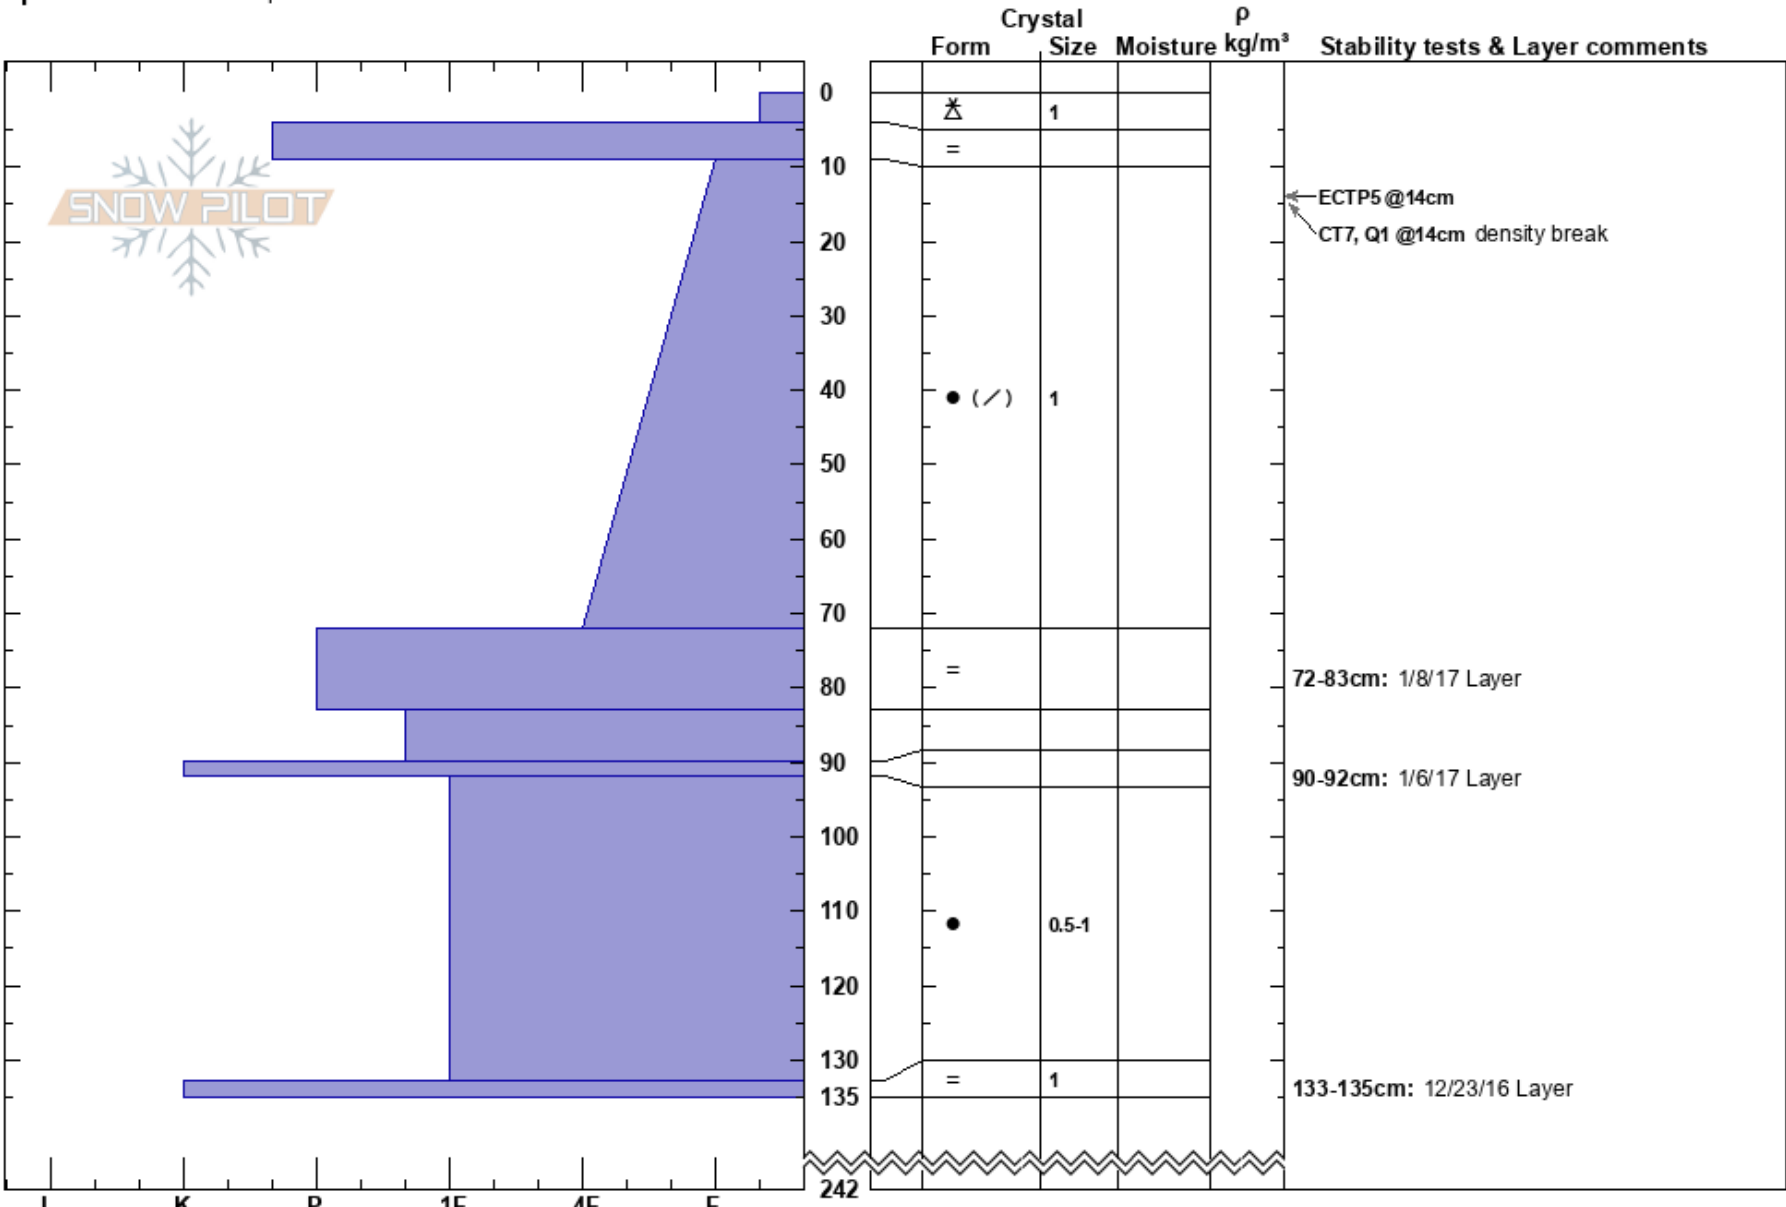

Castle Lake Left Peak
 Castle Peak Area
 CA
 Elevation: 5900 ft
 Aspect: 352°
 Specifics: We skied slope

Aaron Beverly
 01/11/2017 - 2:30pm
 Co-ord: 41.22851N, -122.37498W
 Slope Angle: 28°
 Wind Loading: no

Stability: **HS:242**
 Air Temperature: -5°C
 Sky Cover: BKN
 Precipitation: NO
 Wind: Calm

PS: 4
 72-83cm: 1/8/17 Layer
 90-92cm: 1/6/17 Layer
 133-135cm: 12/23/16 Layer

Notes: