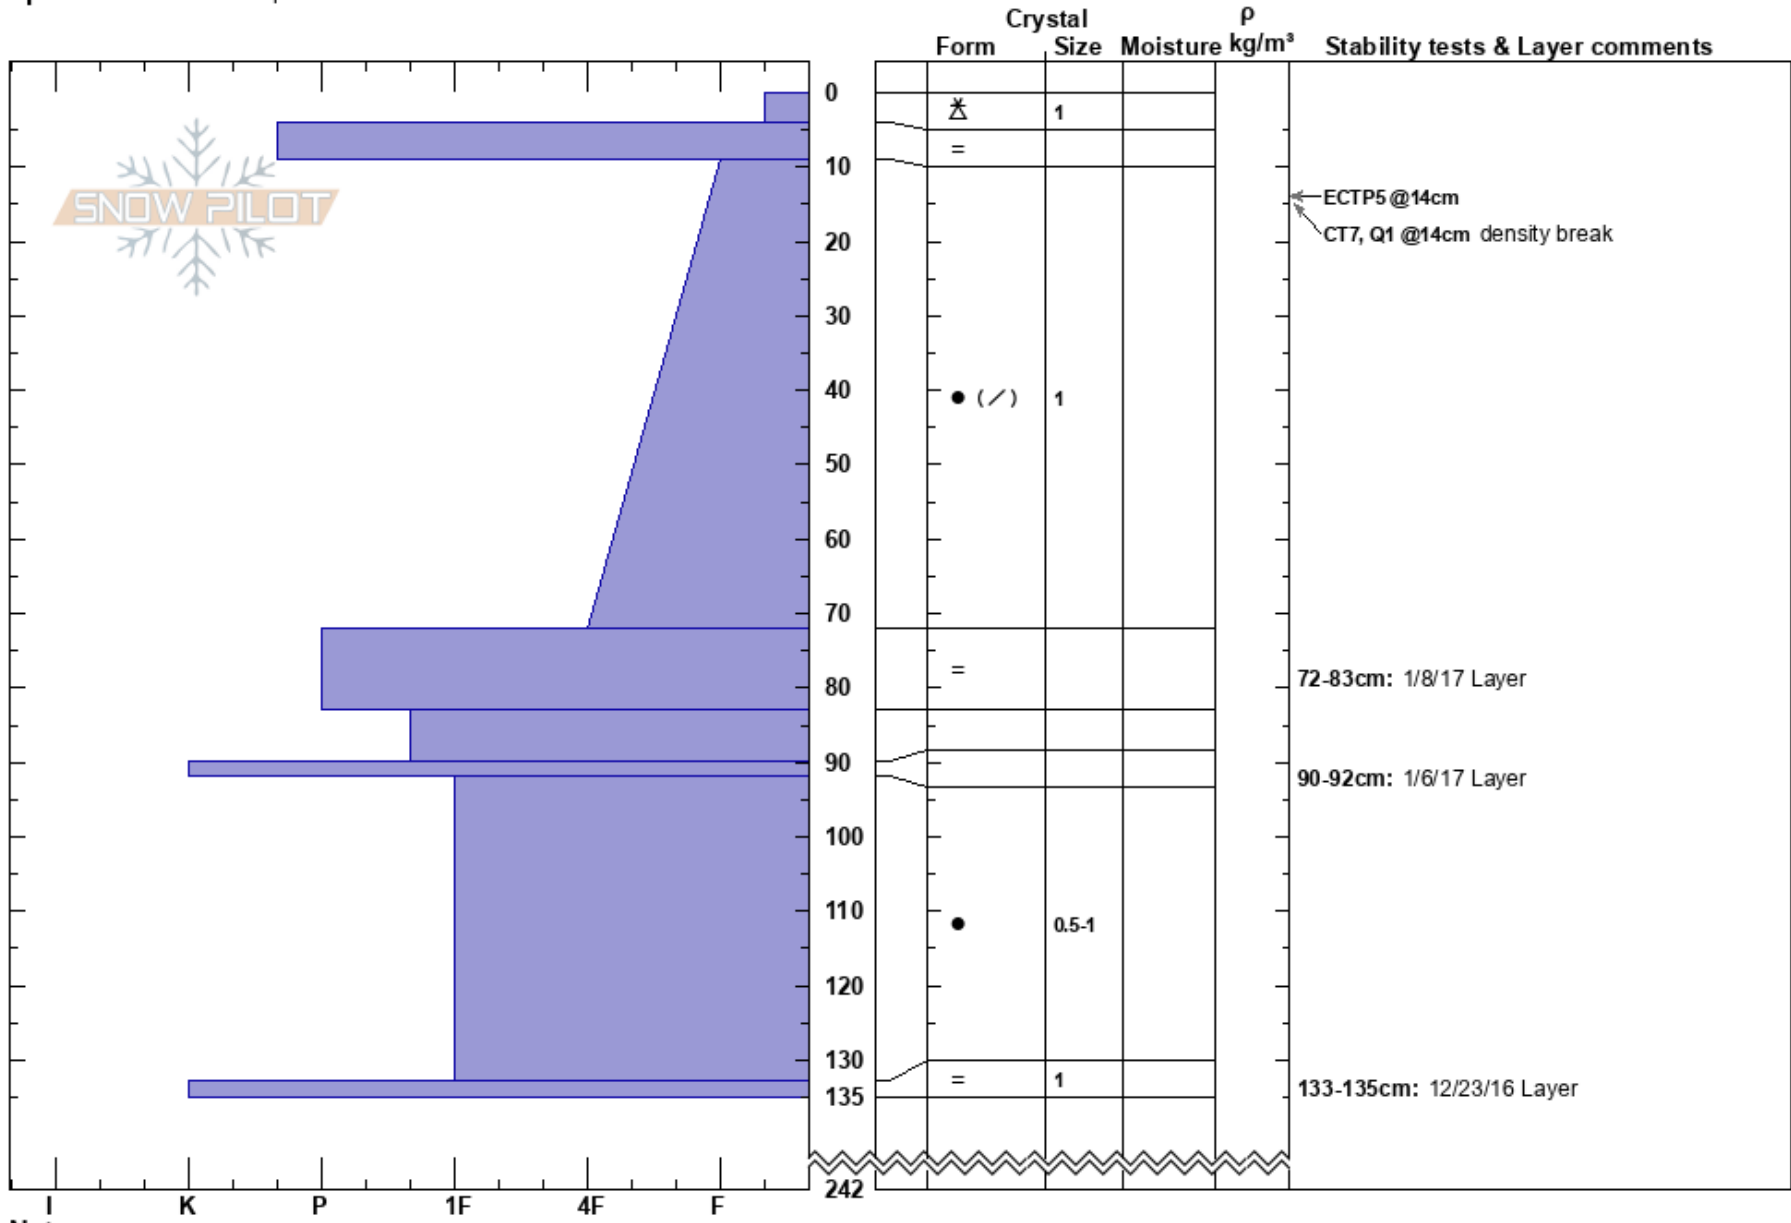

Castle Lake Left Peak
 Castle Peak Area
 CA
 Elevation: 5900 ft
 Aspect: 352°
 Specifics: We skied slope

Aaron Beverly
 01/11/2017 - 2:30pm
 Co-ord: 41.22851N, -122.37498W
 Slope Angle: 28°
 Wind Loading: no

Stability: **HS:242**
 Air Temperature: -5°C
 Sky Cover: BKN
 Precipitation: NO
 Wind: Calm

PS: 4
 72-83cm: 1/8/17 Layer
 90-92cm: 1/6/17 Layer
 133-135cm: 12/23/16 Layer

Notes: