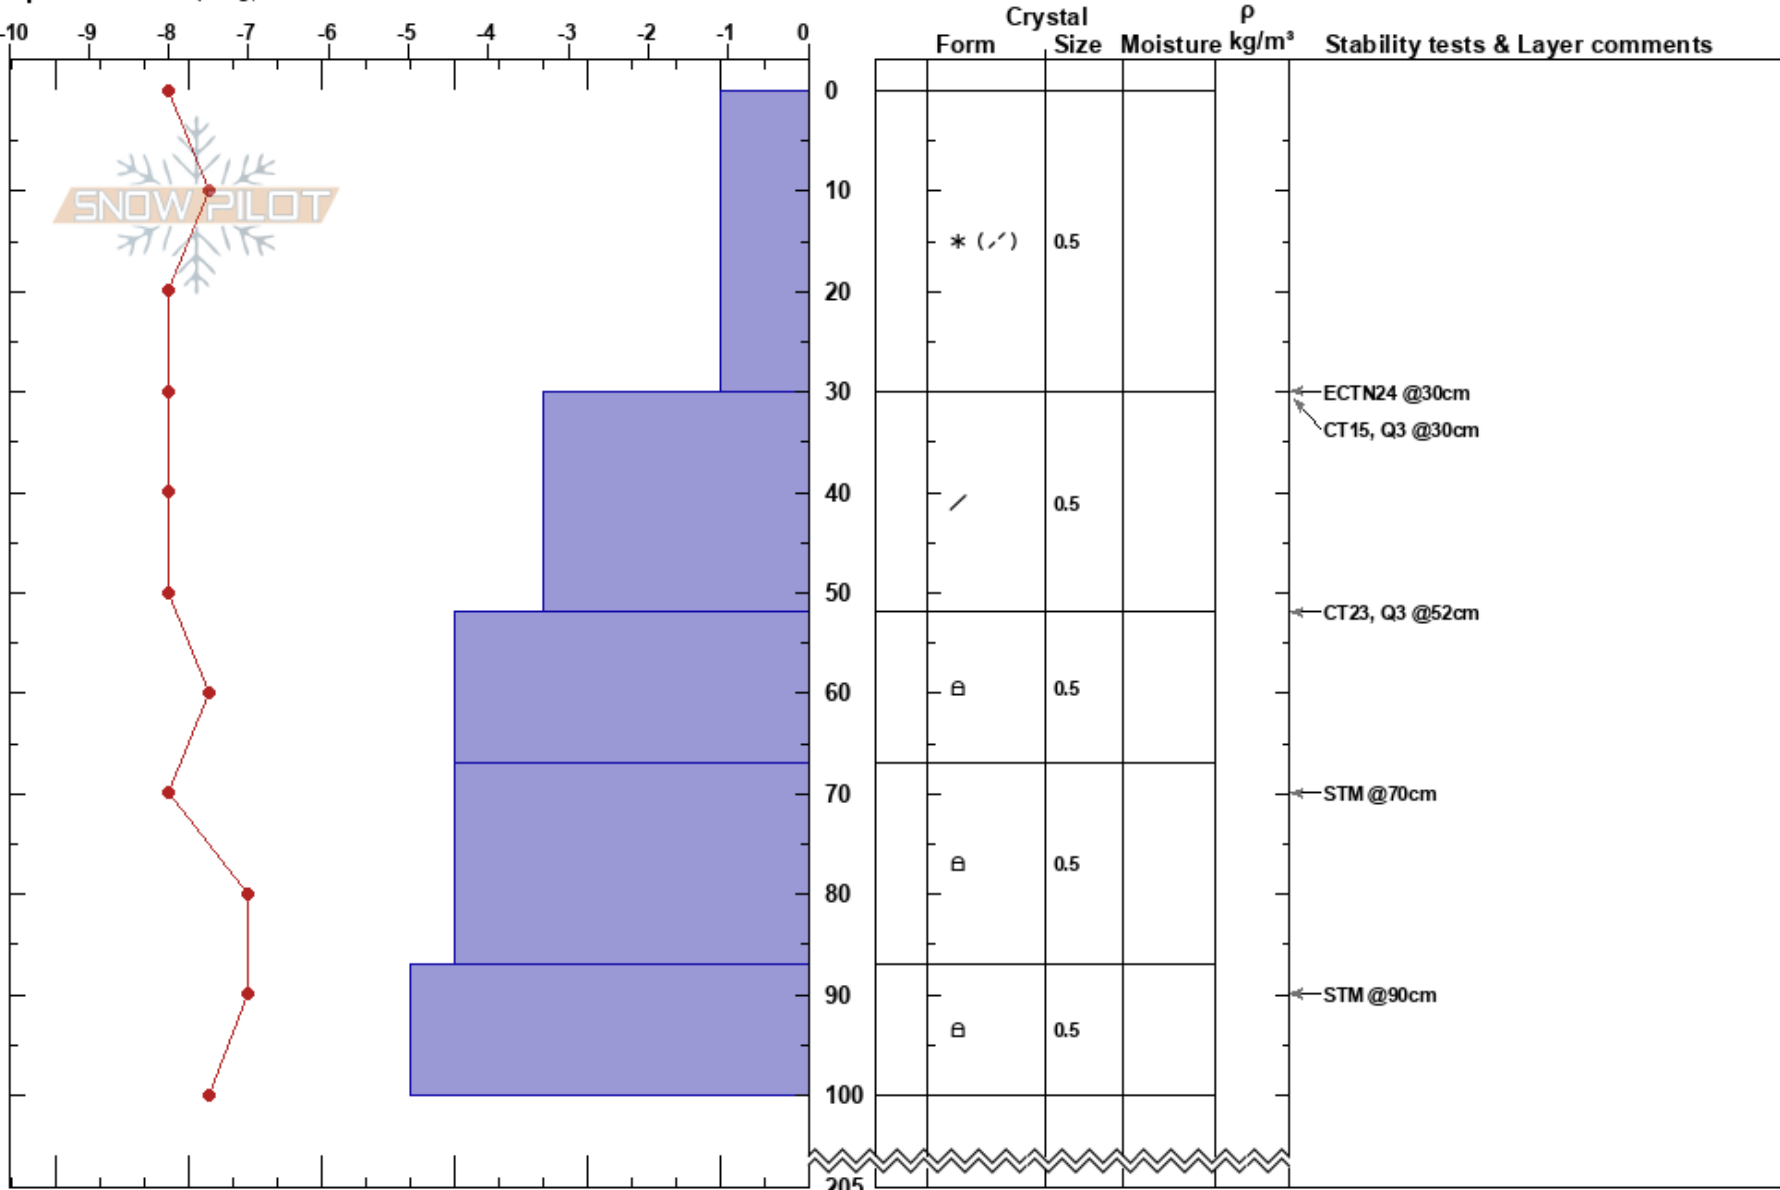

JP, Gumlick NW Trees

Eric Tollund

Stability:

HS:205

Layer Notes:

Front Range

01/11/2017 - 2:50pm

Air Temperature: -8°C

PF: 30

CO

Co-ord: 39.76958N, -105.87192W

Sky Cover: OVC

PS: 70

Elevation: 3507 m

Slope Angle: 25°

Precipitation: S1

Aspect: 303°

Wind Loading: yes

Wind: W Strong

Specifics: Collapsing, localized

Notes:

I K P 1F 4F F 205