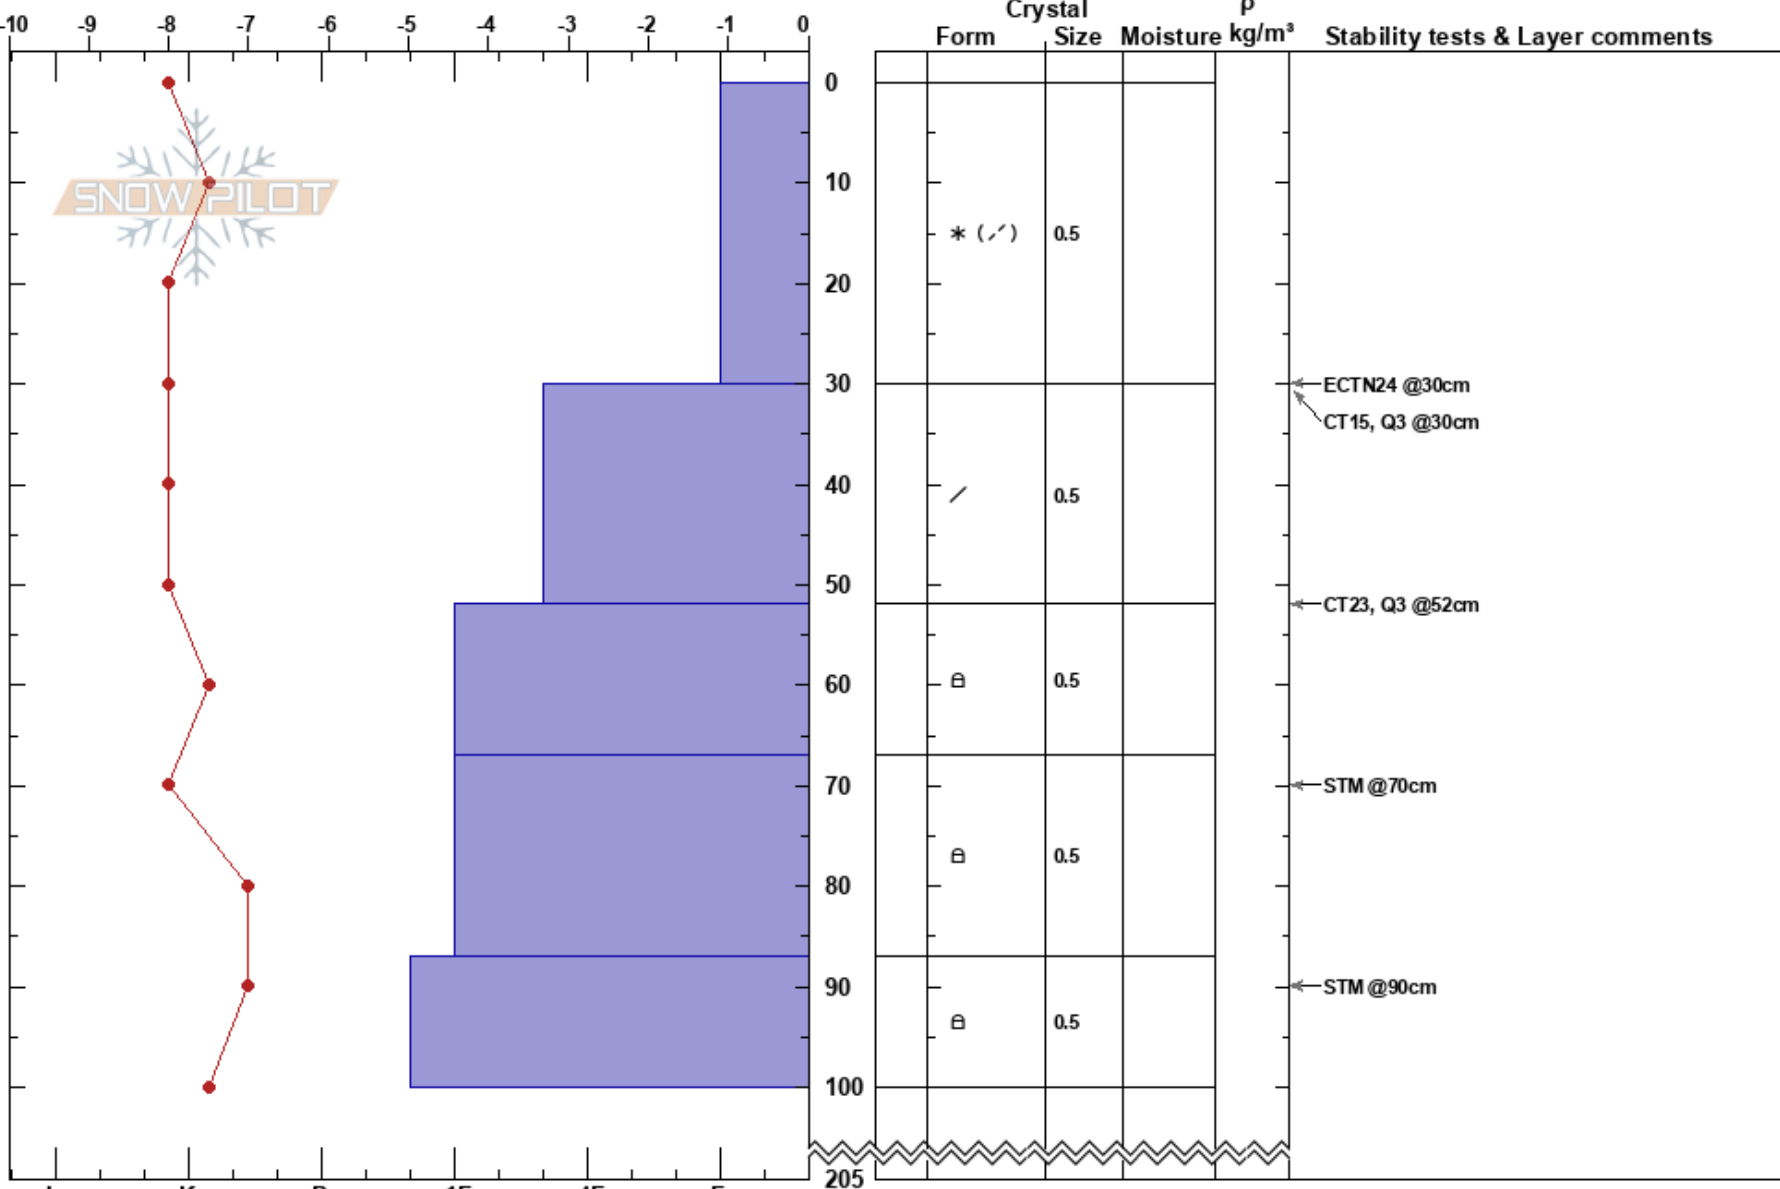

PF: 30

CO

Co-ord: 39.76958N, -105.87192W

Sky Cover: OVC

PS: 70

Elevation: 3507 m

Slope Angle: 25°

Precipitation: S1

Aspect: 303°

Wind Loading: yes

Wind: W Strong

Specifics: Collapsing, localized

Notes: