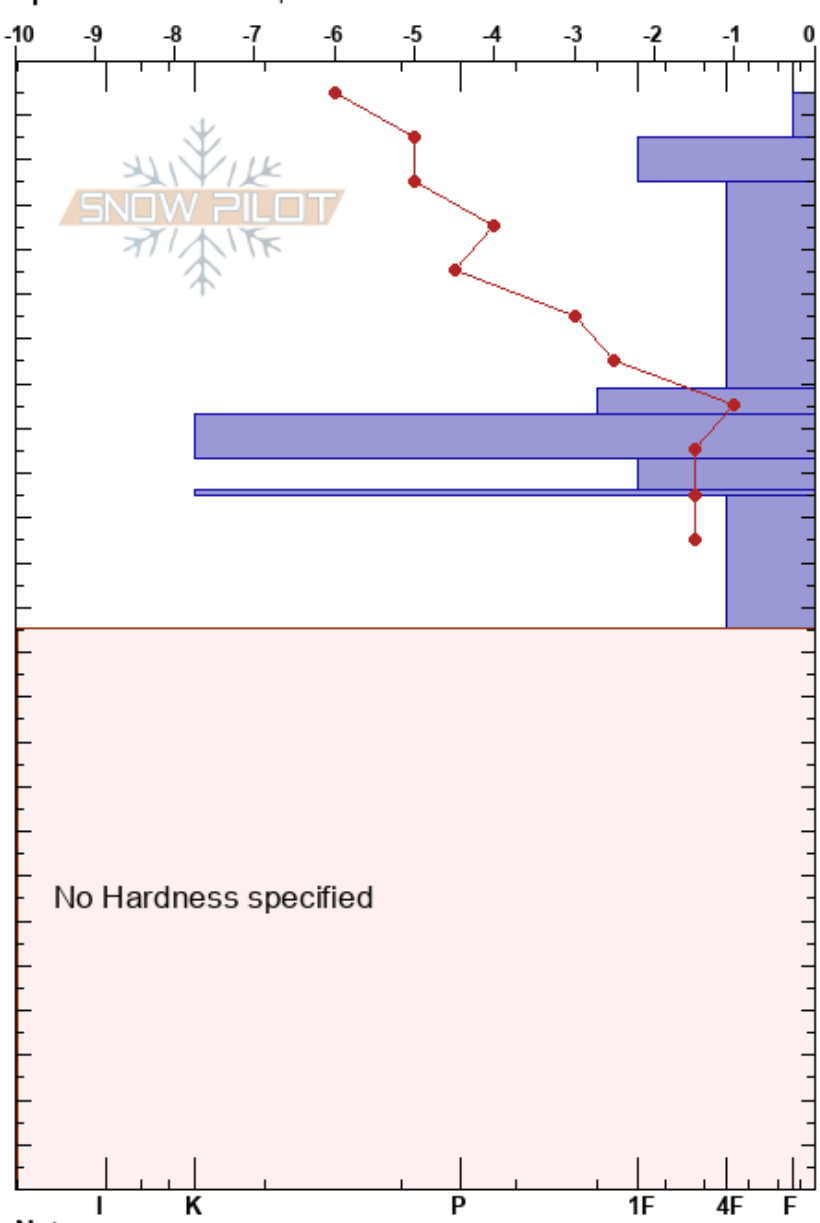

Lake Mary Trees
 Eastern Sierra Nevada
 CA
 Elevation: 2743 m
 Aspect: NW
 Specifics: We skied slope

Samuel Fletcher
 01/11/2017 - 10:46am
 Co-ord: 37.59891N, -119.00380E
 Slope Angle: 22°
 Wind Loading: yes

Stability: **HS:245** **Layer Notes:**
 Air Temperature: -7°C **PF: 70** 179-173cm: Problematic layer
 Sky Cover: OVC
 Precipitation: S1
 Wind: SE Moderate

Elevation (cm)	Crystal		Moisture	ρ kg/m ³	Stability tests & Layer comments
	Form	Size			
245					
240	/	0.5	D		
230	/	0.5			
220					← CT14, SP @225cm
210	/	0.5			
200					
190					
180	⊗	2			
170	=	2.5			← PST100/100 (Arr) @175cm
160	/	0.5			
150	♡	3-3.5			
140	/	0.5			
130					
120					
110					
100					
90					
80					
70					
60					
50					
40					
30					
20					
10					
0					← ECTX