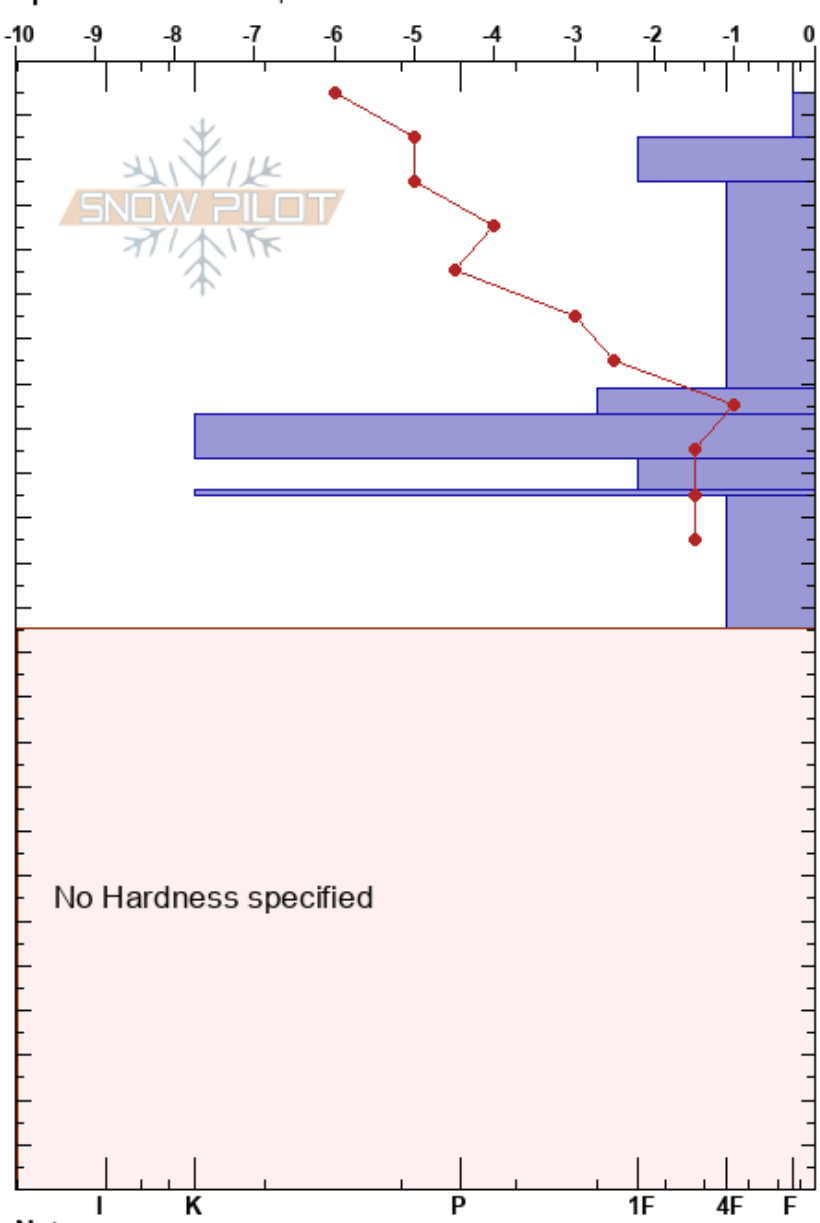

Lake Mary Trees
 Eastern Sierra Nevada
 CA
Elevation: 2743 m
Aspect: NW
Specifics: We skied slope

Samuel Fletcher
 01/11/2017 - 10:46am
Co-ord: 37.59891N, -119.00380E
Slope Angle: 22°
Wind Loading: yes

Stability: **HS:**245 **Layer Notes:**
Air Temperature: -7°C **PF:** 70 179-173cm: Problematic layer
Sky Cover: OVC
Precipitation: S1
Wind: SE Moderate

Elevation (cm)	Crystal		ρ kg/m ³	Stability tests & Layer comments
	Form	Size		
245				
240	/	0.5	D	
230	/	0.5		
225				← CT14, SP @225cm
220				
210	/	0.5		
200				
190				
180	⊗	2		
175				← PST100/100 (Arr) @175cm
170	=	2.5		
165	/	0.5		
160	∩	3-3.5		
150				
140	/	0.5		
130				
120				
110				
100				
90				
80				
70				
60				
50				
40				
30				
20				
10				
0				← ECTX