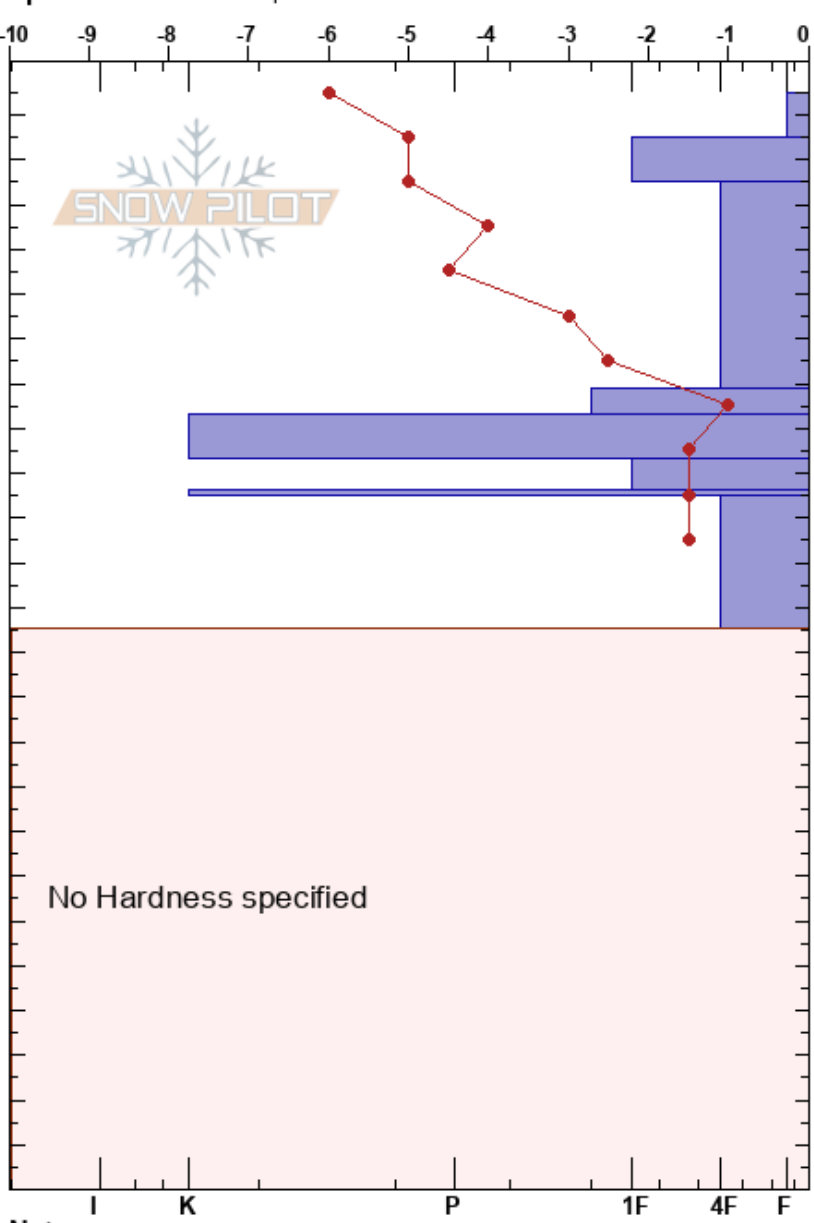

Lake Mary Trees
 Eastern Sierra Nevada
 CA
 Elevation: 2743 m
 Aspect: NW
 Specifics: We skied slope

Samuel Fletcher
 01/11/2017 - 10:46am
 Co-ord: 37.59891N, -119.00380E
 Slope Angle: 22°
 Wind Loading: yes

Stability: **HS:245** **Layer Notes:**
 Air Temperature: -7°C **PF: 70** 179-173cm: Problematic layer
 Sky Cover: OVC
 Precipitation: S1
 Wind: SE Moderate

Elevation (cm)	Crystal		Moisture	ρ kg/m ³	Stability tests & Layer comments
	Form	Size			
245					
240	/	0.5	D		
230	/	0.5			
225					← CT14, SP @225cm
210	/	0.5			
200					
190					
180	⊗	2			
175	=	2.5			← PST100/100 (Arr) @175cm
170	/	0.5			
160	∩	3-3.5			
150					
140	/	0.5			
130					
120					
110					
100					
90					
80					
70					
60					
50					
40					
30					
20					
10					
0					← ECTX