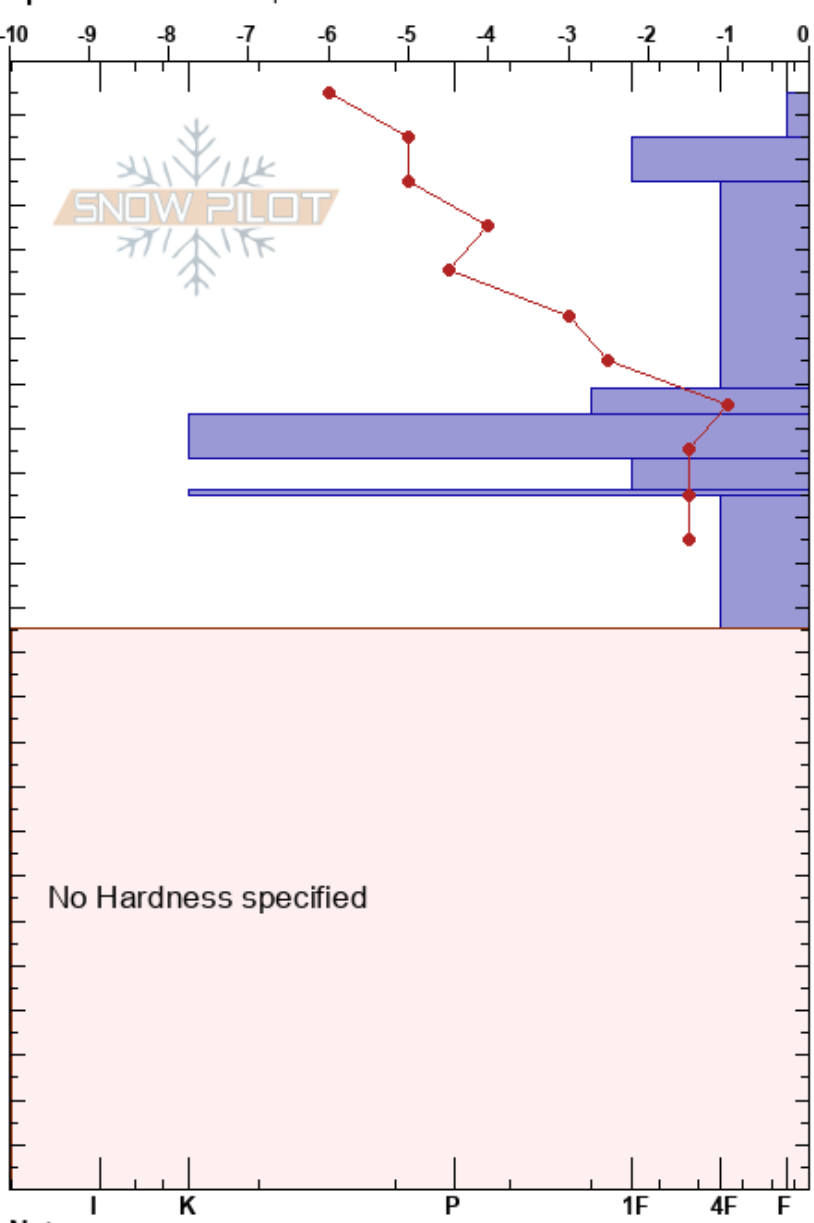

Lake Mary Trees
 Eastern Sierra Nevada
 CA
 Elevation: 2743 m
 Aspect: NW
 Specifics: We skied slope

Samuel Fletcher
 01/11/2017 - 10:46am
 Co-ord: 37.59891N, -119.00380E
 Slope Angle: 22°
 Wind Loading: yes

Stability: **HS:245** **Layer Notes:**
 Air Temperature: -7°C **PF: 70** 179-173cm: Problematic layer
 Sky Cover: OVC
 Precipitation: S1
 Wind: SE Moderate

Elevation (cm)	Crystal		Moisture	ρ kg/m ³	Stability tests & Layer comments
	Form	Size			
245					
240	/	0.5	D		
230	/	0.5			
220					← CT14, SP @225cm
210	/	0.5			
200					
190					
180	⊗	2			
170	=	2.5			← PST100/100 (Arr) @175cm
160	/	0.5			
150	♡	3-3.5			
140	/	0.5			
130					
120					
110					
100					
90					
80					
70					
60					
50					
40					
30					
20					
10					
0					← ECTX