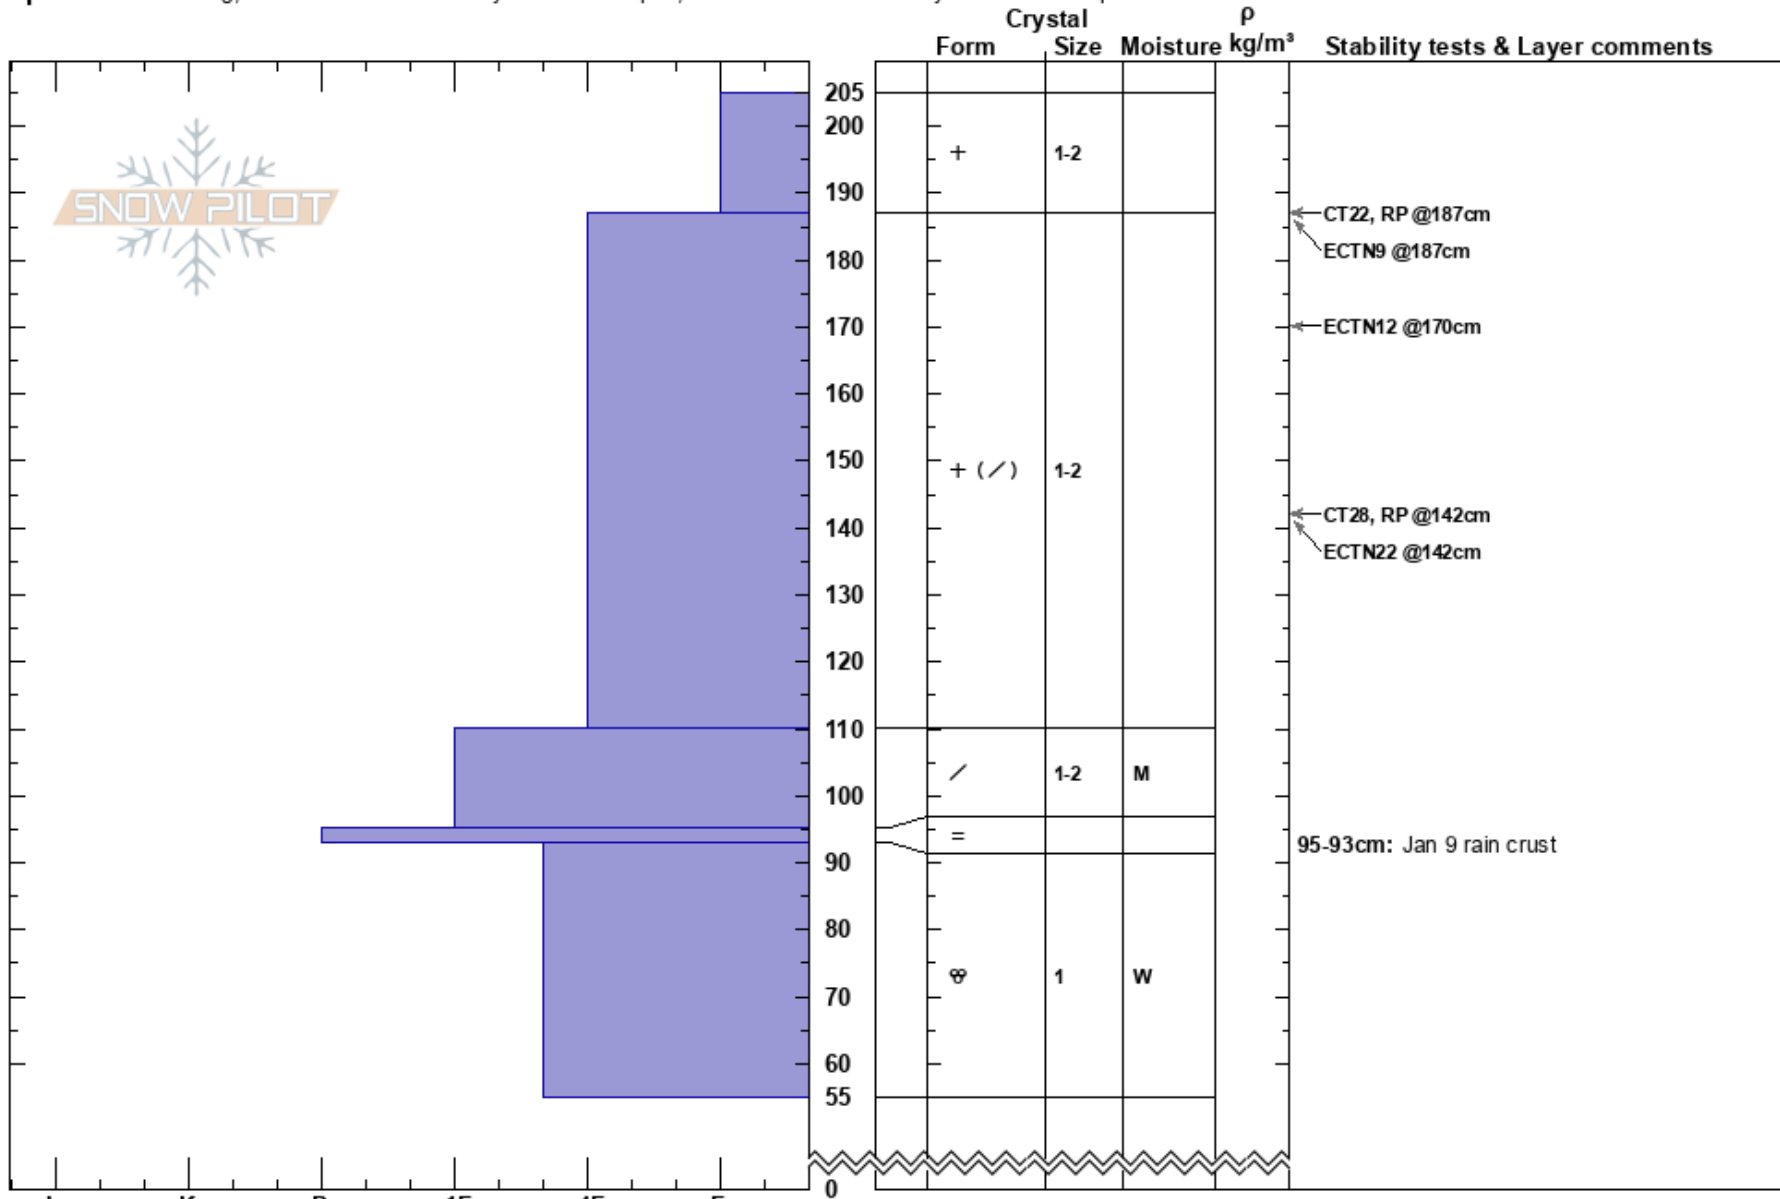

Negro Canyon  
 Central Sierra  
 CA  
 Elevation: 7170 ft  
 Aspect: 87°

Brandon Schwartz  
 01/11/2017 - 1:30pm  
 Co-ord: 39.34429N, -120.29299W  
 Slope Angle: 15°  
 Wind Loading: yes

Stability:  
 Air Temperature:  
 Sky Cover: BKN  
 Precipitation: S1  
 Wind: SW Moderate

HS: 205  
 PF: 60 95-93cm: Jan 9 rain crust

Layer Notes:

Specifics: Cracking; Recent avalanche activity on similar slopes; Recent avalanche activity on different slopes

Notes: Pit dug in open near treeline terrain on low angle ridge between two avalanche paths. No signs of instability observed around Jan 9 rain crust.