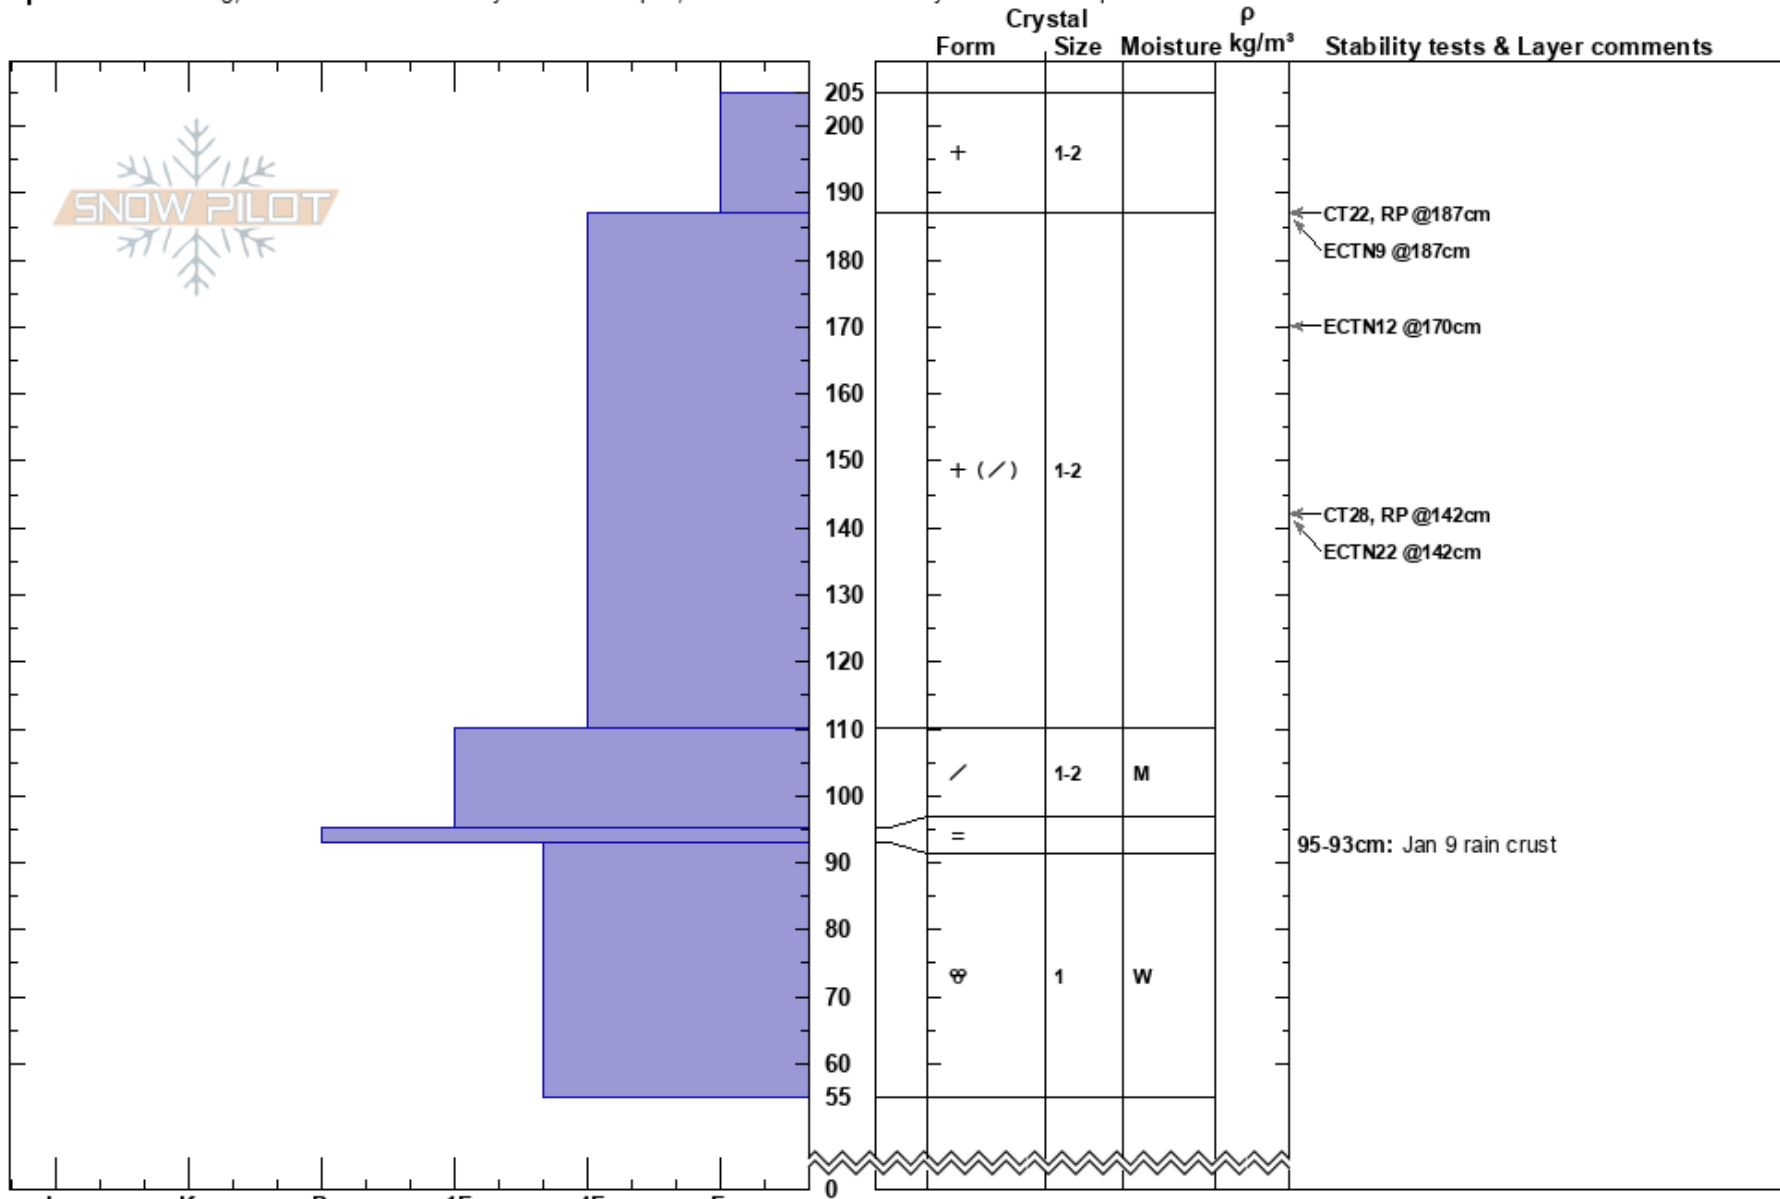

Negro Canyon
 Central Sierra
 CA
 Elevation: 7170 ft
 Aspect: 87°

Brandon Schwartz
 01/11/2017 - 1:30pm
 Co-ord: 39.34429N, -120.29299W
 Slope Angle: 15°
 Wind Loading: yes

Stability:
 Air Temperature:
 Sky Cover: BKN
 Precipitation: S1
 Wind: SW Moderate

HS:205
 PF: 60 95-93cm: Jan 9 rain crust

Layer Notes:

Specifics: Cracking; Recent avalanche activity on similar slopes; Recent avalanche activity on different slopes

Notes: Pit dug in open near treeline terrain on low angle ridge between two avalanche paths. No signs of instability observed around Jan 9 rain crust.