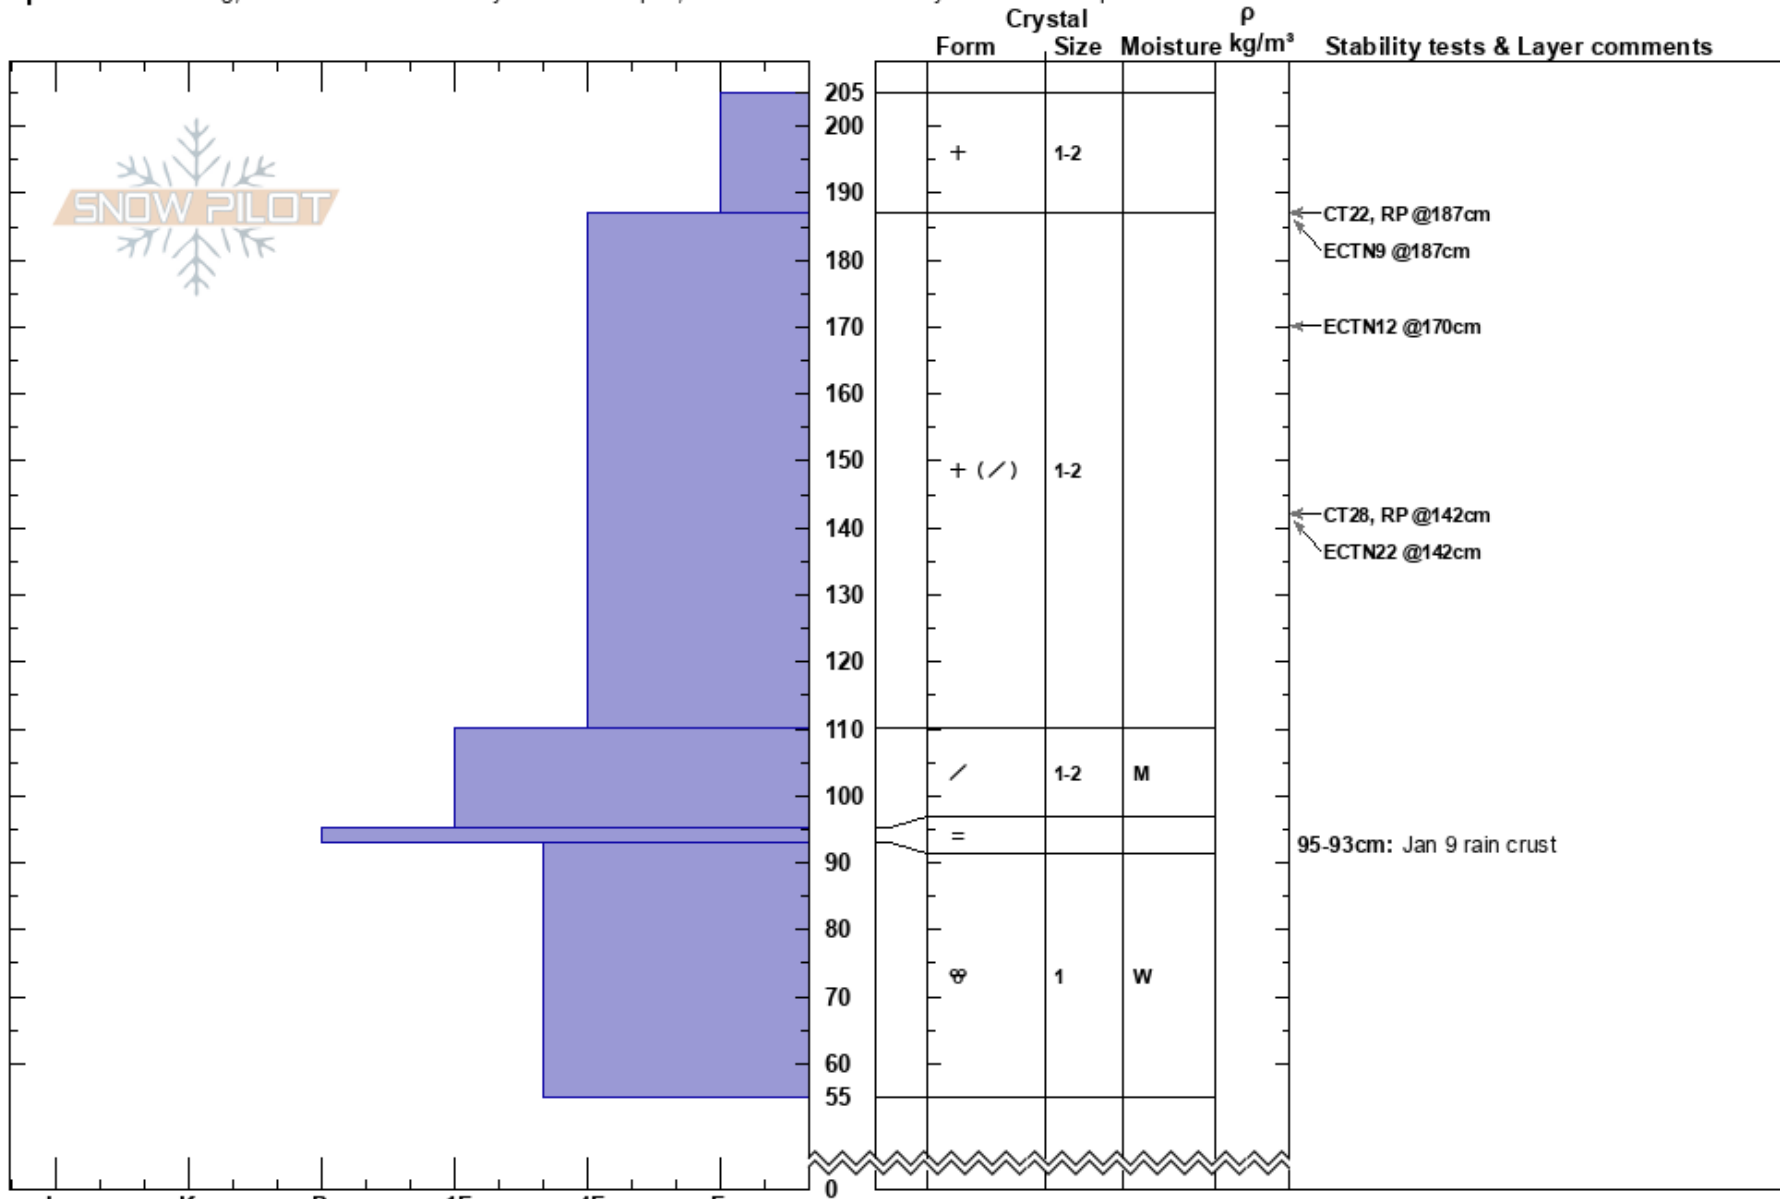

Negro Canyon
 Central Sierra
 CA
Elevation: 7170 ft
Aspect: 87°

Brandon Schwartz
 01/11/2017 - 1:30pm
Co-ord: 39.34429N, -120.29299W
Slope Angle: 15°
Wind Loading: yes

Stability:
Air Temperature: HS:205
Sky Cover: BKN
Precipitation: S1
Wind: SW Moderate
Layer Notes: PF: 60 95-93cm: Jan 9 rain crust

Specifics: Cracking; Recent avalanche activity on similar slopes; Recent avalanche activity on different slopes

Notes: Pit dug in open near treeline terrain on low angle ridge between two avalanche paths. No signs of instability observed around Jan 9 rain crust.