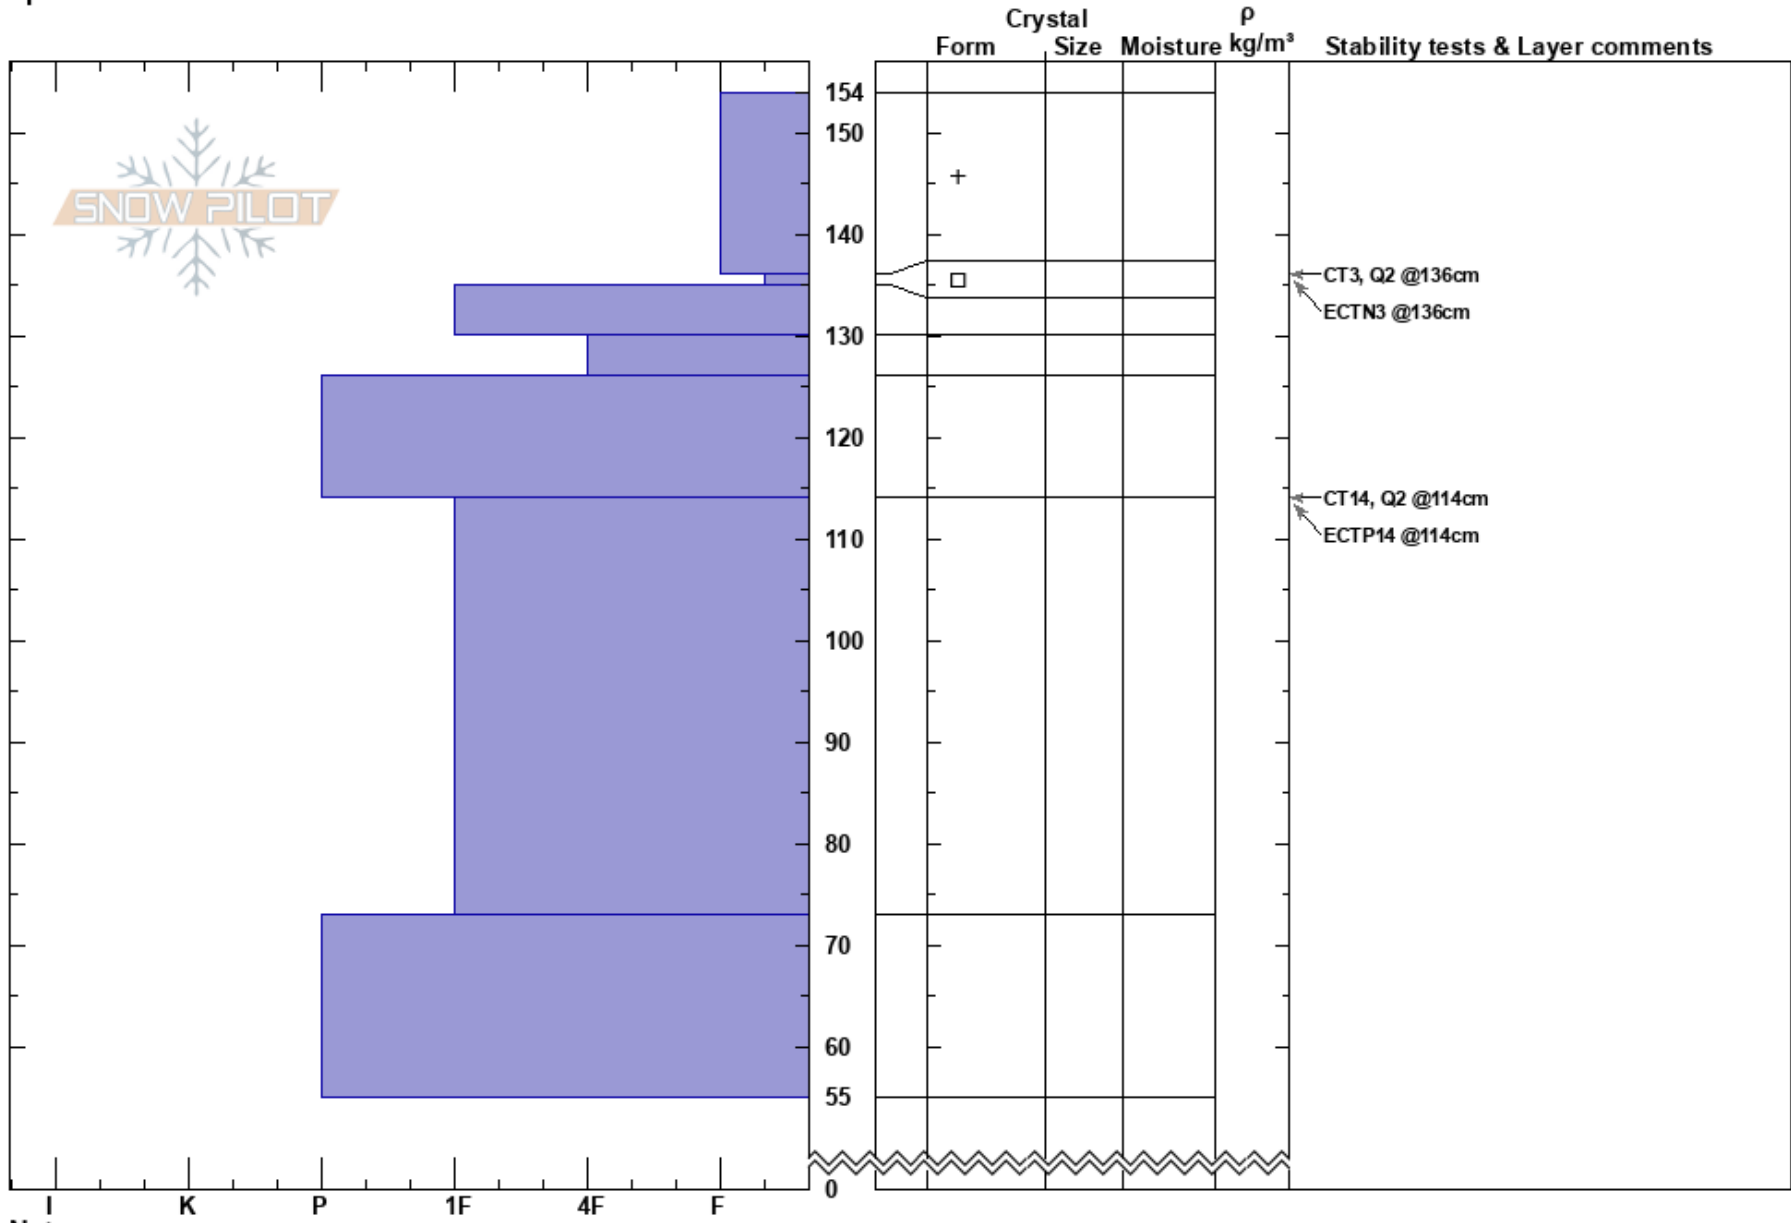

Camel Back 2  
Absaroka  
WY  
Elevation: 9360 ft  
Aspect: 120°  
Specifics:

Phil Strehle  
01/09/2017 - 4:00pm  
Co-ord: 44.49407N, -110.18457W  
Slope Angle: 25°  
Wind Loading: yes

Stability: HS: 154  
Air Temperature: -6°C PS: 15 136-135cm: Problematic layer  
Sky Cover: OVC  
Precipitation: NO  
Wind: W Moderate