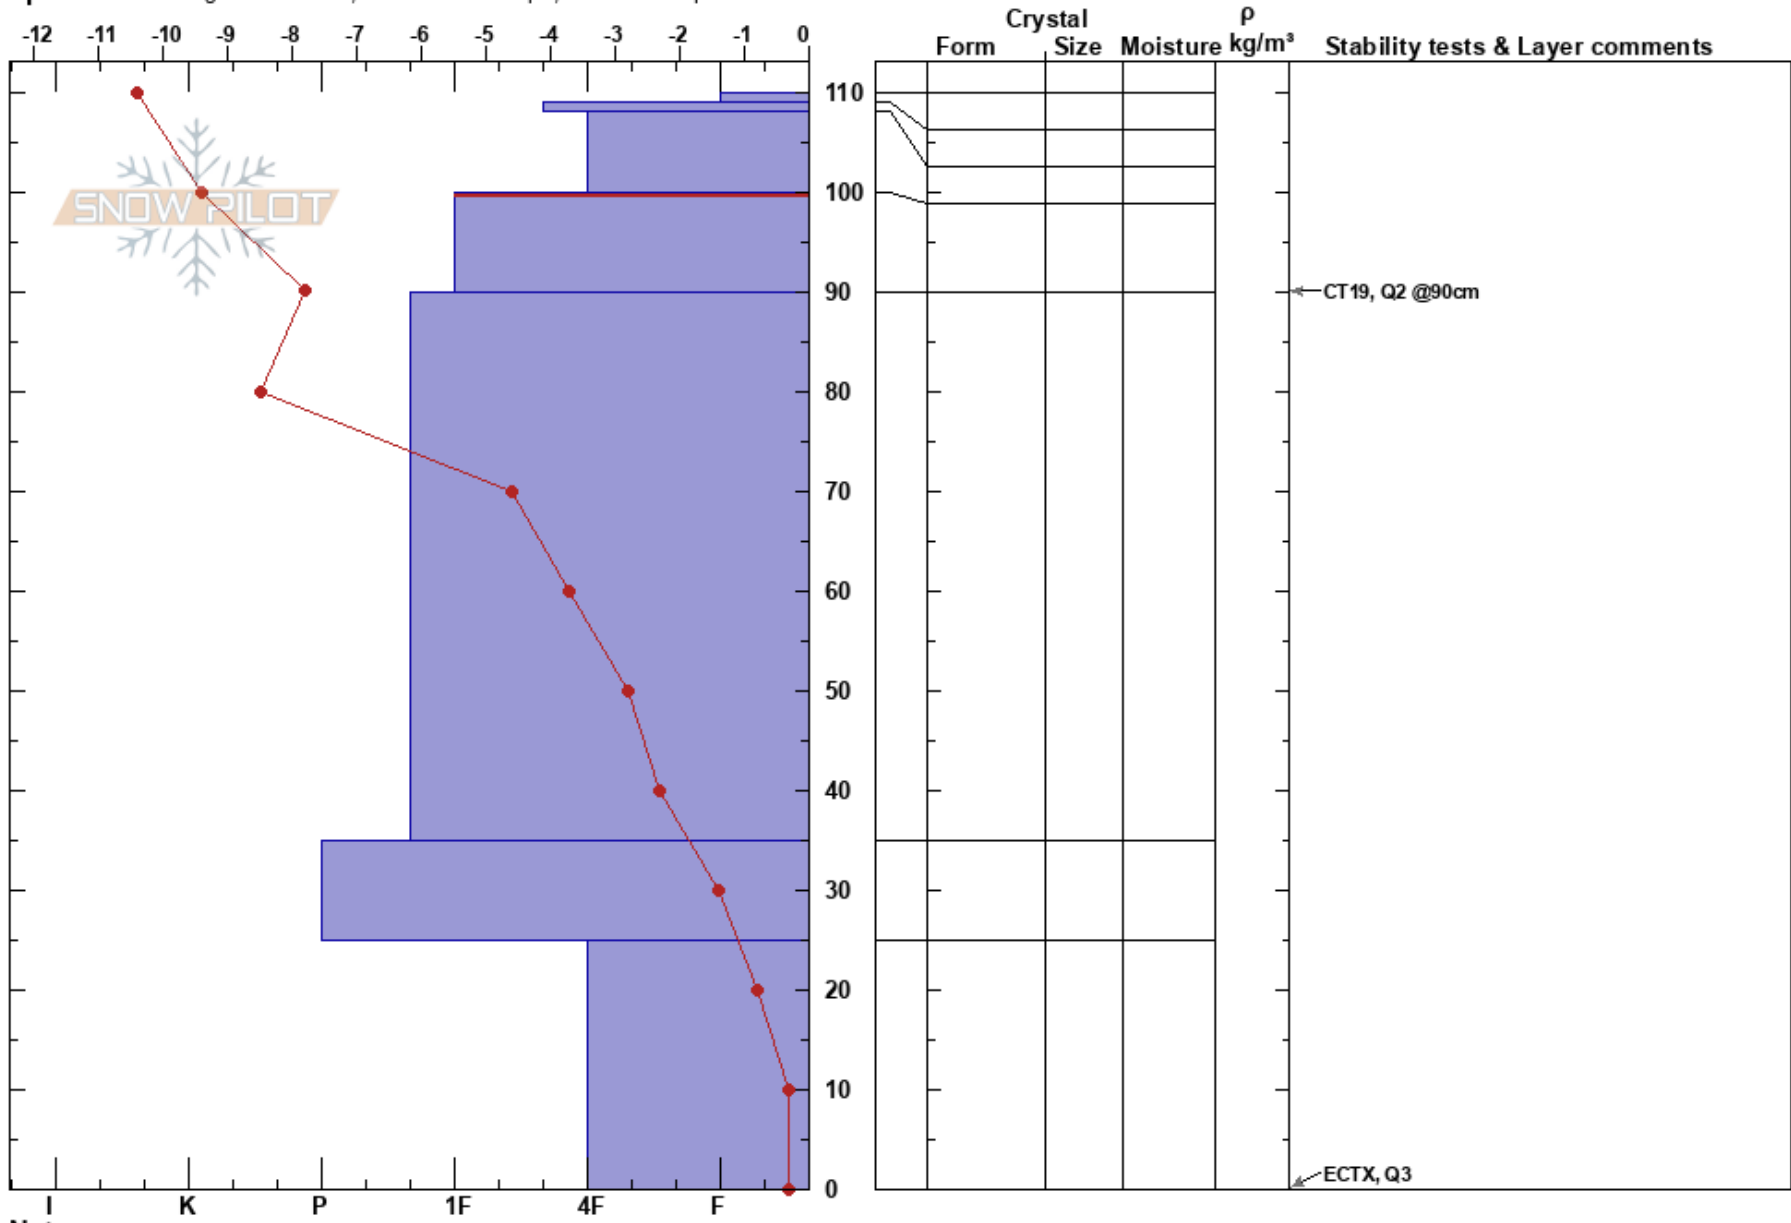

castro's beard  
 yunce ueland  
 Madison Range-N  
 12/27/2016 - 1:00pm  
 MT  
**Co-ord:** 45.27255N, -111.44656W  
**Elevation:** 9200 ft  
**Slope Angle:** 37°  
**Aspect:** 110°  
**Wind Loading:** previous  
**Specifics:** Pit dug in a Ski Area; Ski tracks on slope; We skied slope

**Stability:**  
**Air Temperature:** -12°C  
**PS:** 10 100-90cm: Problematic layer  
**Sky Cover:** OVC  
**Precipitation:** NO  
**Wind:** Calm

**Notes:** This pit looked better than others at this elevation