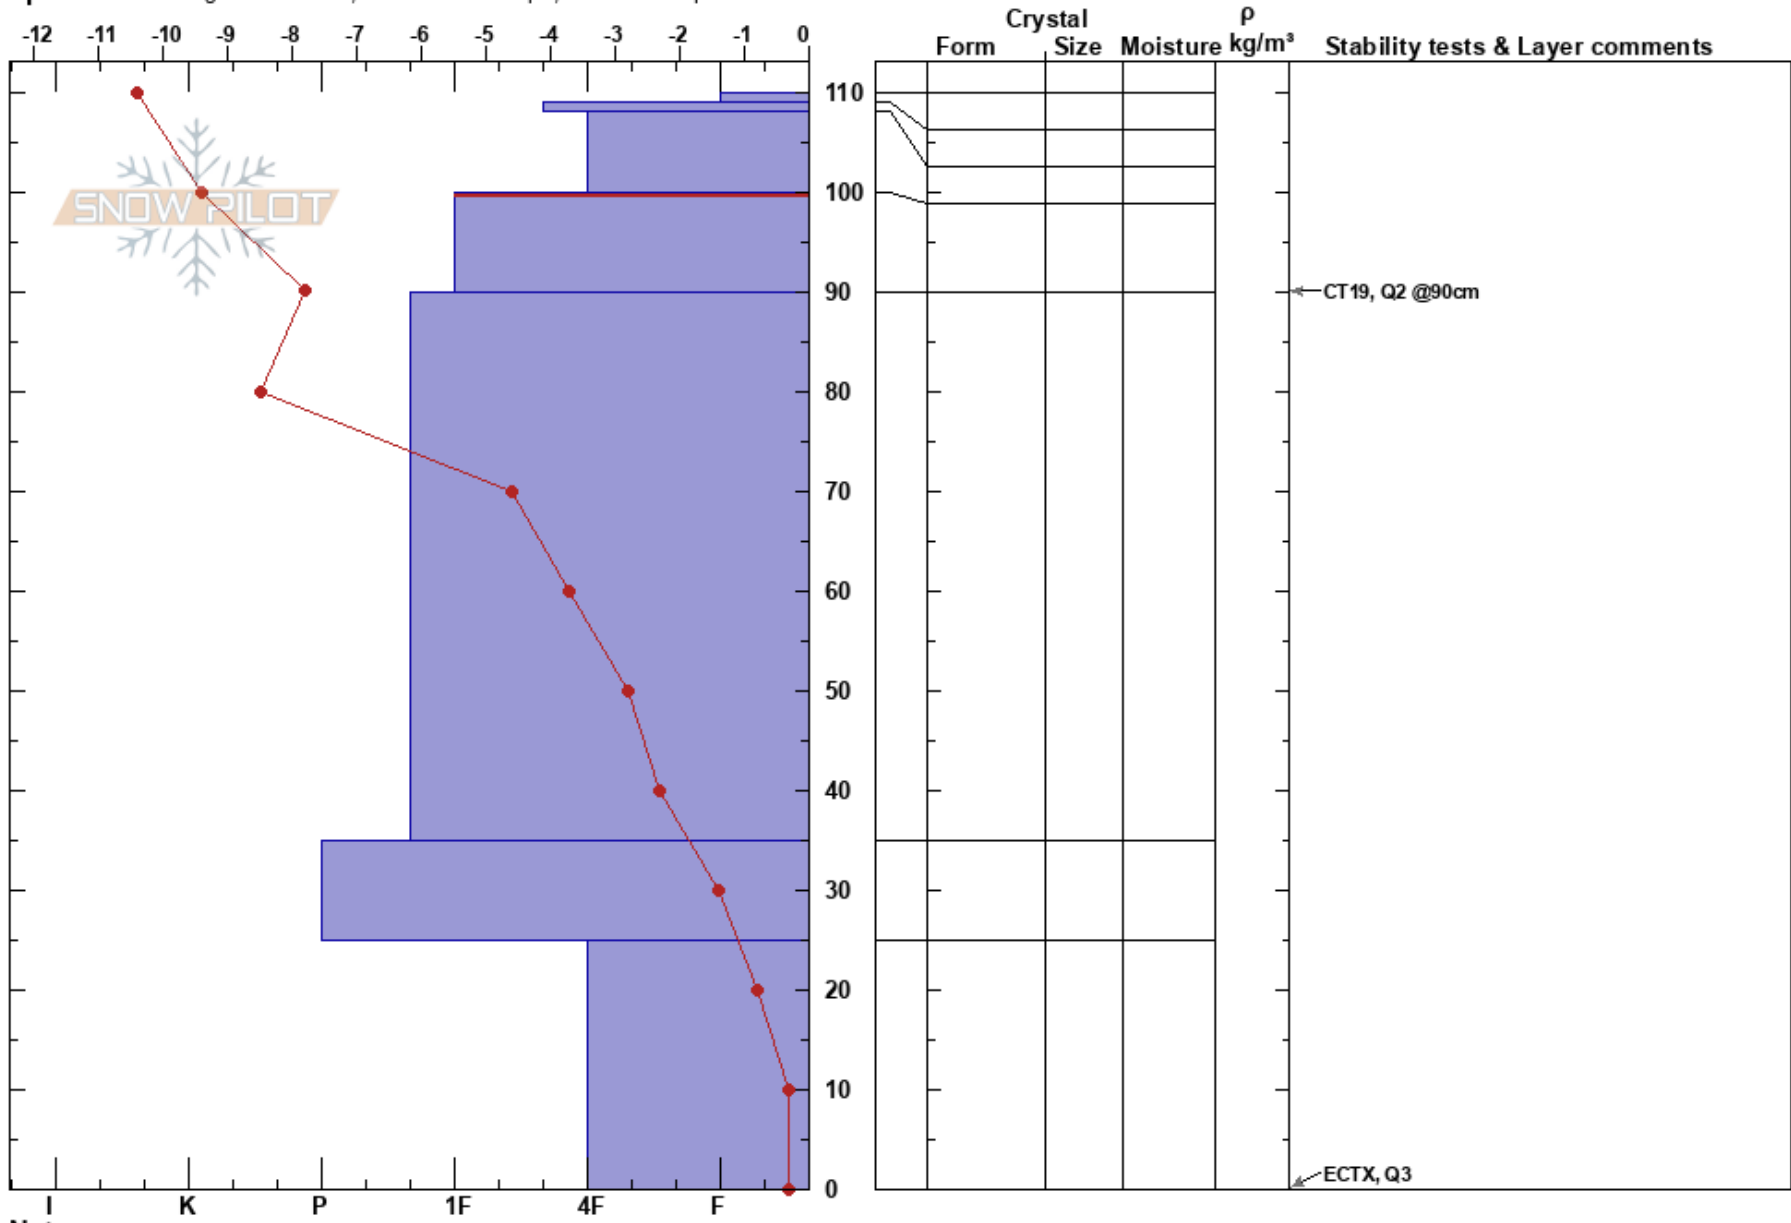

castro's beard yunce ueland
 Madison Range-N 12/27/2016 - 1:00pm
 MT Co-ord: 45.27255N, -111.44656W
 Elevation: 9200 ft Slope Angle: 37°
 Aspect: 110° Wind Loading: previous
 Specifics: Pit dug in a Ski Area; Ski tracks on slope; We skied slope

Stability: HS: 110 Layer Notes:
 Air Temperature: -12°C PS: 10 100-90cm: Problematic layer
 Sky Cover: OVC
 Precipitation: NO
 Wind: Calm

Notes: This pit looked better than others at this elevation