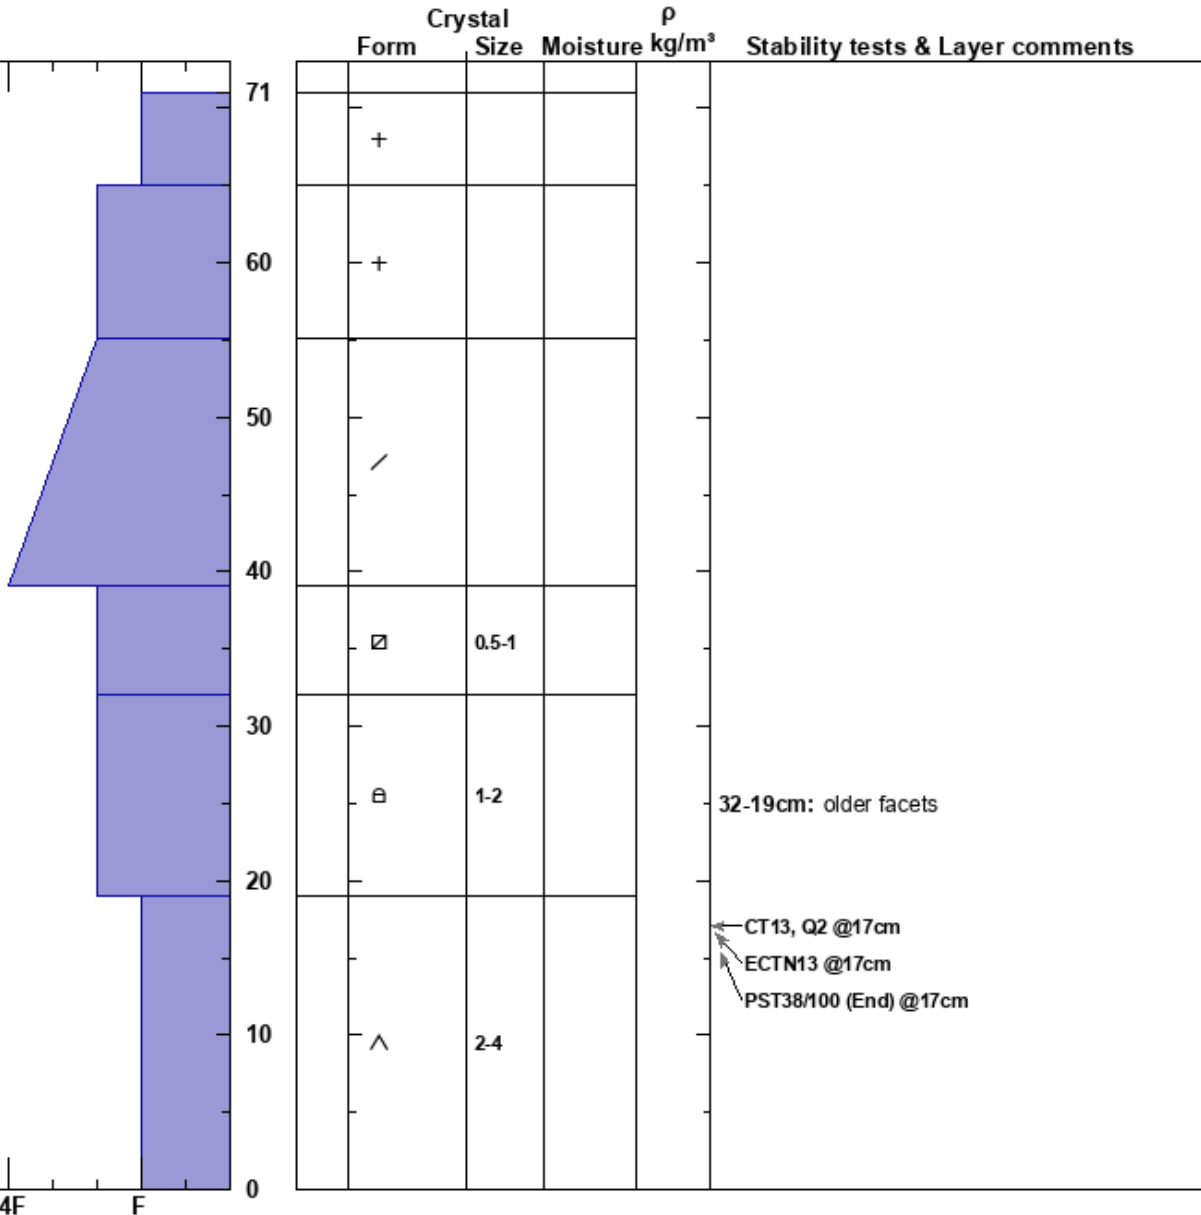

Trapper Creek Snowpit
 Lionhead Range
 MT
Elevation: 9000 ft
Aspect: 138°
Specifics: We skied slope

Eric Knoff
 01/10/2017 - 12:00pm
Co-ord:
Slope Angle: 26°
Wind Loading:

Stability: Fair Stable
Air Temperature: -5°C
Sky Cover: OVC
Precipitation: NO
Wind: SW Light Breeze

HS: 71
PF: 71
Layer Notes:
 32-19cm: older facets
 19-0cm: Problematic layer

Notes: