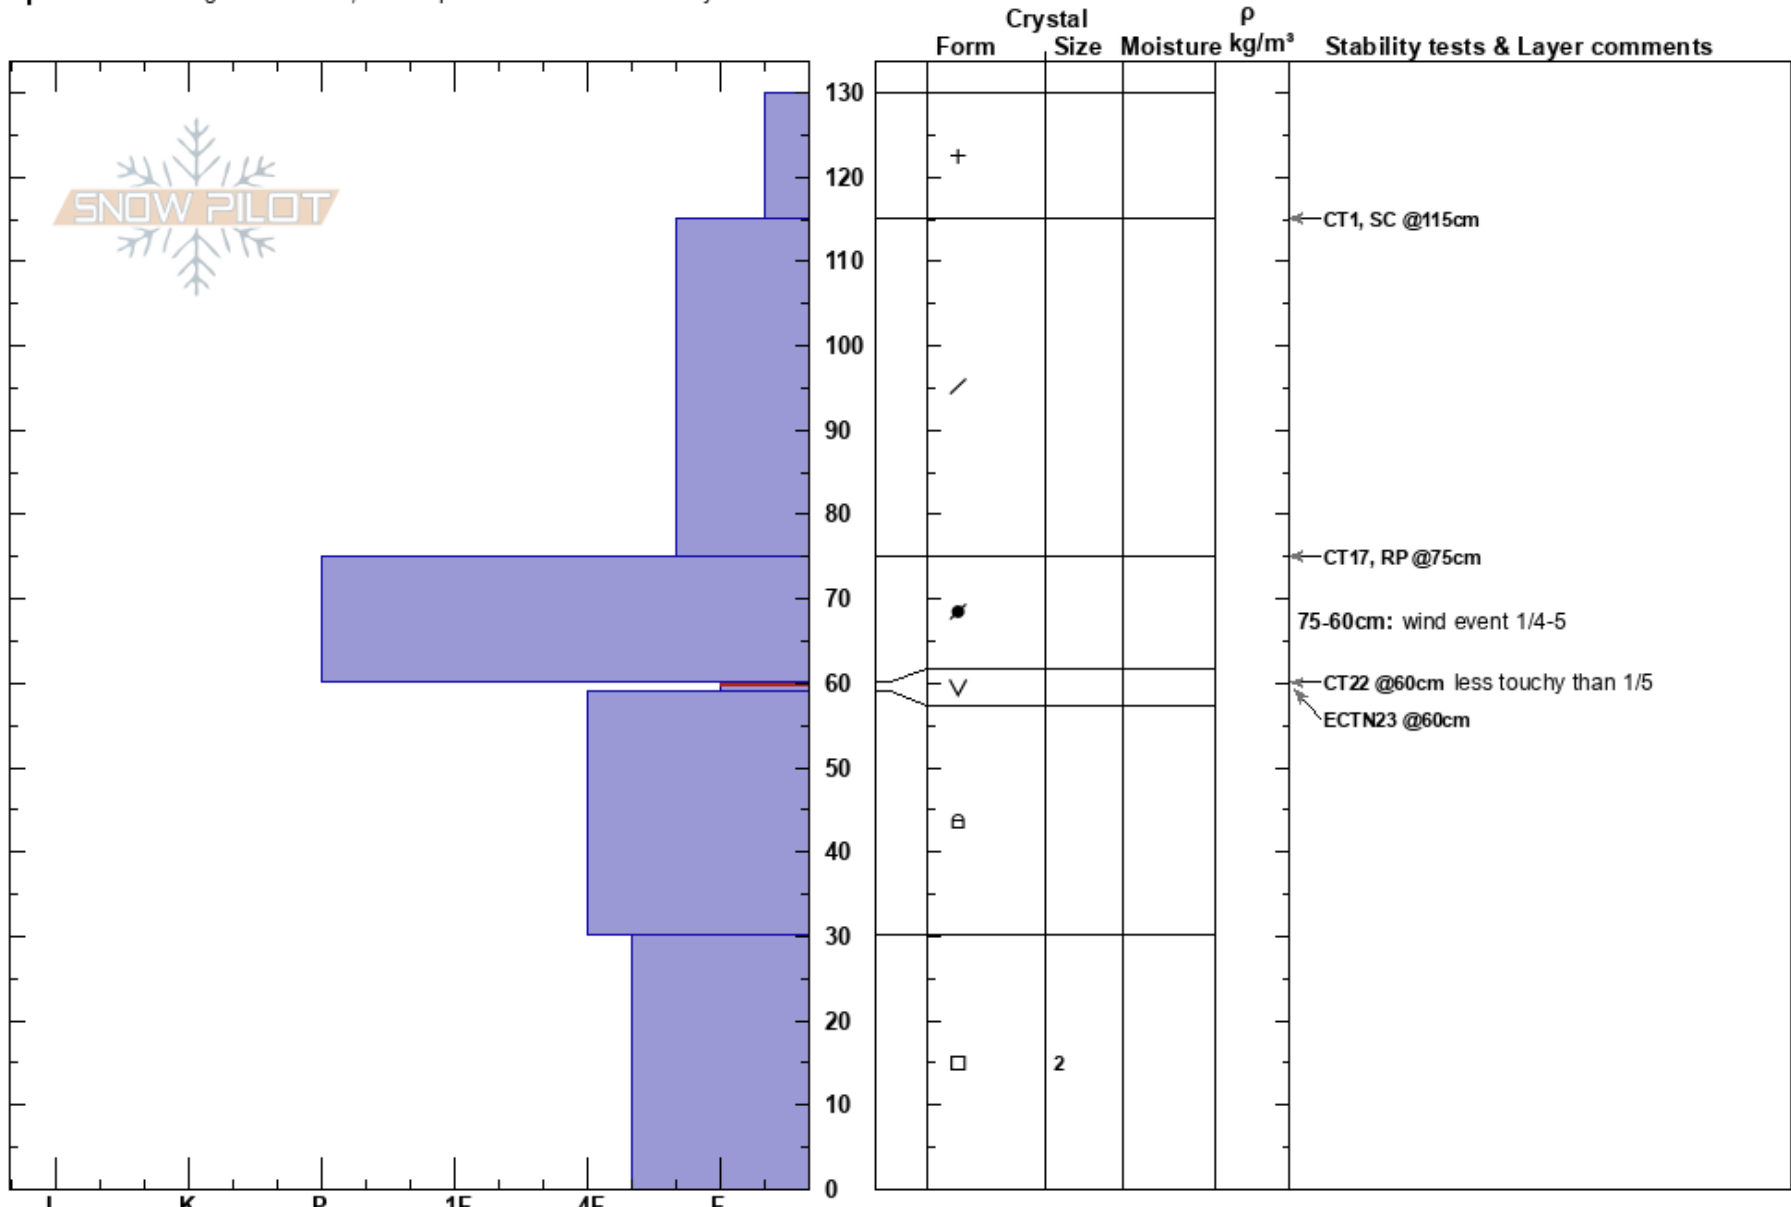

Dollar Mtn
 Pioneer
 ID
Elevation: 6400 ft
Aspect: 270°
Specifics: Pit dug in a Ski Area; Pit is representative of backcountry

peter carse
 01/10/2017 - 2:45pm
Co-ord: 43.68347N, -114.35001W
Slope Angle: 30°
Wind Loading: previous

Stability:
Air Temperature: -2°C
Sky Cover: OVC
Precipitation: S2
Wind: Calm

HS: 130
PF: 125
 75-60cm: wind event 1/4-5
 60-59cm: Problematic layer

Notes: Other locales on this face show evidence of machine-made ice lens from nearby snowmaking efforts in Superpipe area. Kept this zone closed today due to low visibility and ongoing storm.