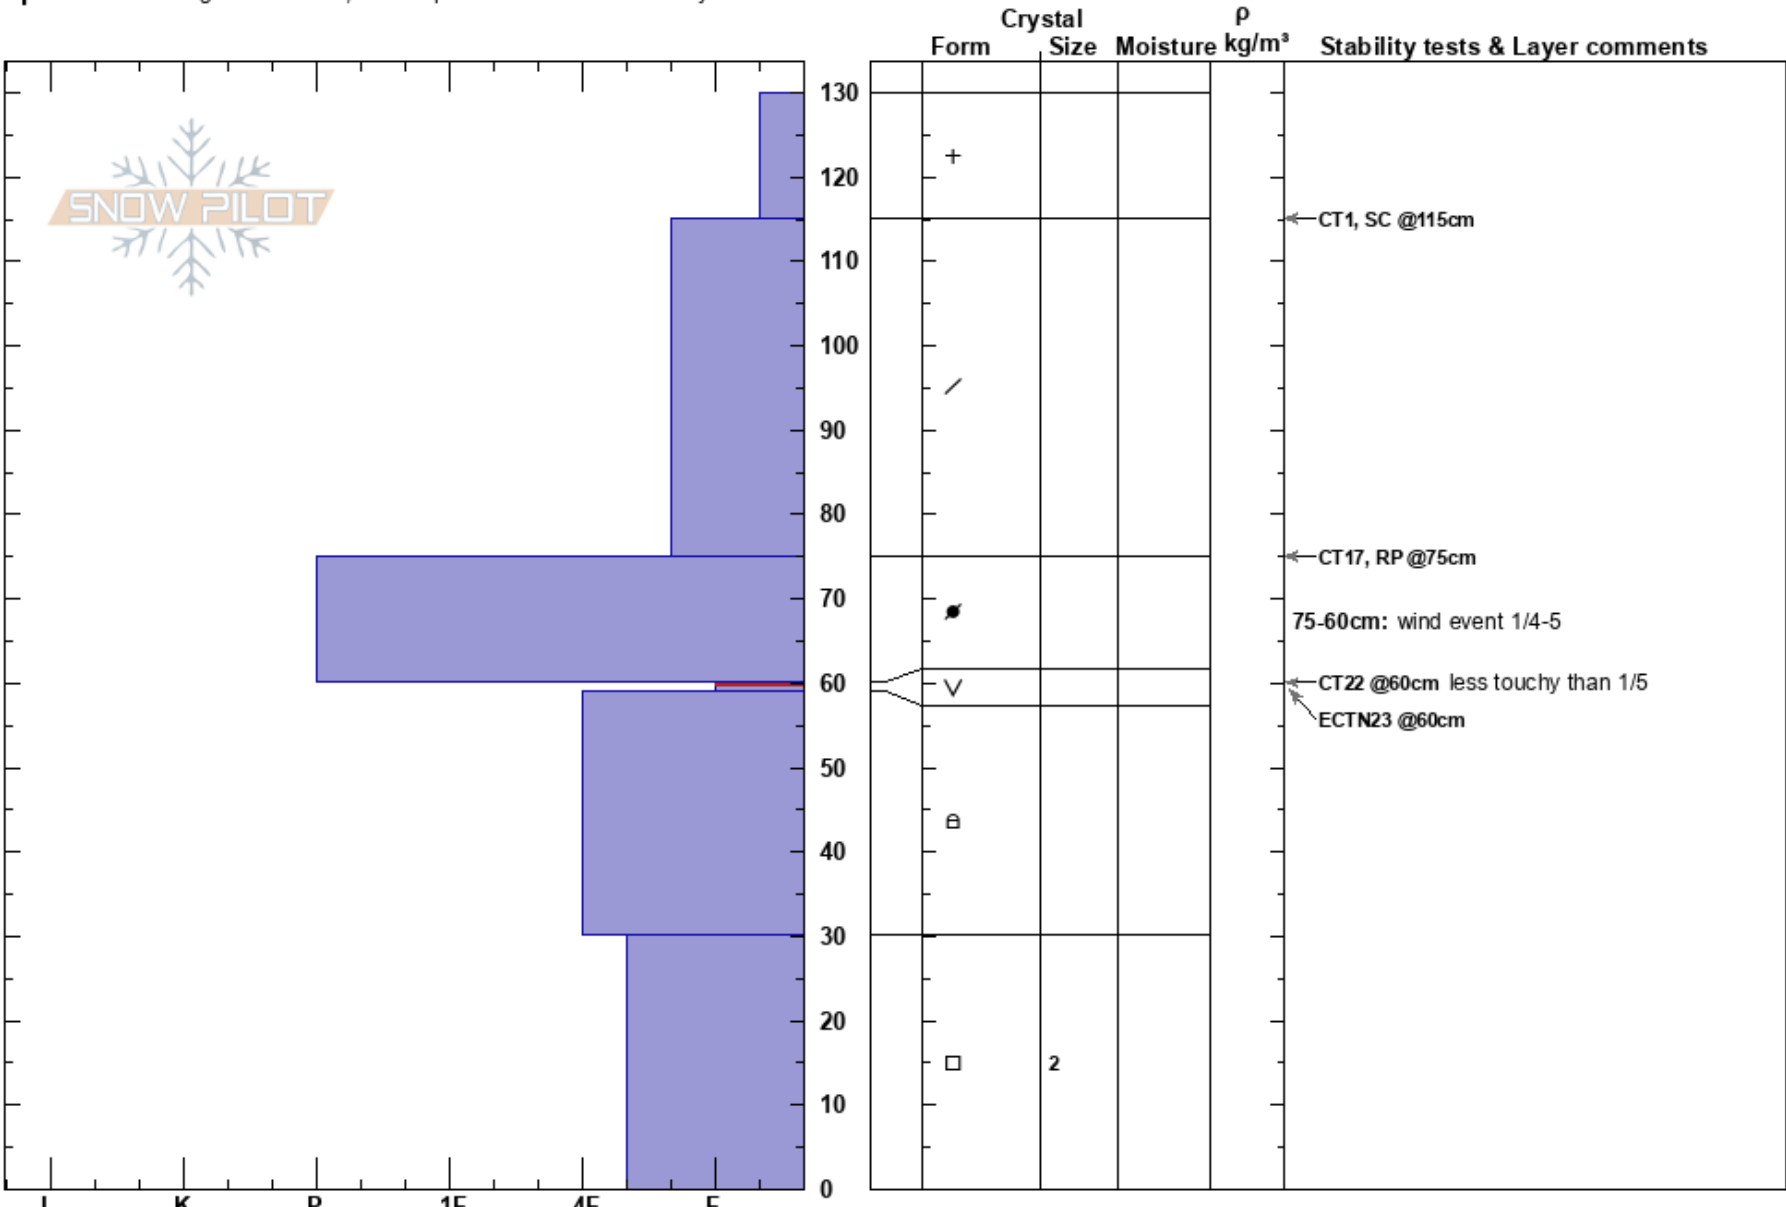

Dollar Mtn  
 Pioneer  
 ID  
**Elevation:** 6400 ft  
**Aspect:** 270°  
**Specifics:** Pit dug in a Ski Area; Pit is representative of backcountry

peter carse  
 01/10/2017 - 2:45pm  
**Co-ord:** 43.68347N, -114.35001W  
**Slope Angle:** 30°  
**Wind Loading:** previous

**Stability:**  
**Air Temperature:** -2°C  
**Sky Cover:** OVC  
**Precipitation:** S2  
**Wind:** Calm

**HS:** 130  
**PF:** 125  
 75-60cm: wind event 1/4-5  
 60-59cm: Problematic layer

**Notes:** Other locales on this face show evidence of machine-made ice lens from nearby snowmaking efforts in Superpipe area. Kept this zone closed today due to low visibility and ongoing storm.