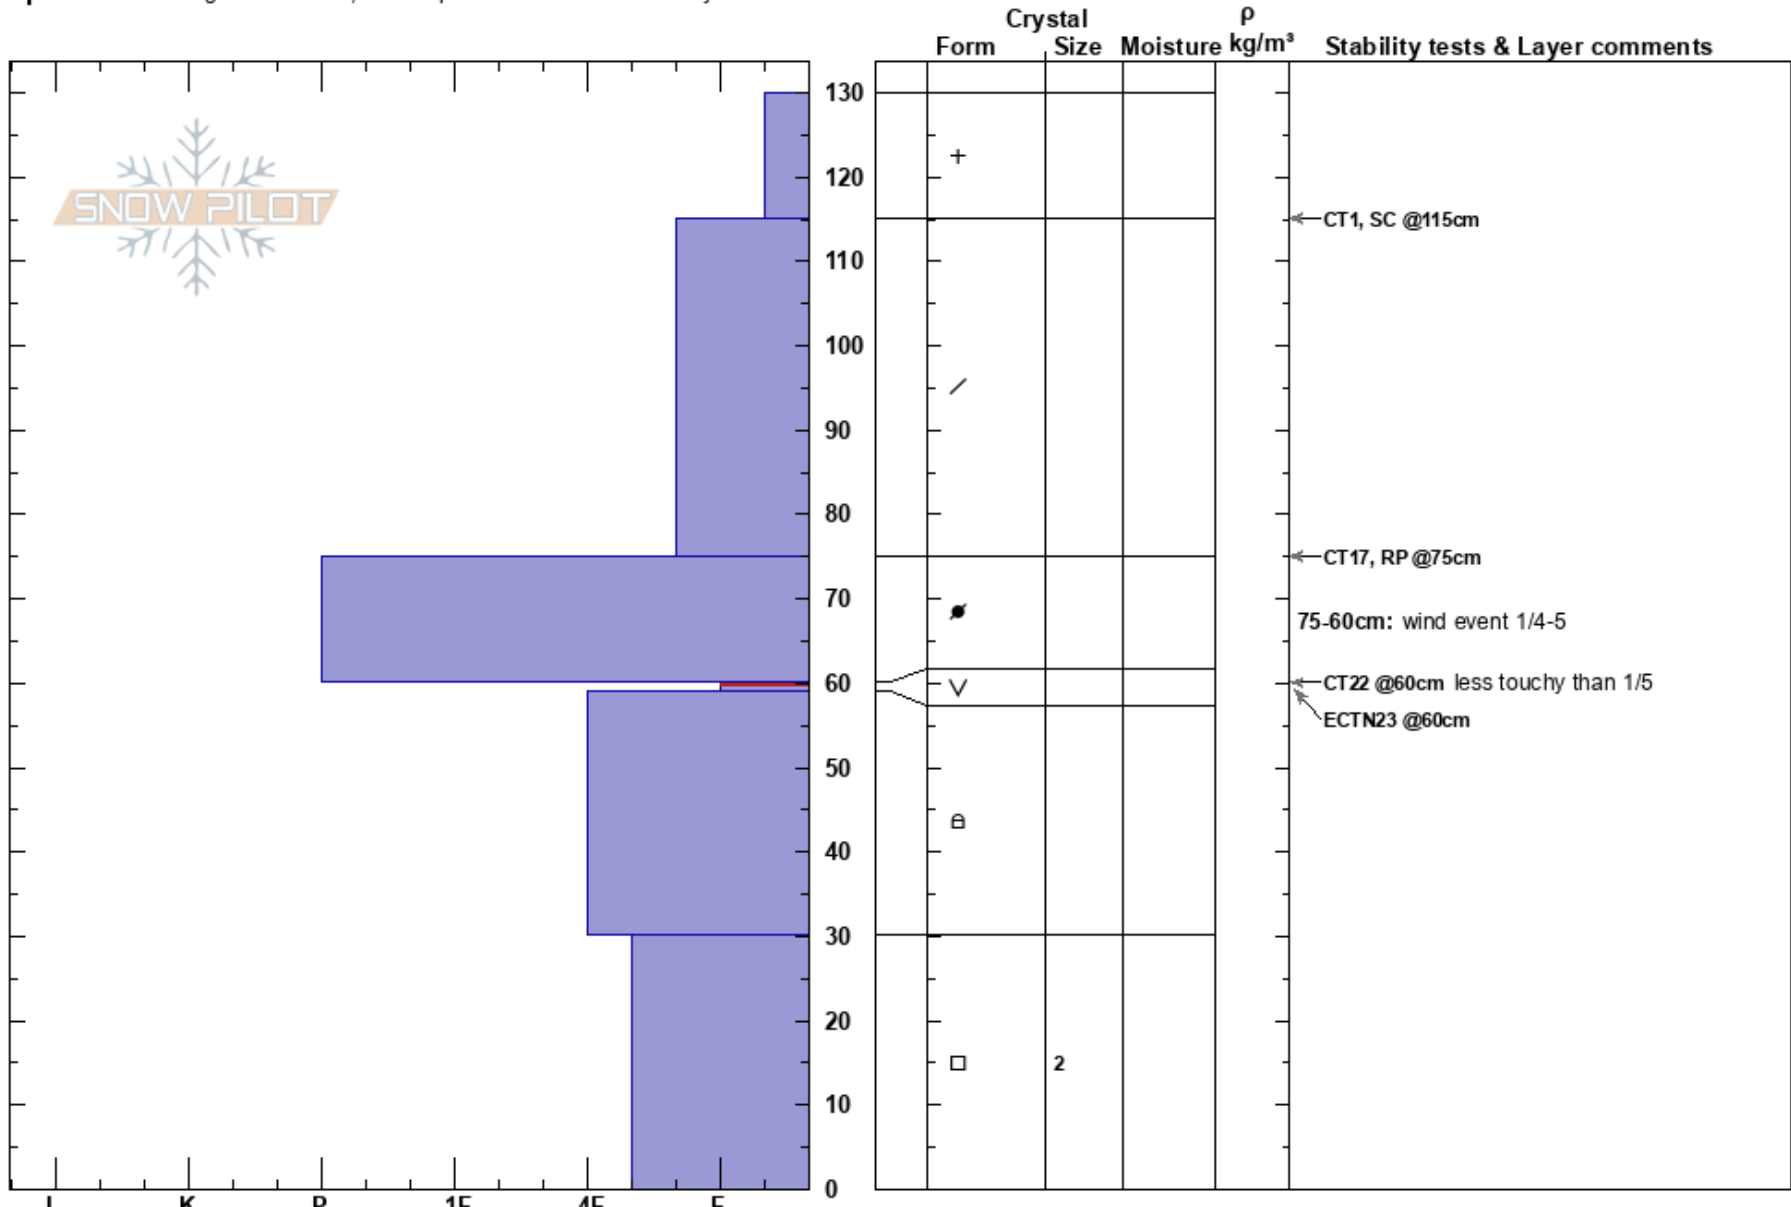

Dollar Mtn  
 Pioneer  
 ID  
**Elevation:** 6400 ft  
**Aspect:** 270°  
**Specifics:** Pit dug in a Ski Area; Pit is representative of backcountry

peter carse  
 01/10/2017 - 2:45pm  
**Co-ord:** 43.68347N, -114.35001W  
**Slope Angle:** 30°  
**Wind Loading:** previous

**Stability:**  
**Air Temperature:** -2°C  
**Sky Cover:** OVC  
**Precipitation:** S2  
**Wind:** Calm

**HS:** 130  
**PF:** 125  
 75-60cm: wind event 1/4-5  
 60-59cm: Problematic layer

**Notes:** Other locales on this face show evidence of machine-made ice lens from nearby snowmaking efforts in Superpipe area. Kept this zone closed today due to low visibility and ongoing storm.