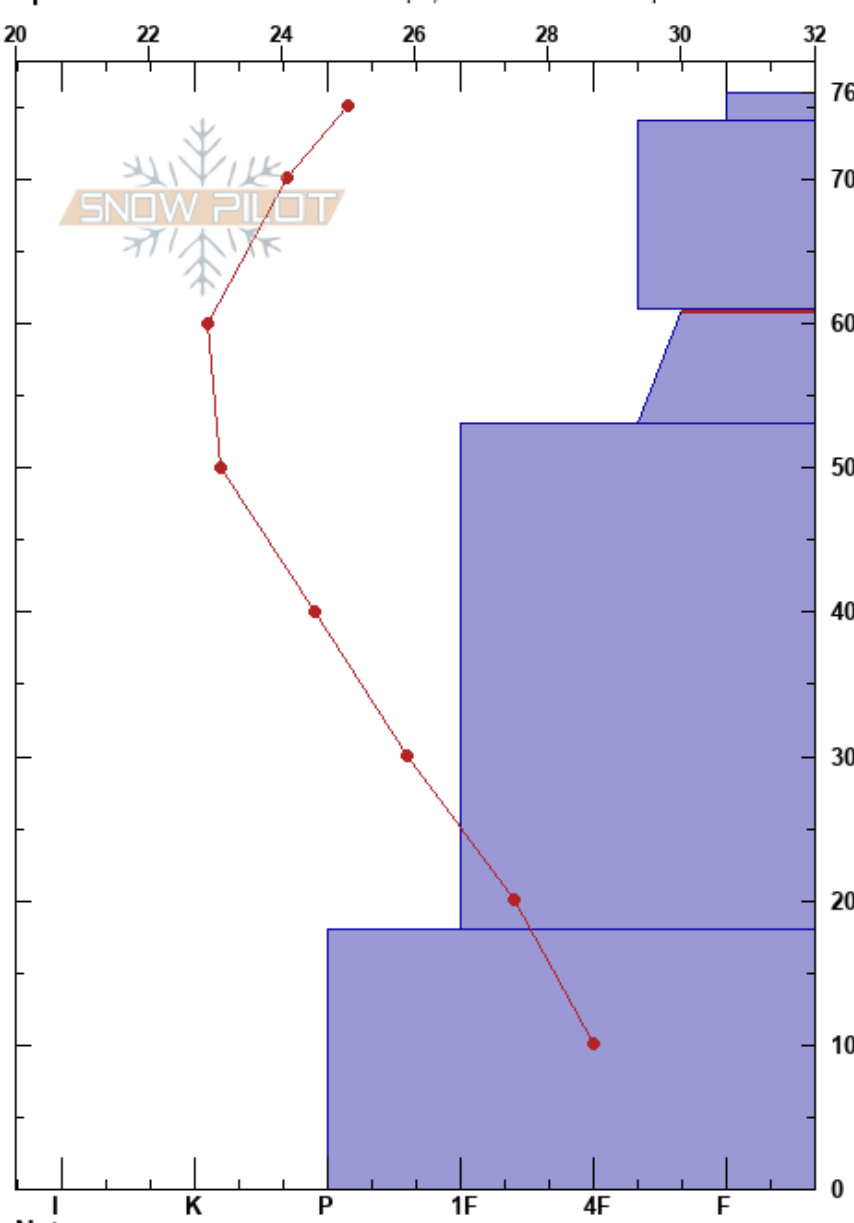

First Hill, Naomi Trail
 Bear River Range
 UT
Elevation: 8500 ft
Aspect: E
Specifics: Snowmobile tracks on slope; We snowmobiled slope

toby weed
 12/17/2018 - 3:30pm
Co-ord: 41.90436N, -111.64767W
Slope Angle: 32°
Wind Loading: yes

Stability: Good
Air Temperature: 26°F
Sky Cover: OVC
Precipitation: S1
Wind: SW Moderate

HS: 76
PF: 35
 74-61cm: 12/12 snow
 61-53cm: nsf buried 12/12
 61-53cm: Problematic layer

Form	Crystal		Moisture	ρ kg/m ³	Stability tests & Layer comments
	Size	Size			
+					
/ (☉)					74-61cm: 12/12 snow
☐ (☐)	1				← ECTN17 @61cm ← CT17, Q3 @61cm 61-53cm: nsf buried 12/12
• (☉)					
• (☉)					