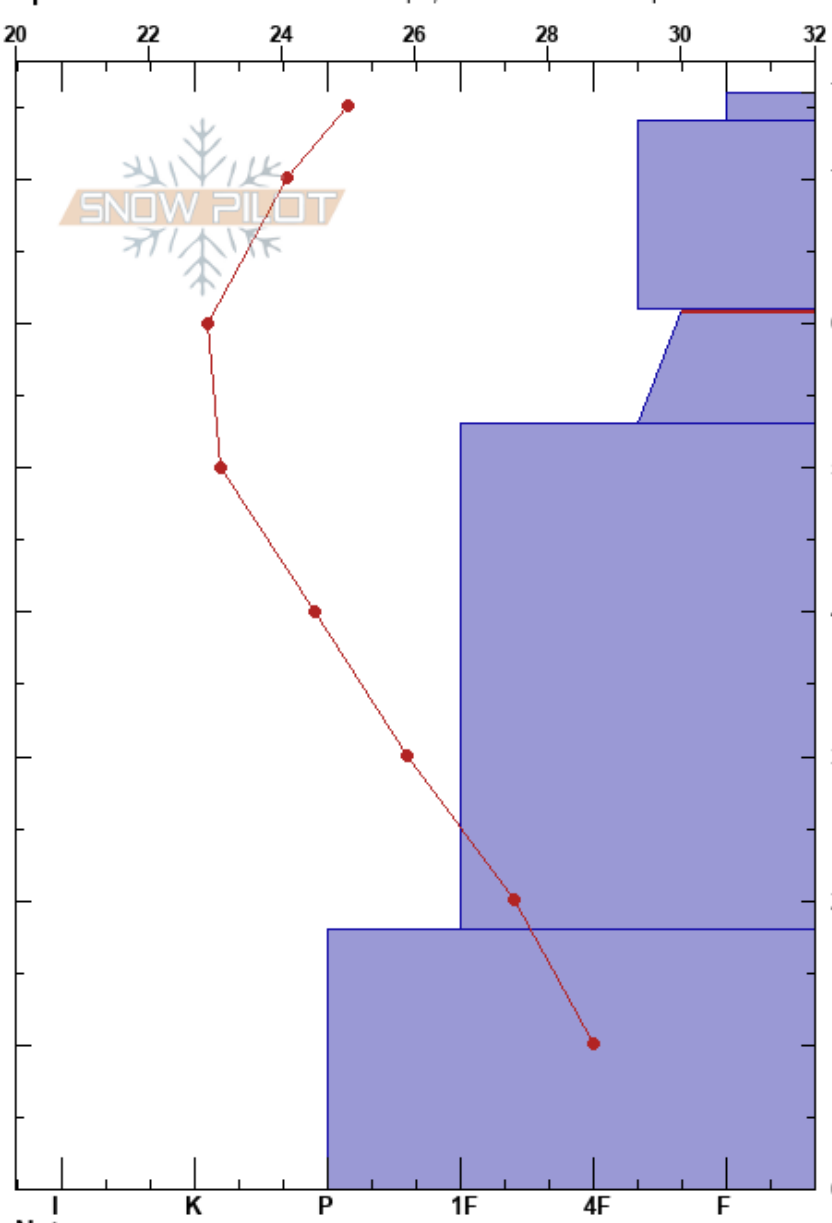

First Hill, Naomi Trail
 Bear River Range
 UT
 Elevation: 8500 ft
 Aspect: E
 Specifics: Snowmobile tracks on slope; We snowmobiled slope

toby weed
 12/17/2018 - 3:30pm
 Co-ord: 41.90436N, -111.64767W
 Slope Angle: 32°
 Wind Loading: yes

Stability: Good
 Air Temperature: 26°F
 Sky Cover: OVC
 Precipitation: S1
 Wind: SW Moderate

HS: 76
 PF: 35
 74-61cm: 12/12 snow
 61-53cm: nsf buried 12/12
 61-53cm: Problematic layer

Form	Crystal		Moisture	ρ kg/m ³	Stability tests & Layer comments
	Size	Size			
+					
/ (☉)					74-61cm: 12/12 snow
☐ (☐)	1				← ECTN17 @61cm ← CT17, Q3 @61cm 61-53cm: nsf buried 12/12
• (☉)					
• (☉)					