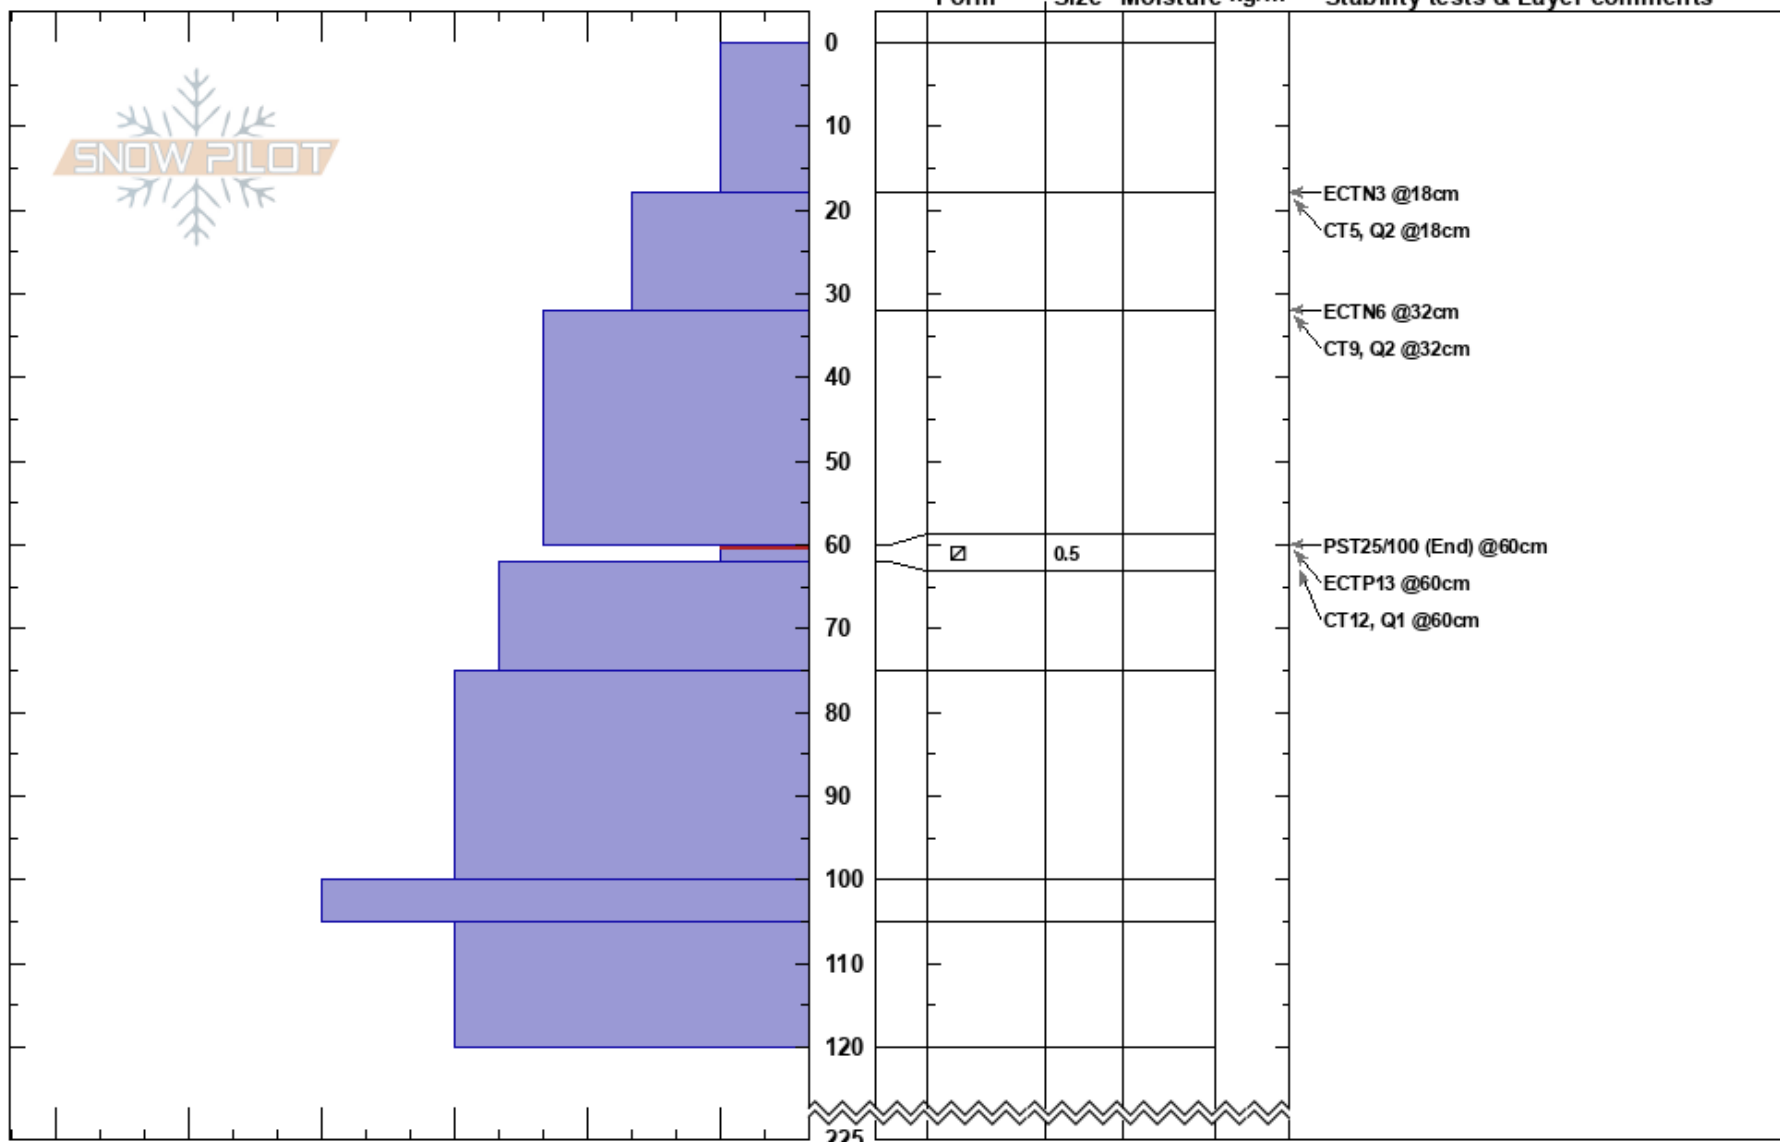

Almost Died
 Beartooths
 MT
 Elevation: 9593 ft
 Aspect: 60°
 Specifics: Cracking

Doug Chabot-Admin
 01/10/2017 - 2:20pm
 Co-ord: 45.05008N, -109.93129W
 Slope Angle: 30°
 Wind Loading: yes

Stability: Poor
 Air Temperature: -5°C
 Sky Cover: OVC
 Precipitation: S5
 Wind: S Strong

HS:225
 60-62cm: Problematic layer

Notes: