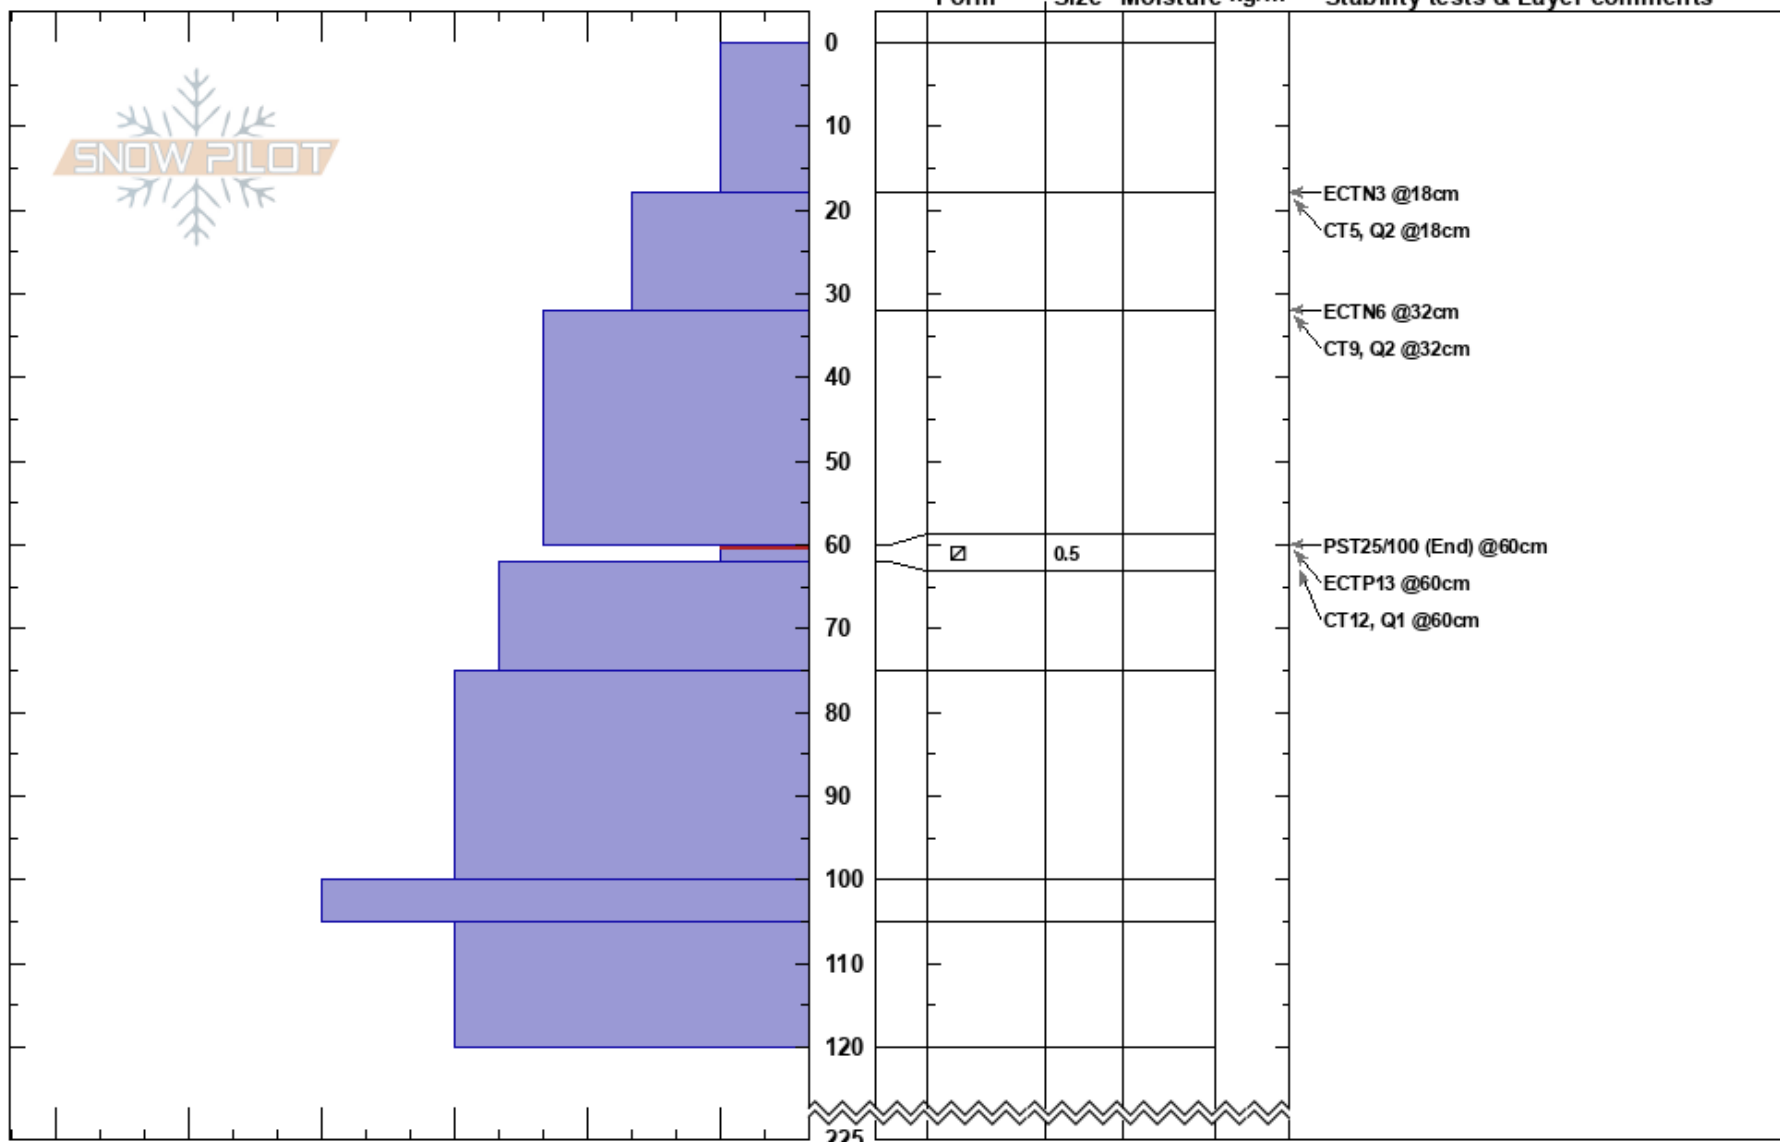

Almost Died  
 Beartooths  
 MT  
 Elevation: 9593 ft  
 Aspect: 60°  
 Specifics: Cracking

Doug Chabot-Admin  
 01/10/2017 - 2:20pm  
 Co-ord: 45.05008N, -109.93129W  
 Slope Angle: 30°  
 Wind Loading: yes

Stability: Poor  
 Air Temperature: -5°C  
 Sky Cover: OVC  
 Precipitation: S5  
 Wind: S Strong

HS:225  
 60-62cm: Problematic layer

Notes: