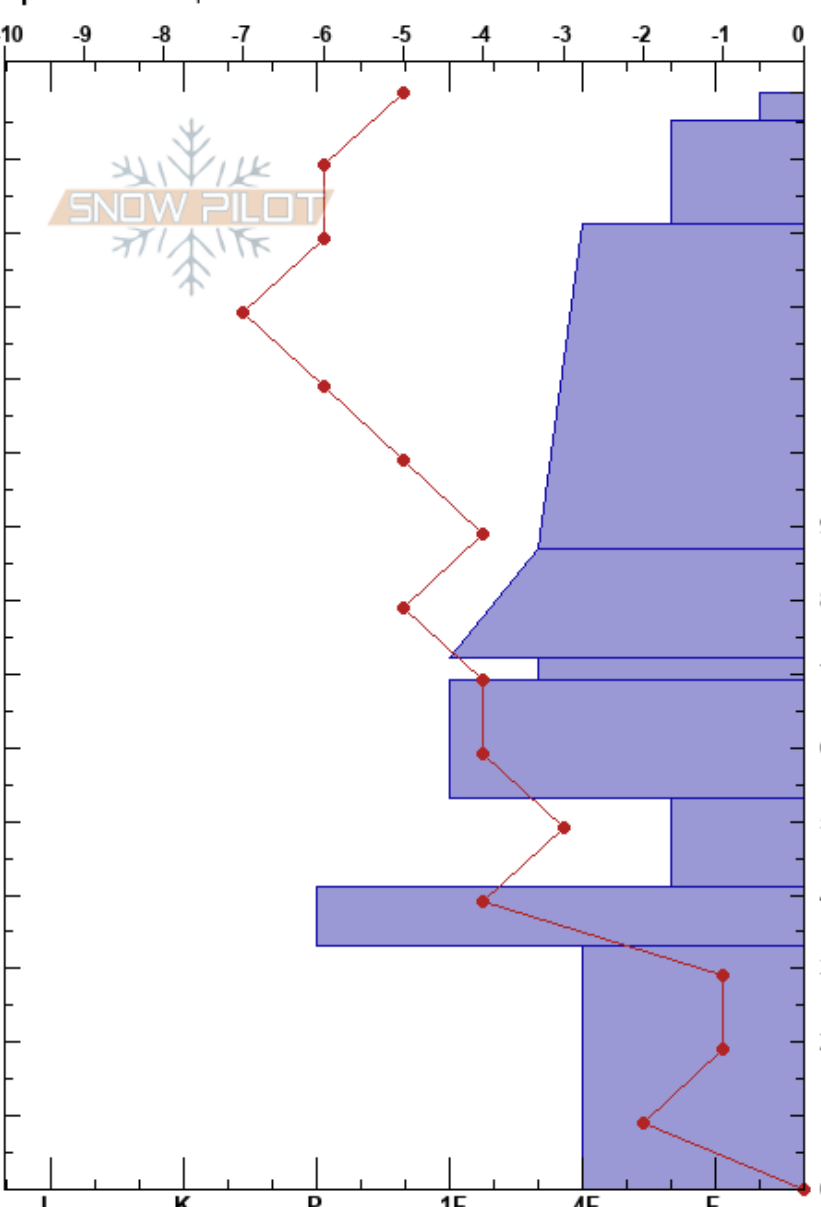

Patsey Trees
 Wasatch Range
 UT
 Elevation: 9830 ft
 Aspect: N
 Specifics: Poor pit location

Bo Torrey
 12/17/2018 - 4:00pm
 Co-ord: 40.59276N, -111.61680W
 Slope Angle: 35°
 Wind Loading: yes

Stability: Fair
 Air Temperature: -5°C
 Sky Cover: OVC
 Precipitation: S-1
 Wind: W Calm

HS: 149
 Layer Notes:
 53-41cm: Problematic layer

Height (cm)	Crystal		Moisture	ρ kg/m ³	Stability tests & Layer comments
	Form	Size			
149	* (V)	1			
140	•	1			
130					← ECTN12 @131cm
110	•	0.5			
80	•	1			
70	⊗	1			
60	•	1.5			
50	⊖	1			
40	=	2			
20	^	1.5			