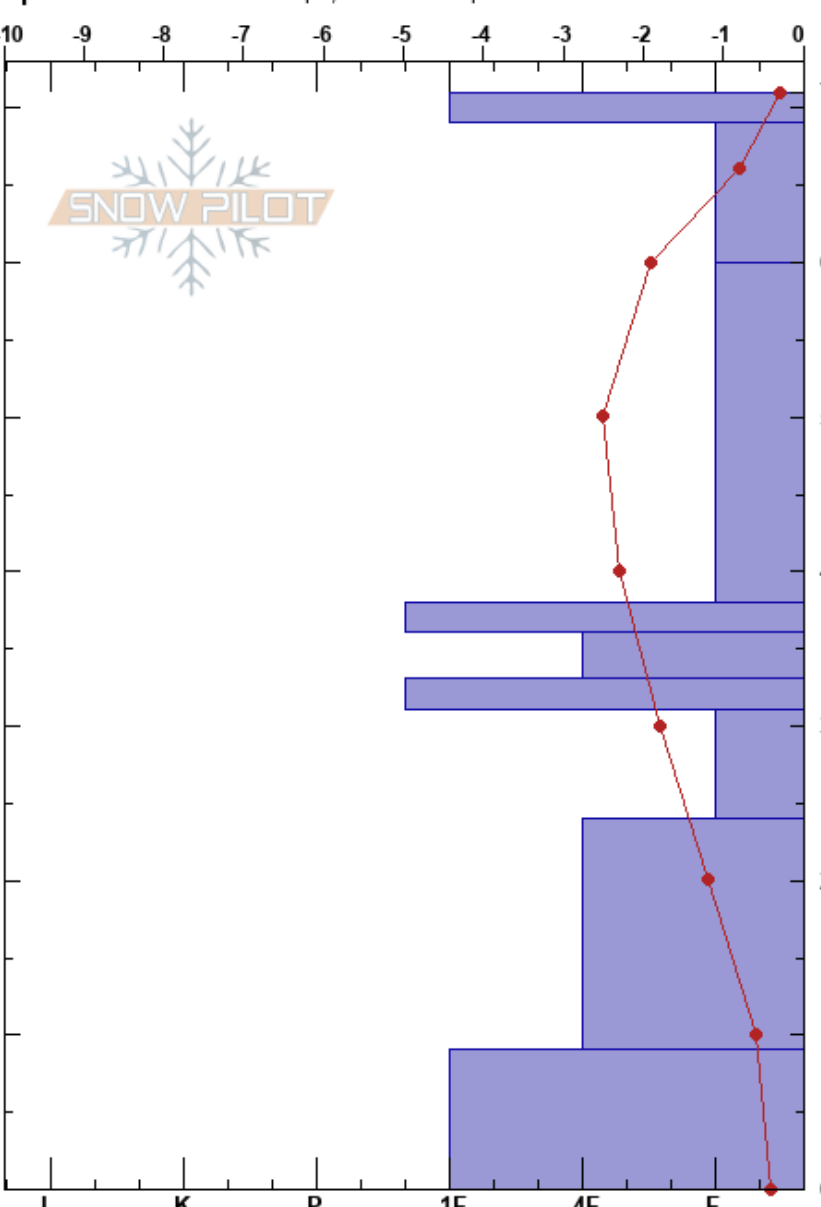

Bradley's Meadow  
 Bridger Range  
 MT  
 Elevation: 7400 ft  
 Aspect: E

Jon Hageness  
 12/17/2018 - 2:30pm  
 Co-ord: 45.82653N, -110.91680W  
 Slope Angle: 29°  
 Wind Loading: no

Stability: Good  
 Air Temperature: 2.1°C  
 Sky Cover: OVC  
 Precipitation: NO  
 Wind: Calm

HS: 71  
 PF: 29  
 60-38cm: Problematic layer

Specifics: Ski tracks on slope; We skied slope

Form	Crystal		$\rho$ kg/m <sup>3</sup>	Stability tests & Layer comments
	Size	Moisture		
⊙⊙	1	M		
●	0.5-1	D		
⊠	1	D		← ECTN17 @60cm ← CT16, Q2 @60cm
⊙⊙	1	D		
⊠	1	D		
⊙⊙	1.5	D-M		
⊠	1	D		
●	1	D		
●	1	M		