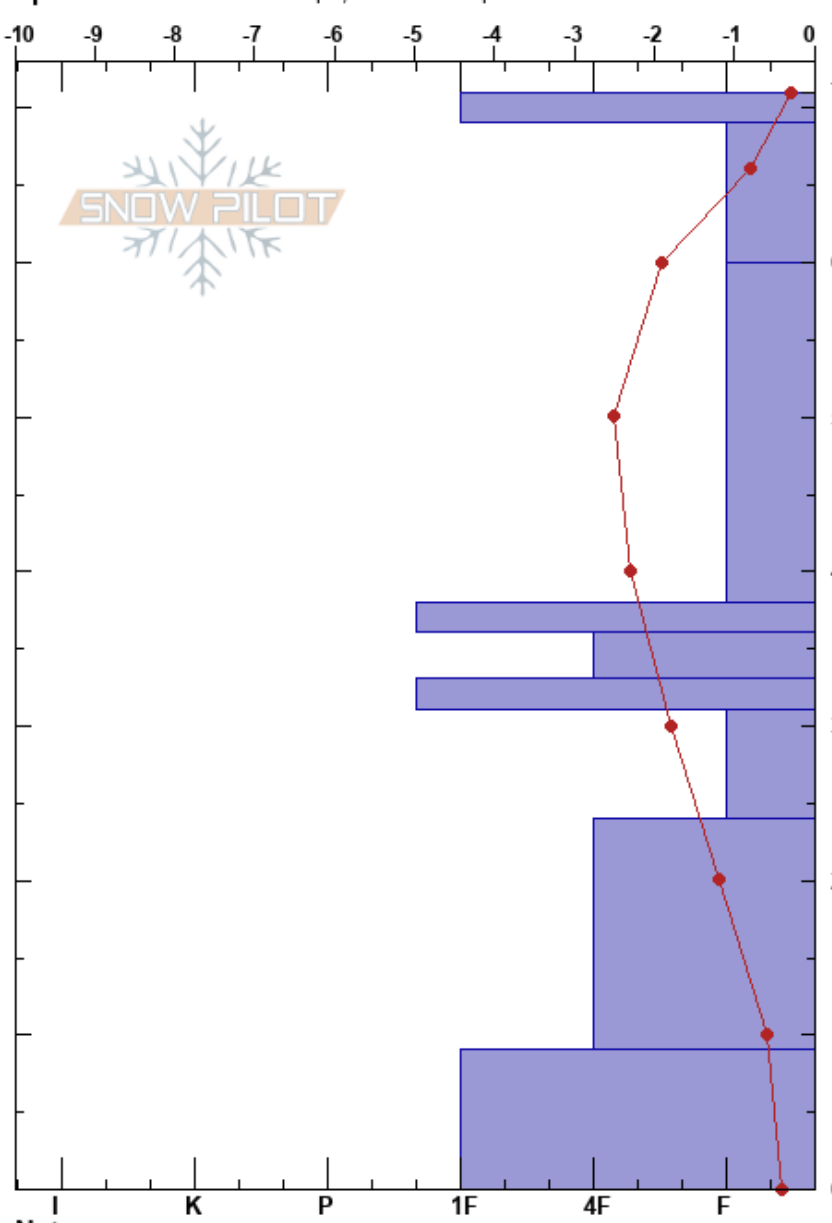

Bradley's Meadow
 Bridger Range
 MT
 Elevation: 7400 ft
 Aspect: E
 Specifics: Ski tracks on slope; We skied slope

Jon Hageness
 12/17/2018 - 2:30pm
 Co-ord: 45.82653N, -110.91680W
 Slope Angle: 29°
 Wind Loading: no

Stability: Good
 Air Temperature: 2.1°C
 Sky Cover: OVC
 Precipitation: NO
 Wind: Calm

HS: 71
 PF: 29
 60-38cm: Problematic layer

Elevation (cm)	Crystal		Moisture	ρ kg/m ³	Stability tests & Layer comments
	Form	Size			
71	⊙⊙	1	M		
60	•	0.5-1	D		← ECTN17 @60cm ← CT16, Q2 @60cm
50	⊠	1	D		
40	⊙⊙	1	D		
38	⊠	1	D		
35	⊙⊙	1.5	D-M		
30	⊠	1	D		
20	•	1	D		
10	•	1	M		