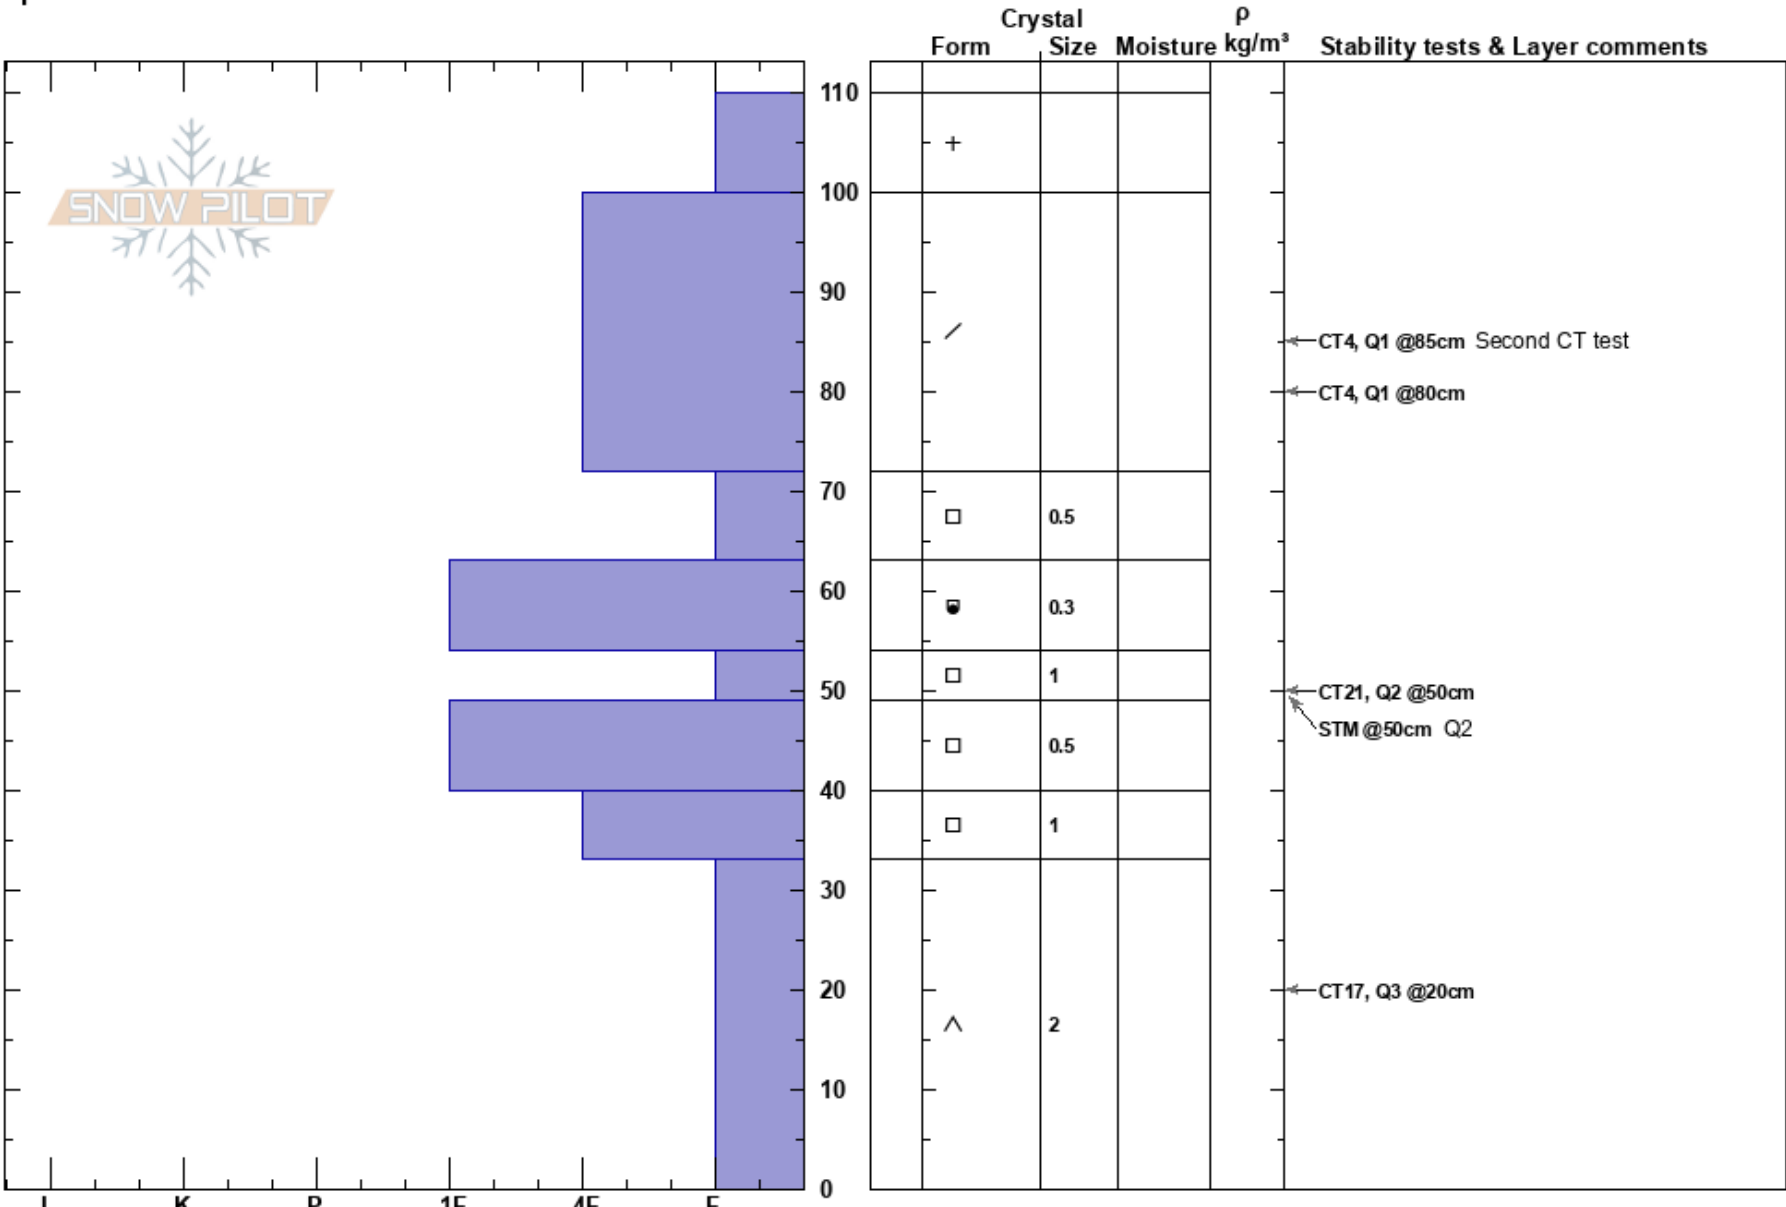

Dudley Creek Basin
 Madison Range-N
 MT
 Elevation: 8300 ft
 Aspect: 45°
 Specifics:

A Whitmore
 01/10/2017 - 1:00pm
 Co-ord: 45.28619N, -111.28938W
 Slope Angle: 32°
 Wind Loading: yes

Stability: **HS:110**
 Air Temperature: -6°C
 Sky Cover: BKN
 Precipitation: NO
 Wind: S Moderate
 PF: 100 33-0cm: Problematic layer

Notes: Skied thick trees adjacent to open slope to lower angle meadow, old tracks in the middle of avalanche path.