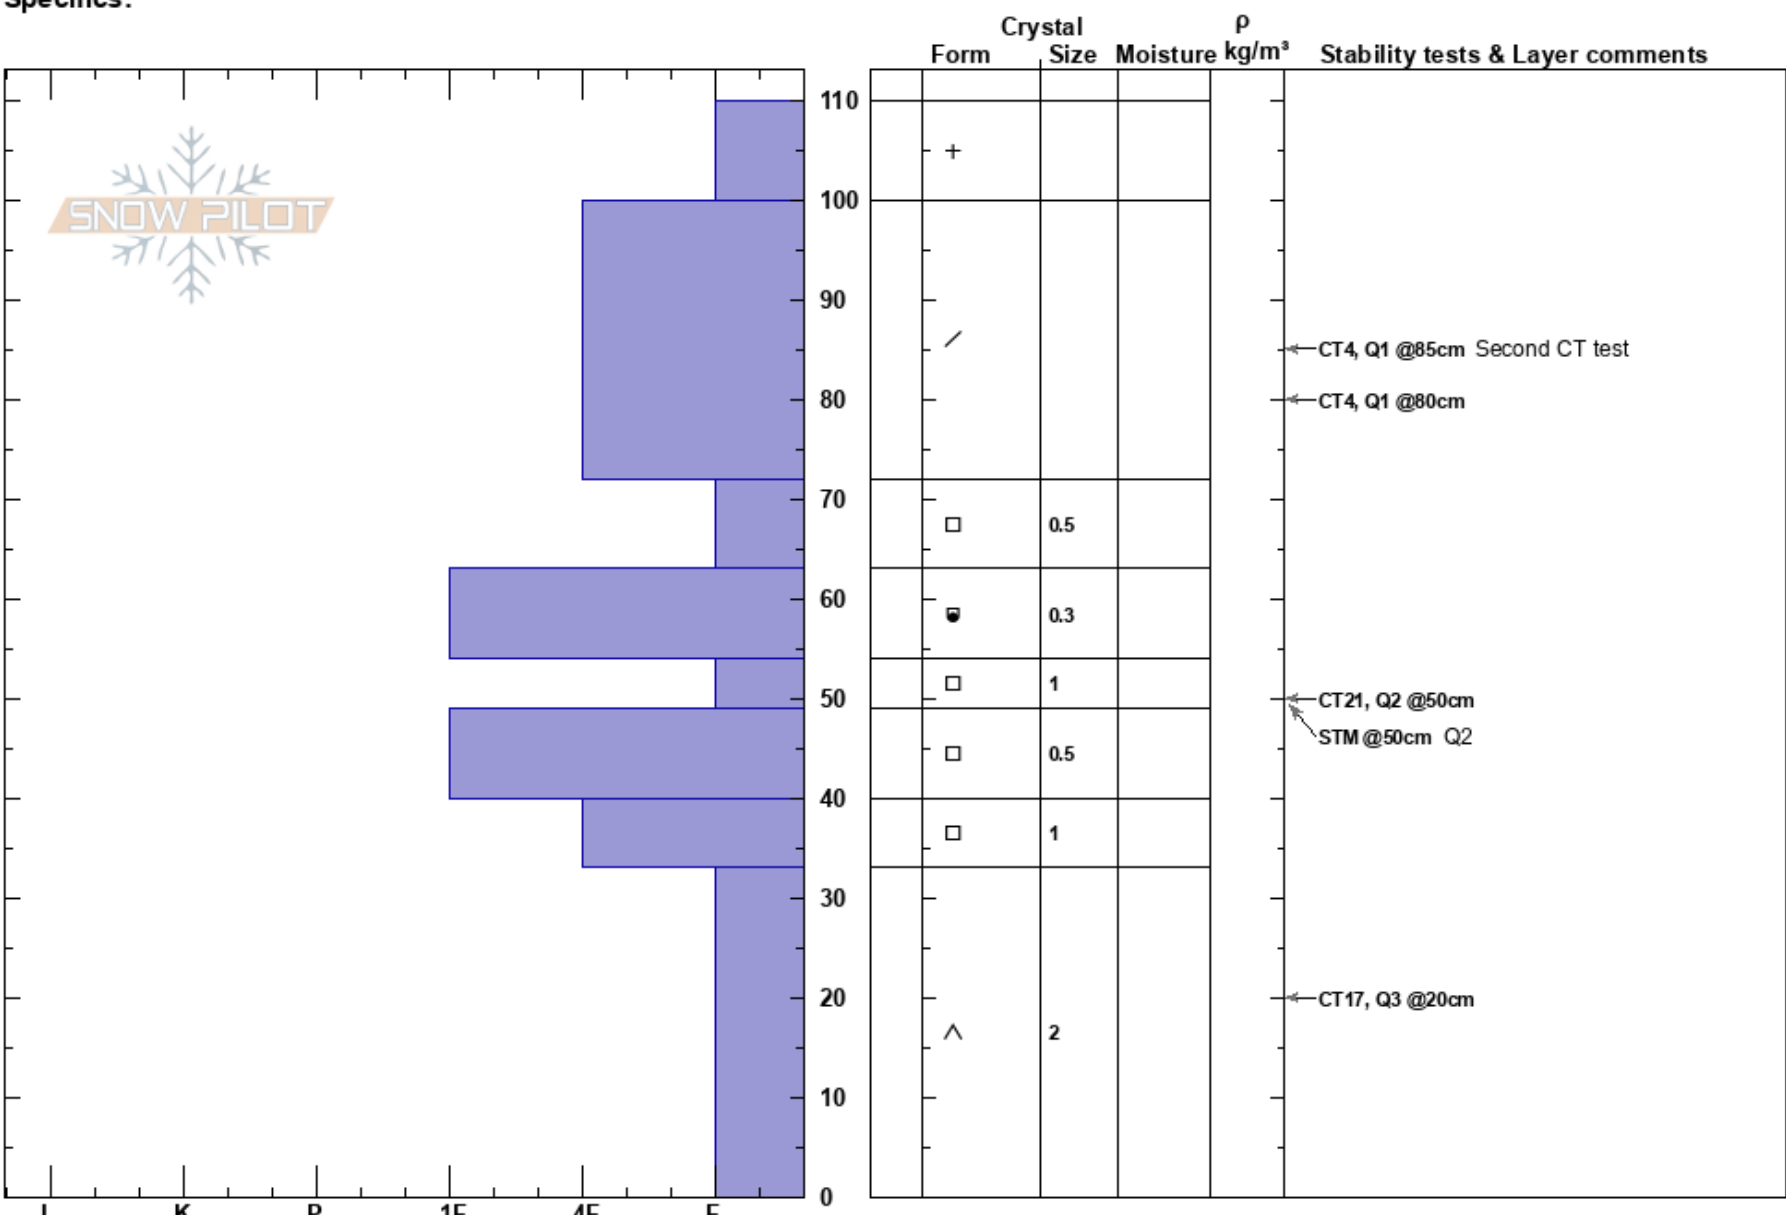

Dudley Creek Basin  
 Madison Range-N  
 MT  
 Elevation: 8300 ft  
 Aspect: 45°  
 Specifics:

A Whitmore  
 01/10/2017 - 1:00pm  
 Co-ord: 45.28619N, -111.28938W  
 Slope Angle: 32°  
 Wind Loading: yes

Stability: **HS:110**  
 Air Temperature: -6°C **PF: 100** 33-0cm: Problematic layer  
 Sky Cover: BKN  
 Precipitation: NO  
 Wind: S Moderate

Notes: Skied thick trees adjacent to open slope to lower angle meadow, old tracks in the middle of avalanche path.