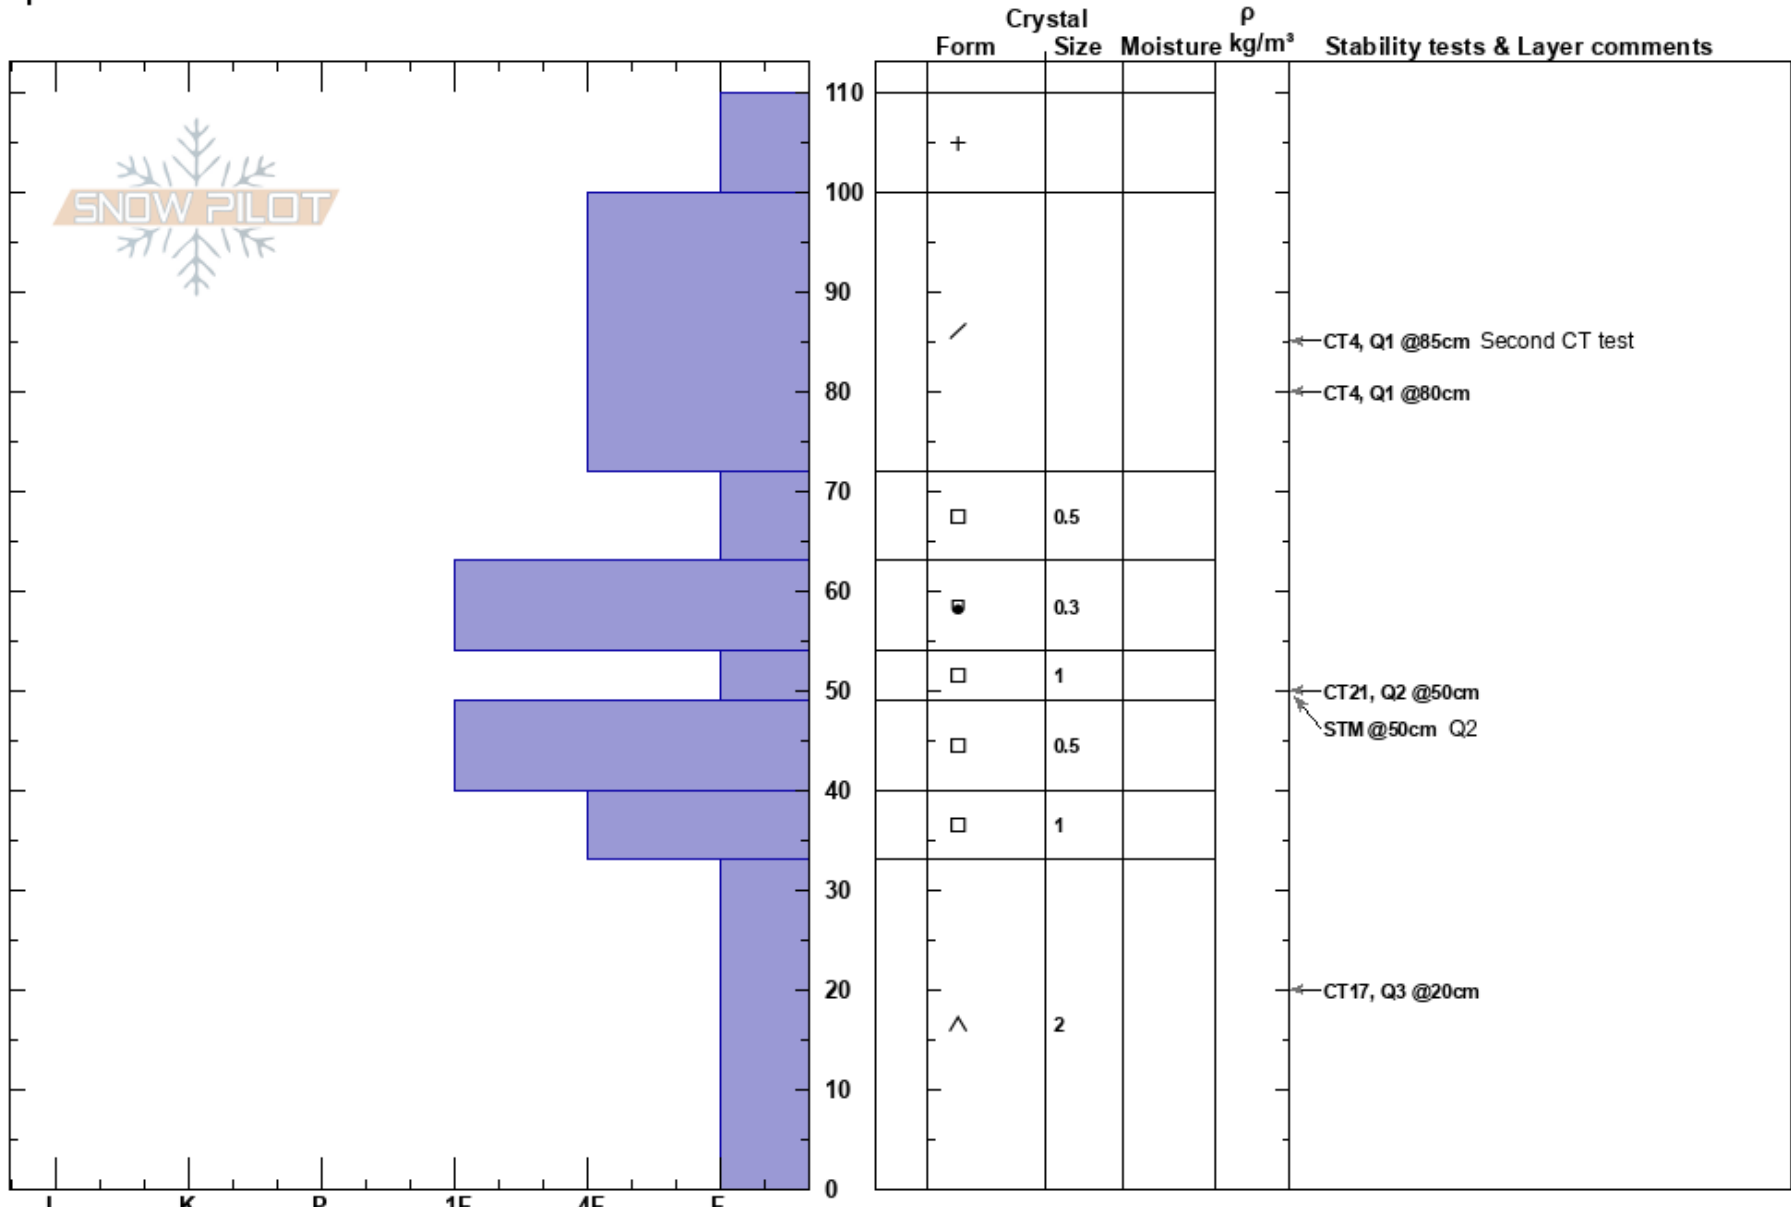

Dudley Creek Basin
 Madison Range-N
 MT
 Elevation: 8300 ft
 Aspect: 45°
 Specifics:

A Whitmore
 01/10/2017 - 1:00pm
 Co-ord: 45.28619N, -111.28938W
 Slope Angle: 32°
 Wind Loading: yes

Stability: **HS:110**
 Air Temperature: -6°C **PF: 100** 33-0cm: Problematic layer
 Sky Cover: BKN
 Precipitation: NO
 Wind: S Moderate

Notes: Skied thick trees adjacent to open slope to lower angle meadow, old tracks in the middle of avalanche path.