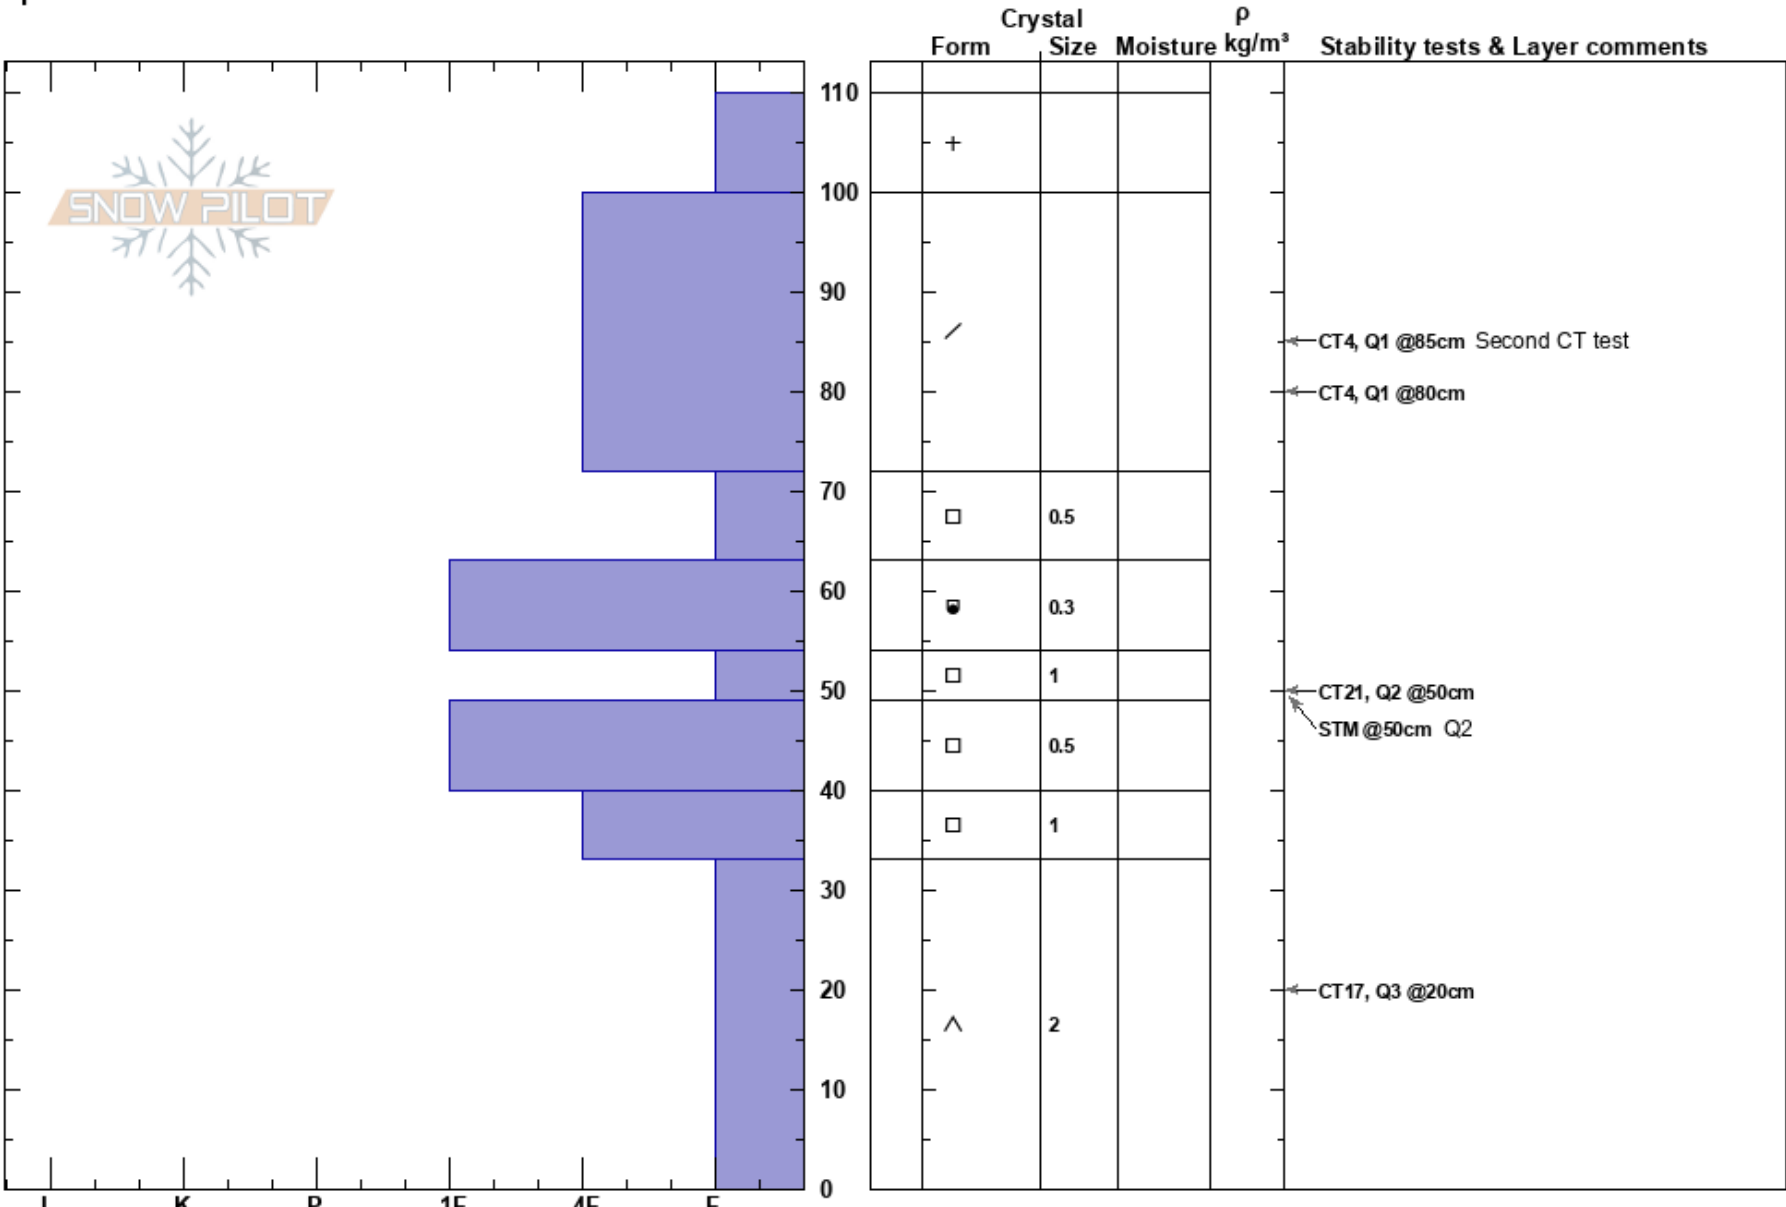

Dudley Creek Basin
 Madison Range-N
 MT
 Elevation: 8300 ft
 Aspect: 45°
 Specifics:

A Whitmore
 01/10/2017 - 1:00pm
 Co-ord: 45.28619N, -111.28938W
 Slope Angle: 32°
 Wind Loading: yes

Stability: **HS:110**
 Air Temperature: -6°C
 Sky Cover: BKN
 Precipitation: NO
 Wind: S Moderate

Layer Notes:
 PF: 100 33-0cm: Problematic layer

Notes: Skied thick trees adjacent to open slope to lower angle meadow, old tracks in the middle of avalanche path.