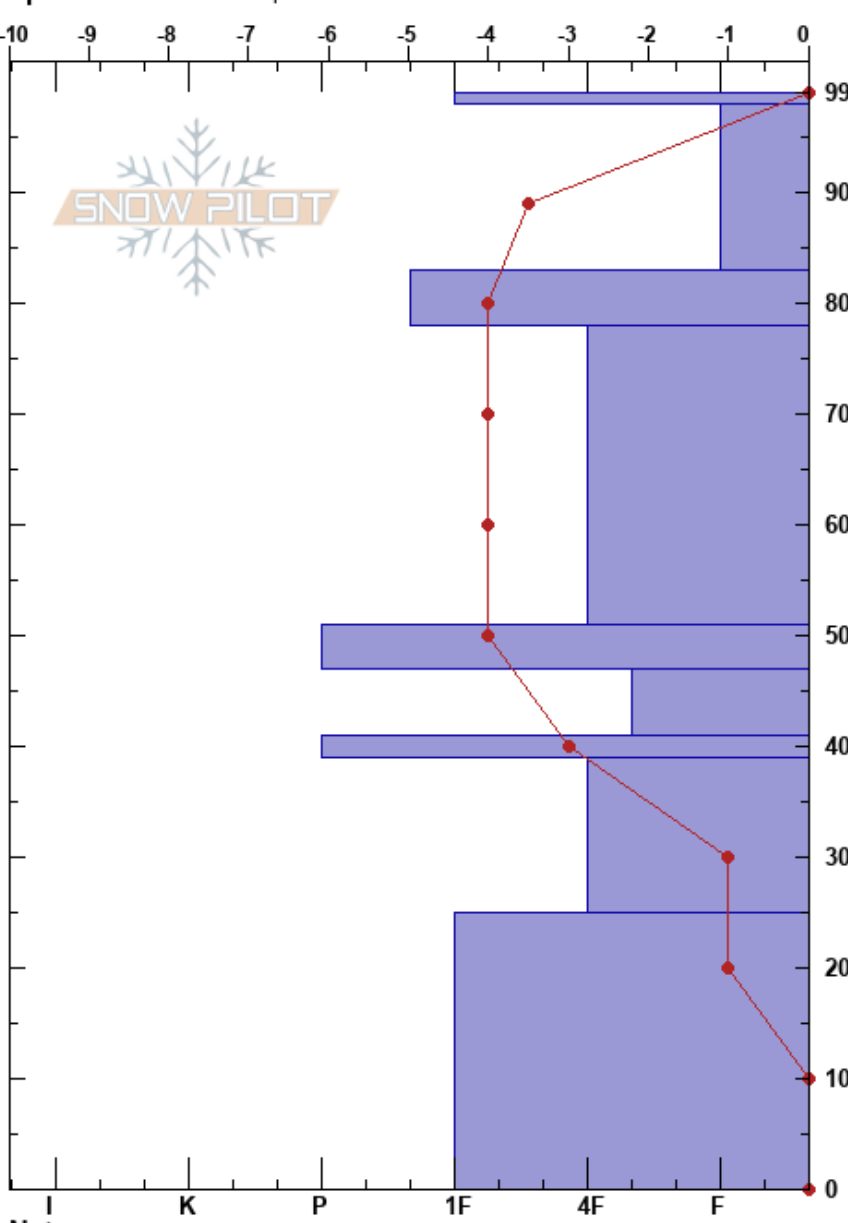

South of Bradleys Boot  
 Bridger Range  
 MT  
 Elevation: 7500 ft  
 Aspect: SE  
 Specifics: We skied slope

Shane Cotton  
 12/17/2018 - 3:00pm  
 Co-ord: 45.82920N, -110.92518W  
 Slope Angle: 25°  
 Wind Loading: no

Stability:  
 Air Temperature: 2°C  
 Sky Cover: OVC  
 Precipitation: NO  
 Wind: Calm

HS:99  
 PF:20  
 Layer Notes:

Form	Crystal Size	Moisture	ρ kg/m³	Stability tests & Layer comments
⊙⊙	0.5			
⊠	0.5			
⬤	0.5			← ECTN17 @78cm
•	1			
•	1			
⊙⊙	1			← CT23, Q3 @51cm
⊠	1			
⊠ ⊙⊙	1			
⊠	1			
•	1			
•	1			

Notes: Ski Tracks in the area