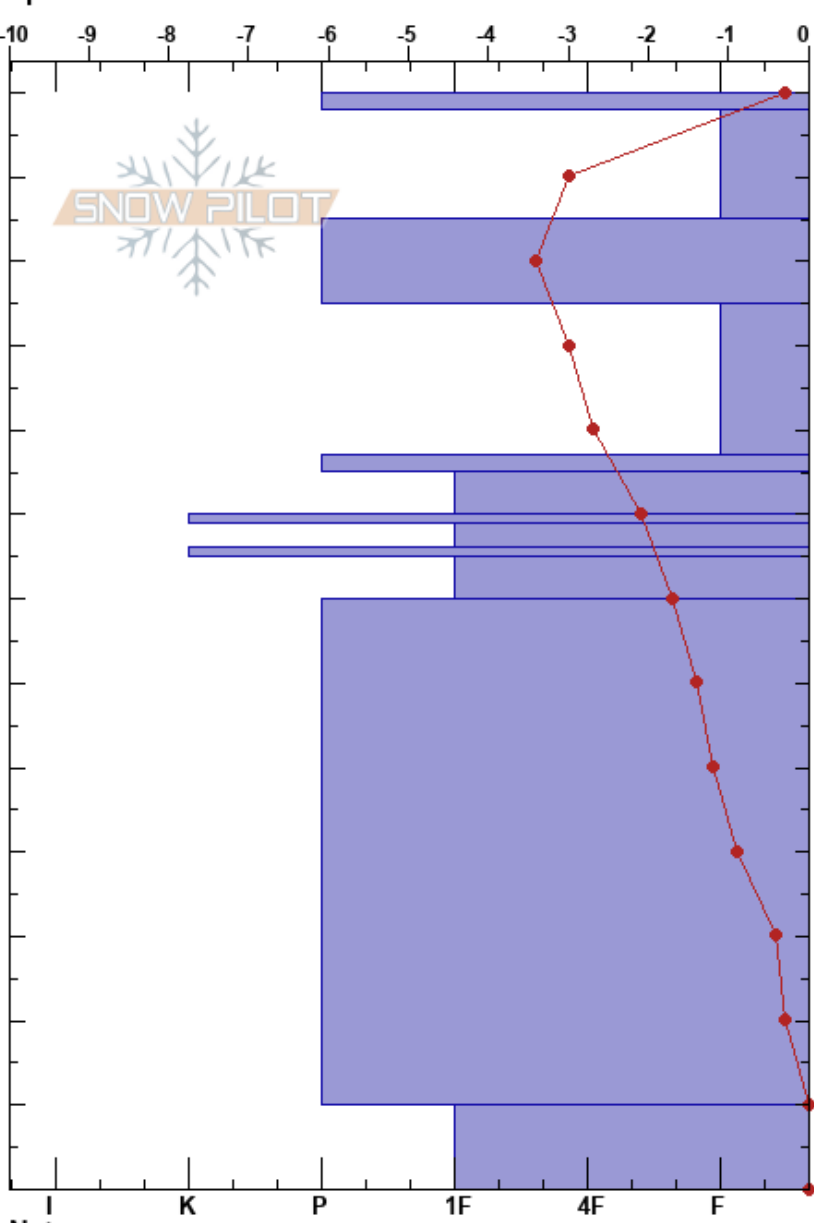

Bradly Meadow
 Bridger Range
 MT
 Elevation: 7560 ft
 Aspect: E
 Specifics:

tomasz kulesza
 12/17/2018 - 2:18pm
 Co-ord: 45.82982N, -110.92522W
 Slope Angle: 36°
 Wind Loading: previous

Stability: **HS: 130**
 Air Temperature: 2.2°C PF: 35 79-76cm: Problematic layer
 Sky Cover: BKN
 Precipitation: NO
 Wind: Calm

Elevation (cm)	Crystal		Moisture	ρ kg/m ³	Stability tests & Layer comments
	Form	Size			
130	⊙⊙	1			
120	⊠	1			
110	⦿	0.5			← CT15, Q2 @115cm
100	□	1			← CT17, Q3 @105cm
90	⊙⊙	2			
85	□	0.5			
80	⊙⊙	0.5			
75	⊠	1			
70	■				
65	●	0.5			
40	●	0.5-1			
10	⊠	1-2			