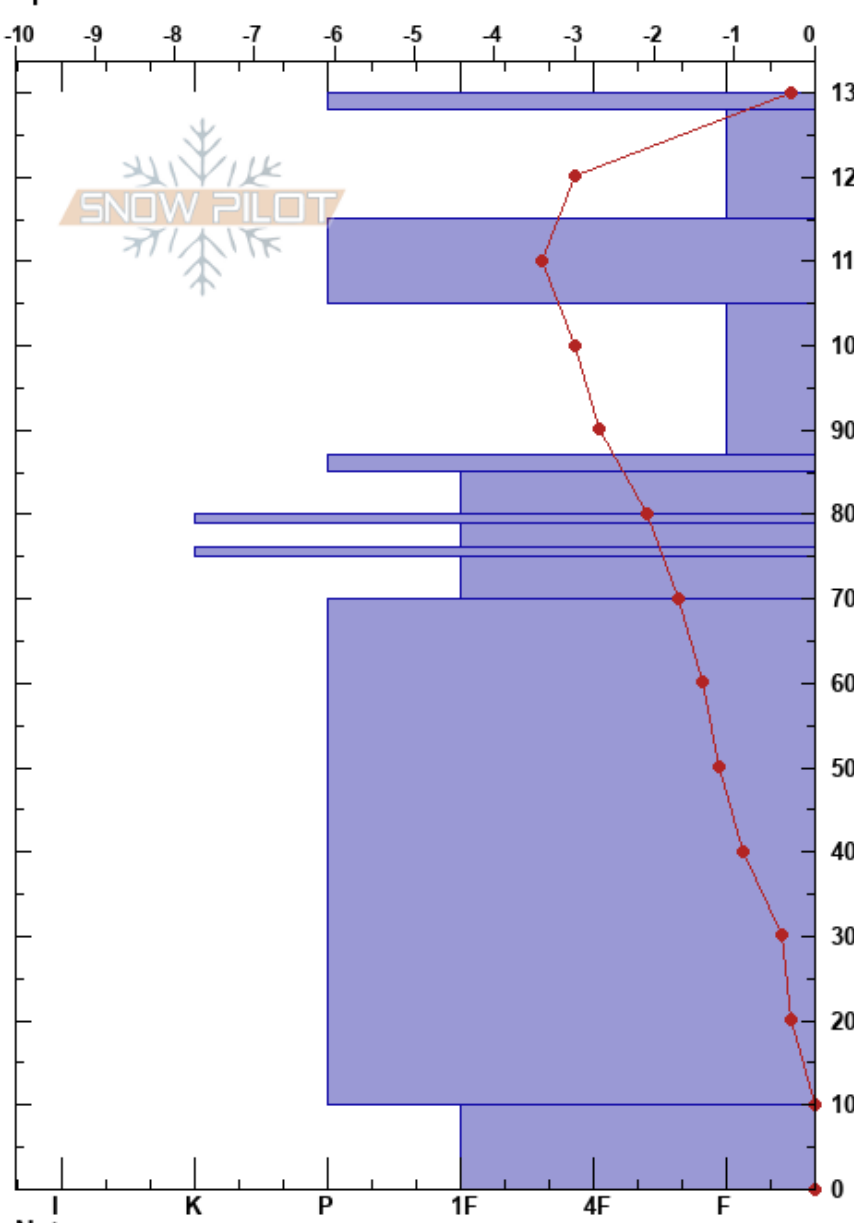

Bradly Meadow
 Bridger Range
 MT
 Elevation: 7560 ft
 Aspect: E
 Specifics:

tomasz kulesza
 12/17/2018 - 2:18pm
 Co-ord: 45.82982N, -110.92522W
 Slope Angle: 36°
 Wind Loading: previous

Stability: **HS: 130**
 Air Temperature: 2.2°C PF: 35 79-76cm: Problematic layer
 Sky Cover: BKN
 Precipitation: NO
 Wind: Calm

Elevation (cm)	Crystal		Moisture	ρ kg/m ³	Stability tests & Layer comments
	Form	Size			
130	⊙⊙	1			
120	⊠	1			
110	⦿	0.5			← CT15, Q2 @115cm
100	□	1			← CT17, Q3 @105cm
90	⊙⊙	2			
85	□	0.5			
80	⊙⊙	0.5			
75	⊠	1			
70	■				
65	●	0.5			
40	●	0.5-1			
10	⊠	1-2			