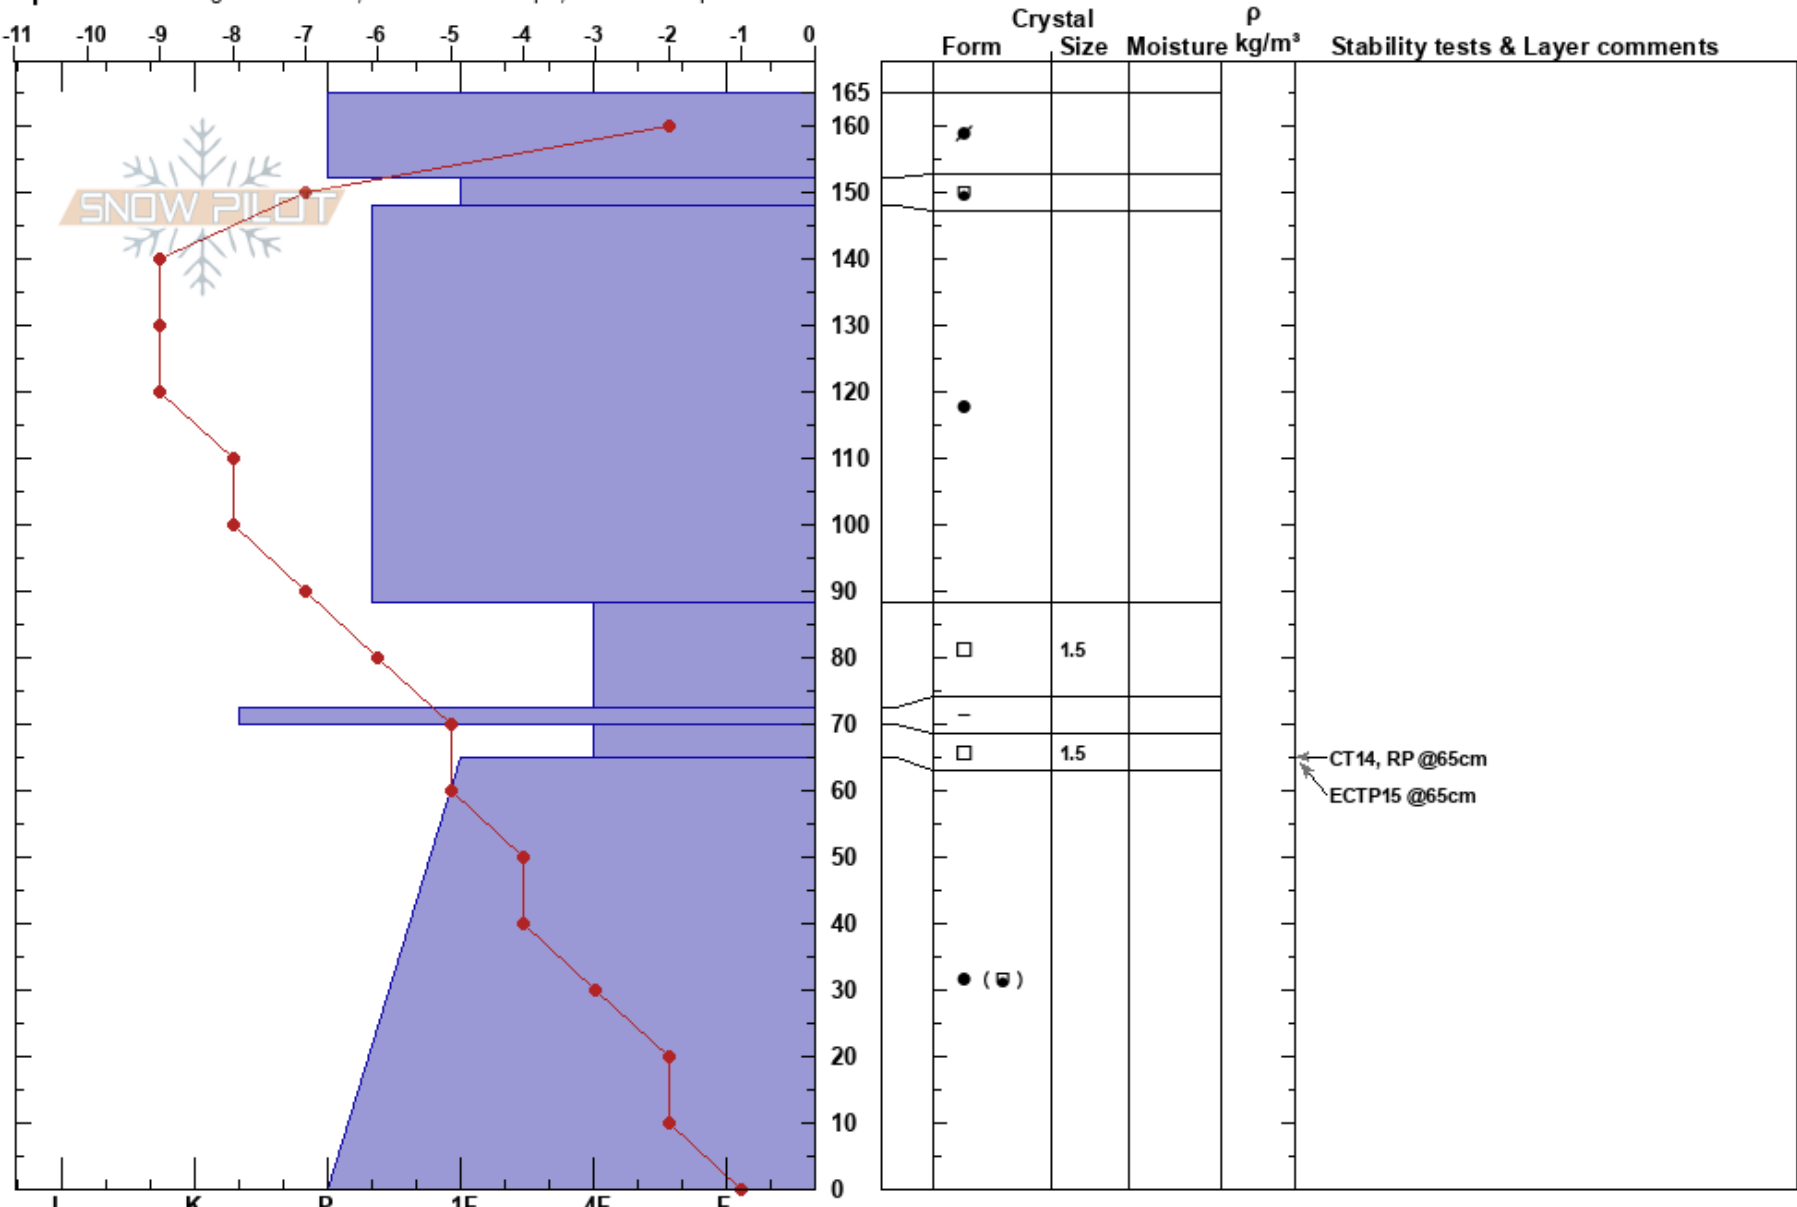

max low shoulder  
 Madison Range-N  
 MT  
 Elevation: 10000 ft  
 Aspect: 140°  
 Specifics: Pit dug in a Ski Area; Ski tracks on slope; We skied slope

David Brown  
 12/17/2018 - 11:00am  
 Co-ord: 45.27490N, -111.44528W  
 Slope Angle: 34°  
 Wind Loading: previous

Stability: Good  
 Air Temperature: -3°C  
 Sky Cover: CLR  
 Precipitation: NO  
 Wind: S Strong

HS: 165  
 Layer Notes:  
 70-64.8cm: Problematic layer

Notes: Pit dug close to pit from 11/25 in which same layer of concern was more mixed grains and tests where ectn's.