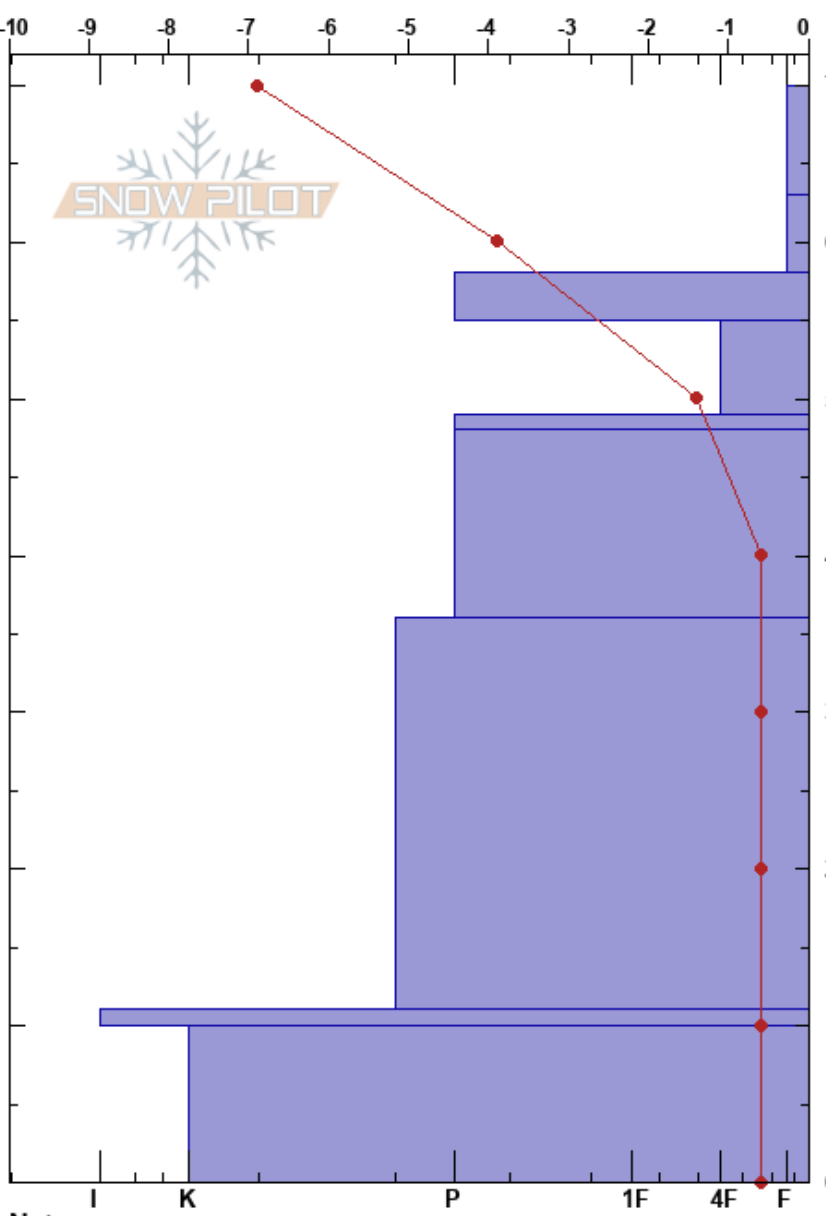

Steinskarfjellet low
 Kvaløya
 Norway
 Elevation: 233 m
 Aspect: 340°

Paul Velsand
 10/01/2017 - 14:00
 Co-ord: 33W 639468E 7732280N
 Slope Angle: 5°
 Wind Loading: no

Stability: Good
 Air Temperature: -5°C
 Sky Cover: SCT
 Precipitation: NO
 Wind: Calm

HS: 70
 PF: 16
 Layer Notes:

Specifics: Recent avalanche activity on different slopes; We skied slope

Form	Crystal Size	Moisture	ρ kg/m ³	Stability tests & Layer comments
/	0.5-1	D	100	
⊗ (•)	3-1.5	D	180	
⊗⊗	1-3	D		
○	0.5-1	D		
⊗⊗ (⊖)	2-3	D	340	
⊖ (⊖)	1	D		
			330	
⊖	0.5-1	D		
■			370	
□	0.5-1	D		