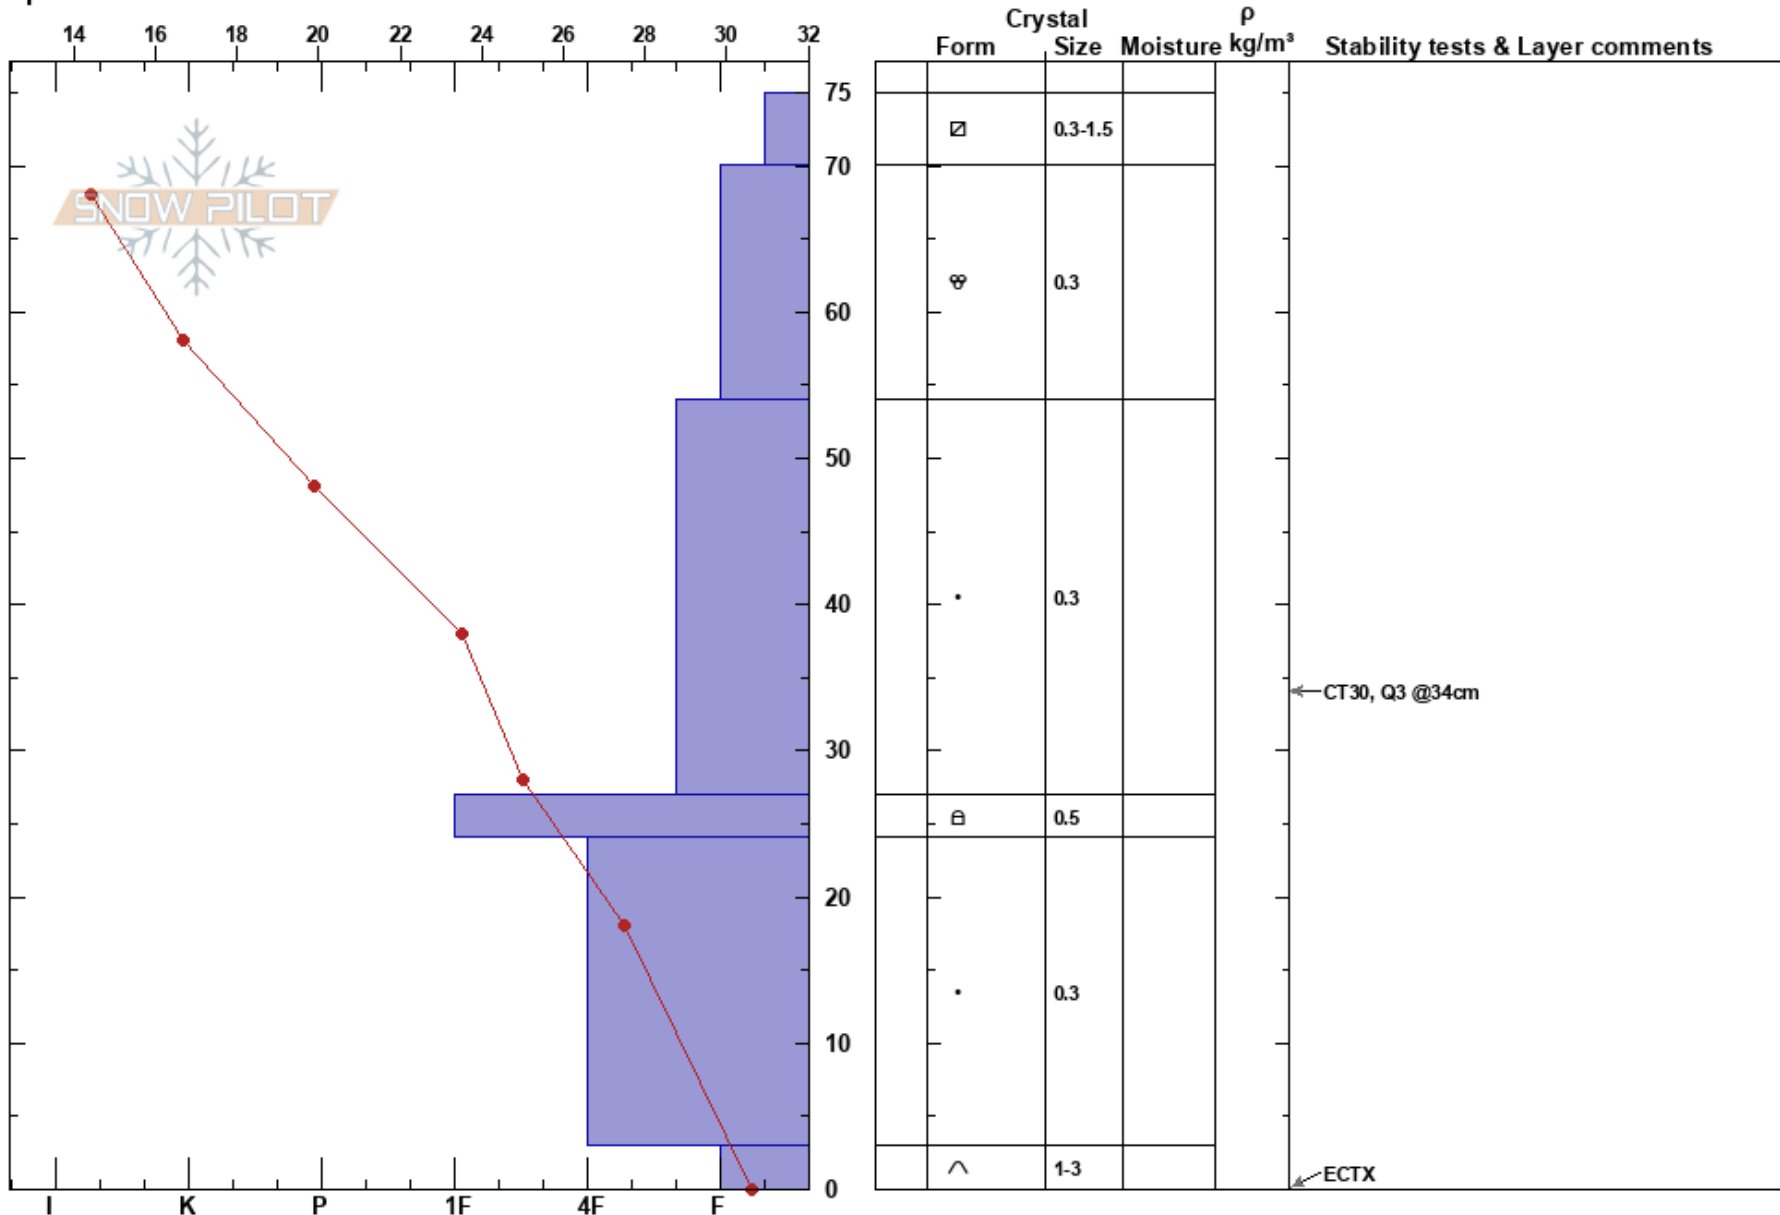

Bobcat Ridge Boundary  
 Northern Wasatch  
 UT  
 Elevation: 8435 ft  
 Aspect: NW  
 Specifics:

Nathan Chaszeyka  
 12/16/2018 - 10:57am  
 Co-ord: 41.35908N, -111.75355W  
 Slope Angle: 11°  
 Wind Loading:

Stability: Very Good  
 Air Temperature: 32°F  
 Sky Cover: CLR  
 Precipitation: NO  
 Wind: Calm

HS: 75  
 Layer Notes:  
 75-70cm: Problematic layer

Notes: