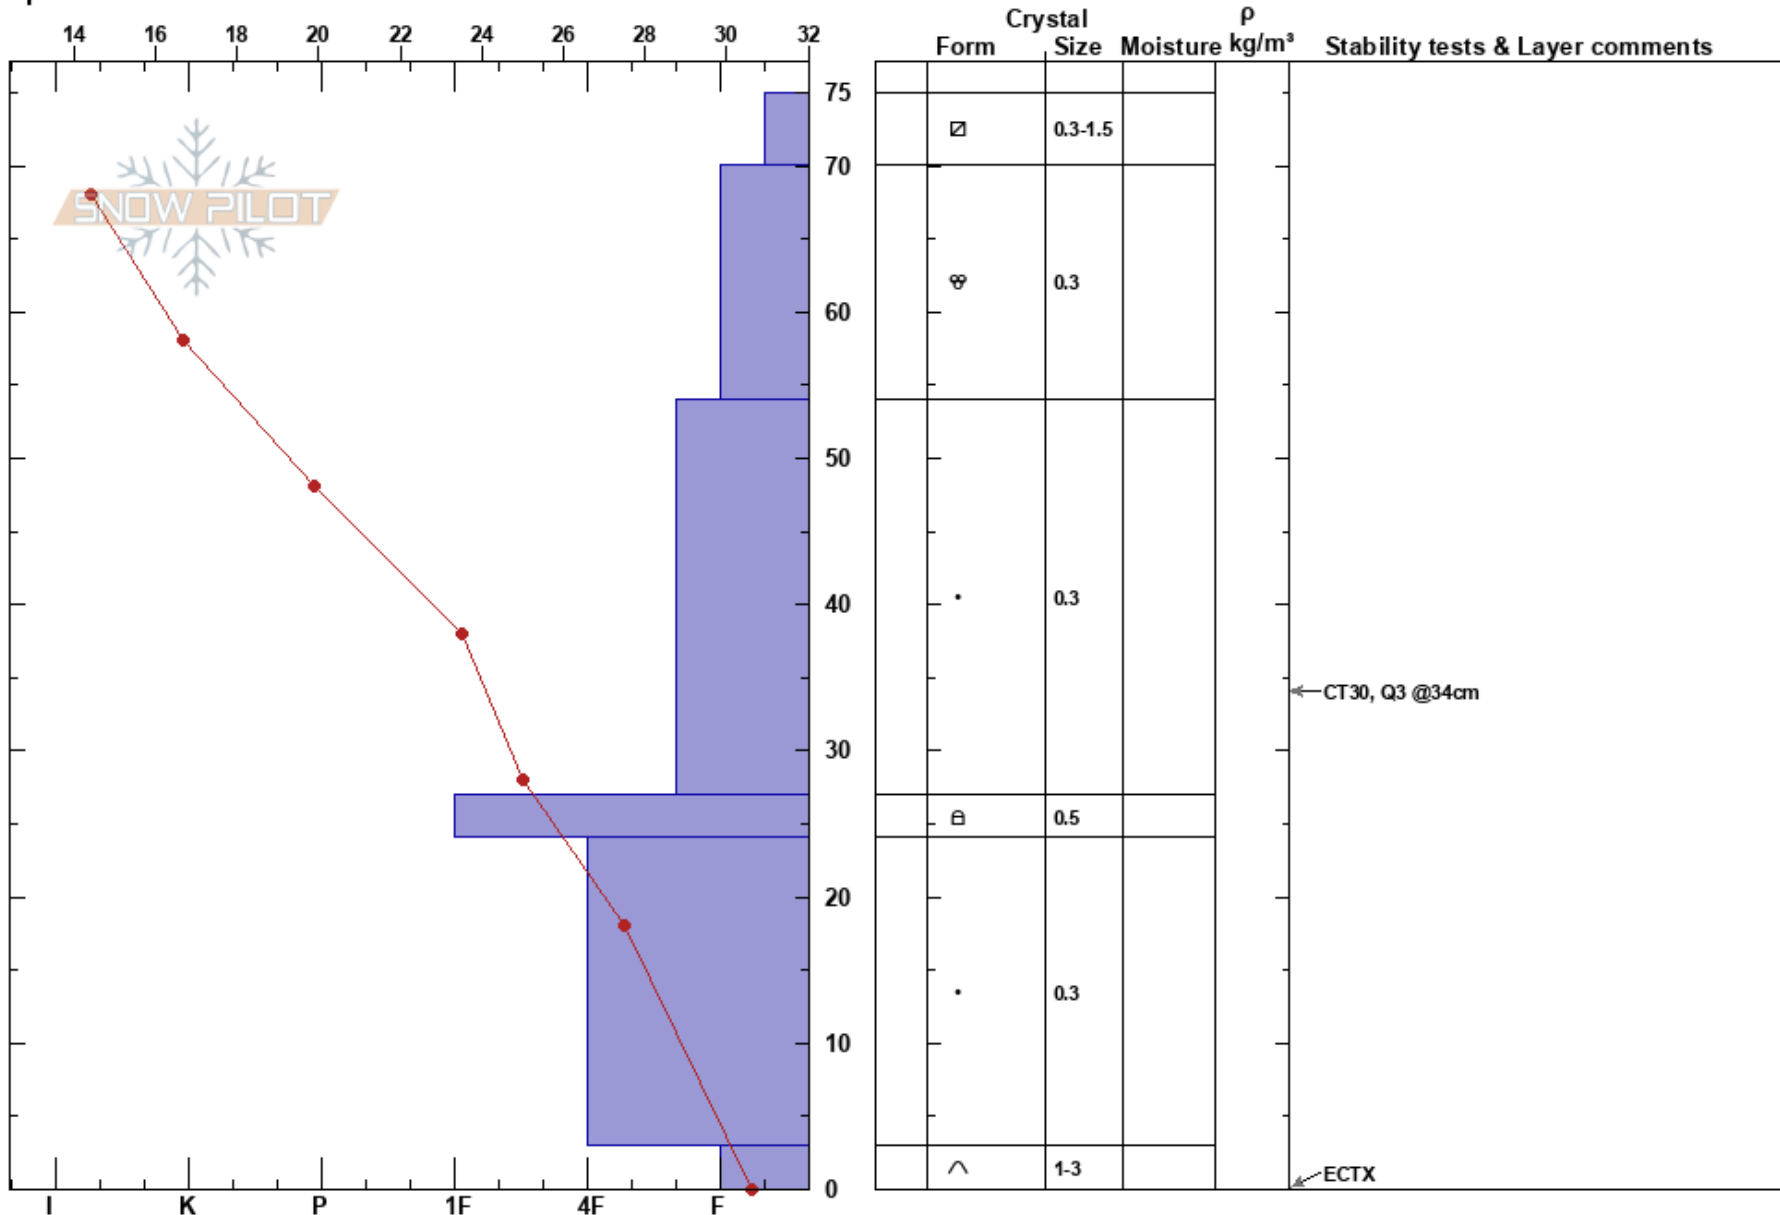

Bobcat Ridge Boundary
 Northern Wasatch
 UT
 Elevation: 8435 ft
 Aspect: NW
 Specifics:

Nathan Chaszeyka
 12/16/2018 - 10:57am
 Co-ord: 41.35908N, -111.75355W
 Slope Angle: 11°
 Wind Loading:

Stability: Very Good
 Air Temperature: 32°F
 Sky Cover: CLR
 Precipitation: NO
 Wind: Calm

HS: 75
 Layer Notes:
 75-70cm: Problematic layer

Notes: