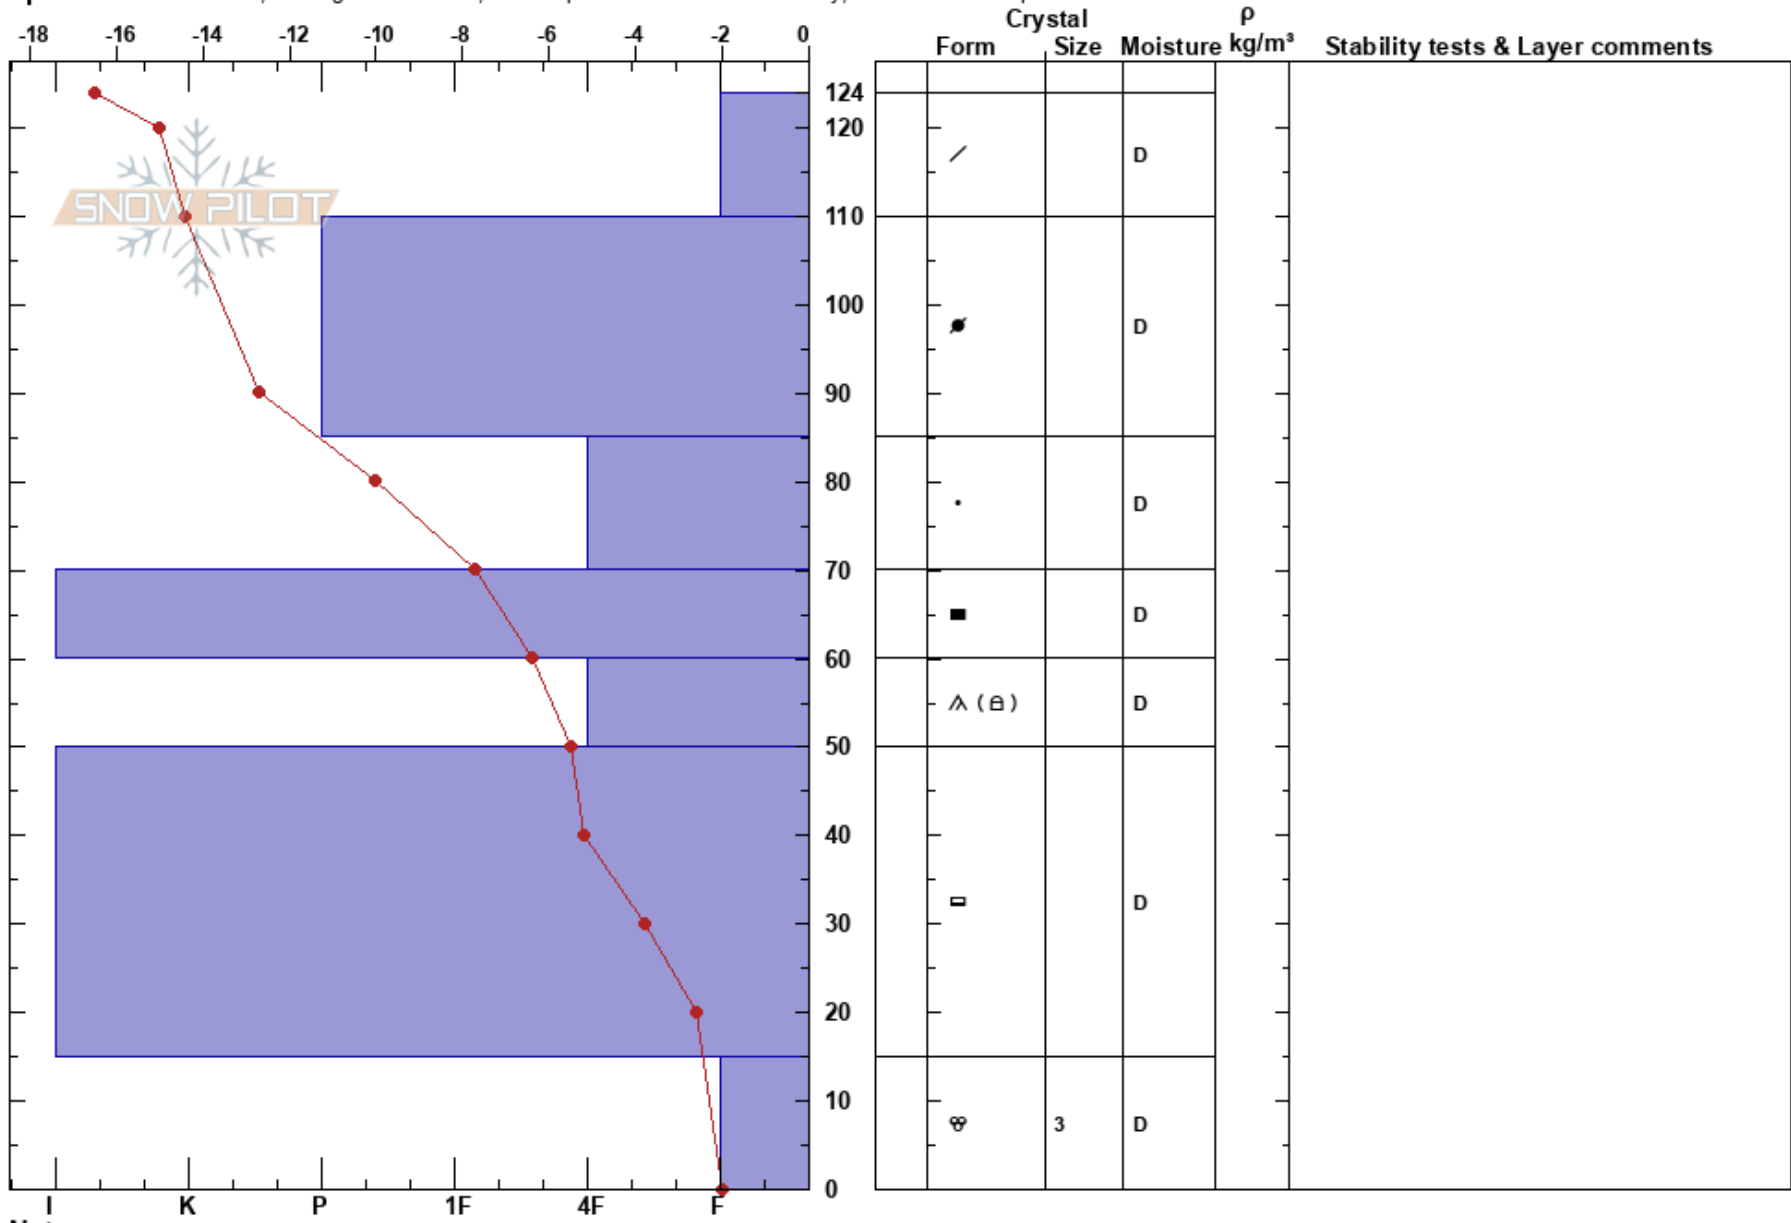

Passo contrabbadieri  
Trentino Alto Adige  
Italy  
Elevation: 2750 m  
Aspect: NE

Alex Cappelletti  
15/12/2018 - 13:00  
Co-ord: 32T 621184E 5127672N  
Slope Angle: 35°  
Wind Loading:

Stability: Very Good  
Air Temperature:  
Precipitation: NO  
Wind: Calm  
HS: 124  
PF: 14 85-70cm: Problematic layer

Specifics: Practice Pit; Pit dug in a Ski Area; Pit is representative of backcountry; Ski tracks on slope

Notes: