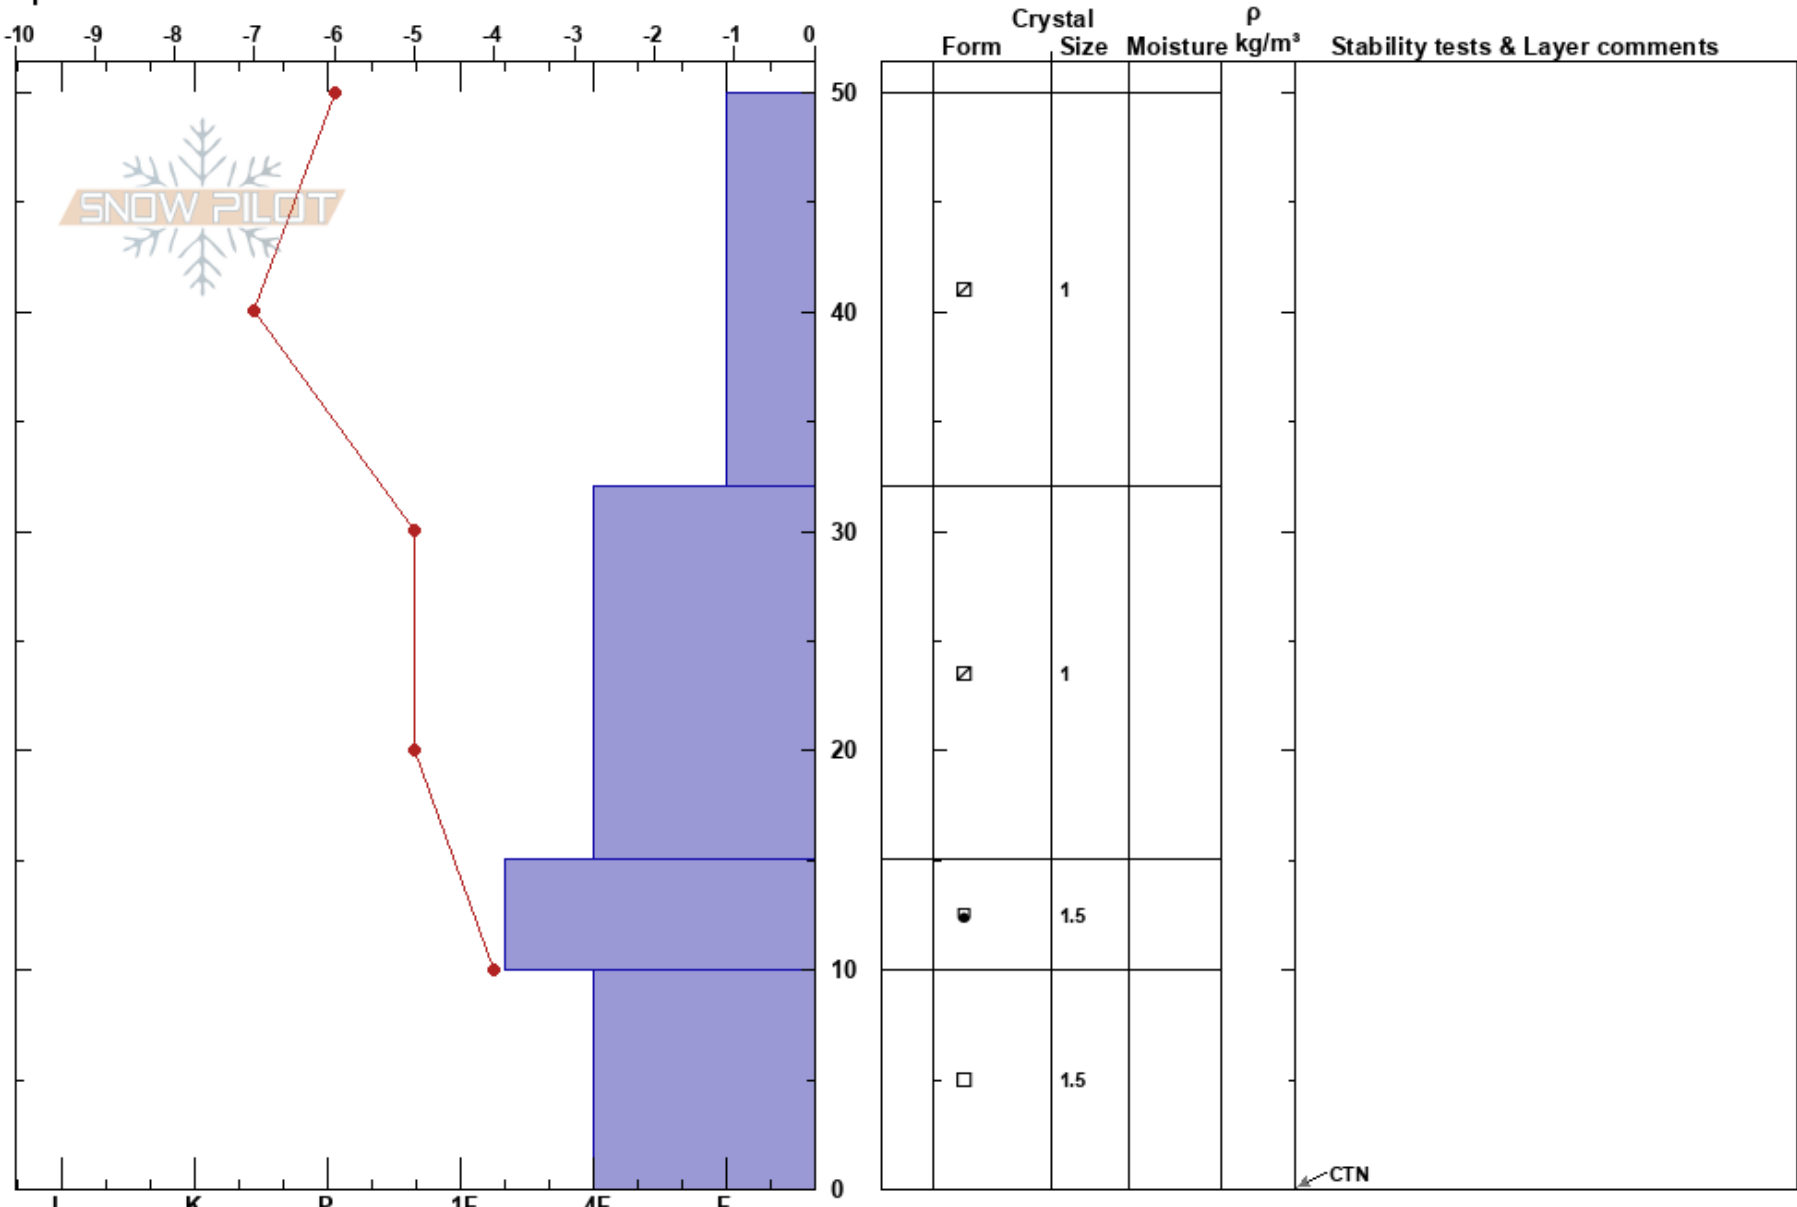

Tamarack  
 Sierra Nevada  
 NV  
 Elevation: 9078 ft  
 Aspect: 35°  
 Specifics:

David Reichel  
 12/16/2018 - 11:00am  
 Co-ord: 39.31339N, -119.90299W  
 Slope Angle: 27°  
 Wind Loading: yes

Stability:  
 Air Temperature: 0°C  
 Sky Cover: BKN  
 Precipitation: NO  
 Wind: SW Strong

HS: 50  
 PF: 30  
 Layer Notes:

Notes: Impressively weak snow in this area.