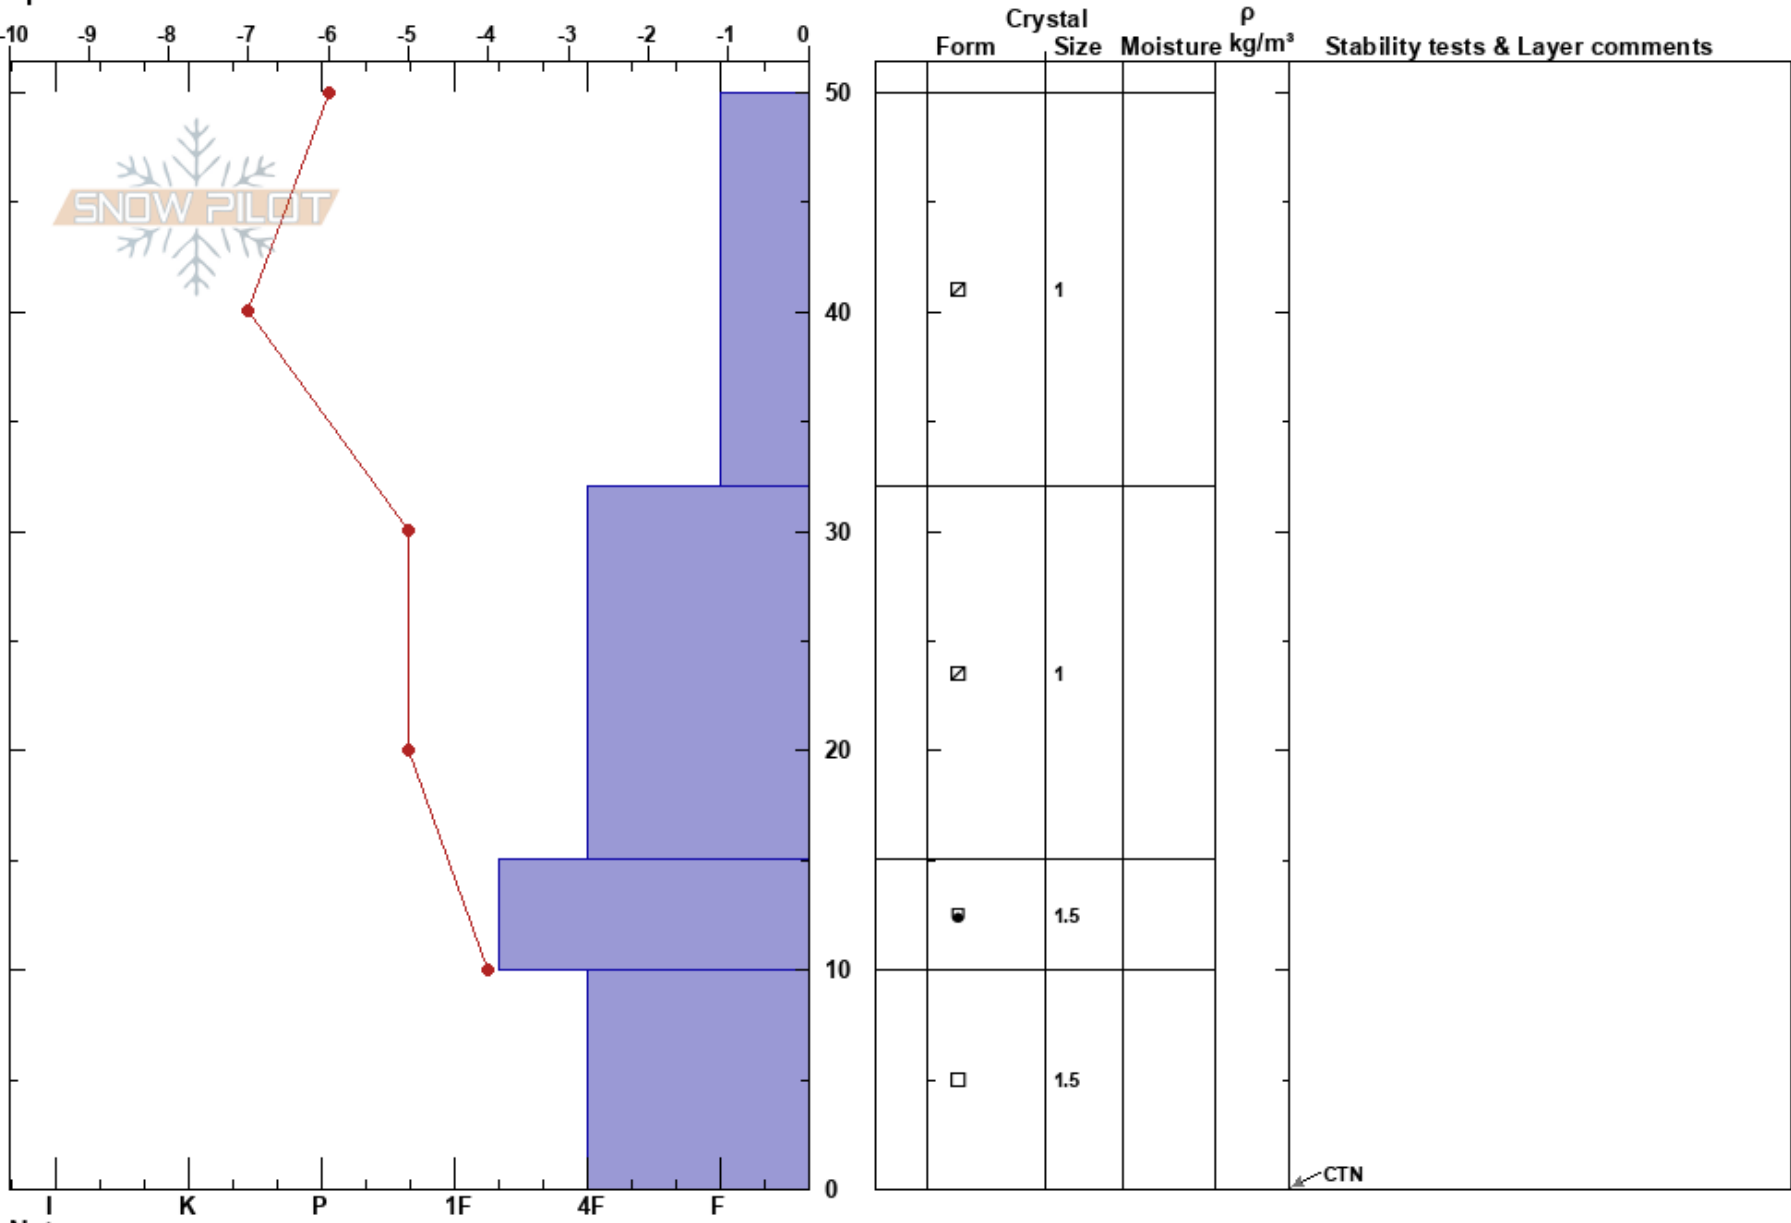

Tamarack  
 Sierra Nevada  
 NV  
 Elevation: 9078 ft  
 Aspect: 35°  
 Specifics:

David Reichel  
 12/16/2018 - 11:00am  
 Co-ord: 39.31339N, -119.90299W  
 Slope Angle: 27°  
 Wind Loading: yes

Stability:  
 Air Temperature: 0°C  
 Sky Cover: BKN  
 Precipitation: NO  
 Wind: SW Strong

HS: 50  
 PF: 30  
 Layer Notes:

Notes: Impressively weak snow in this area.