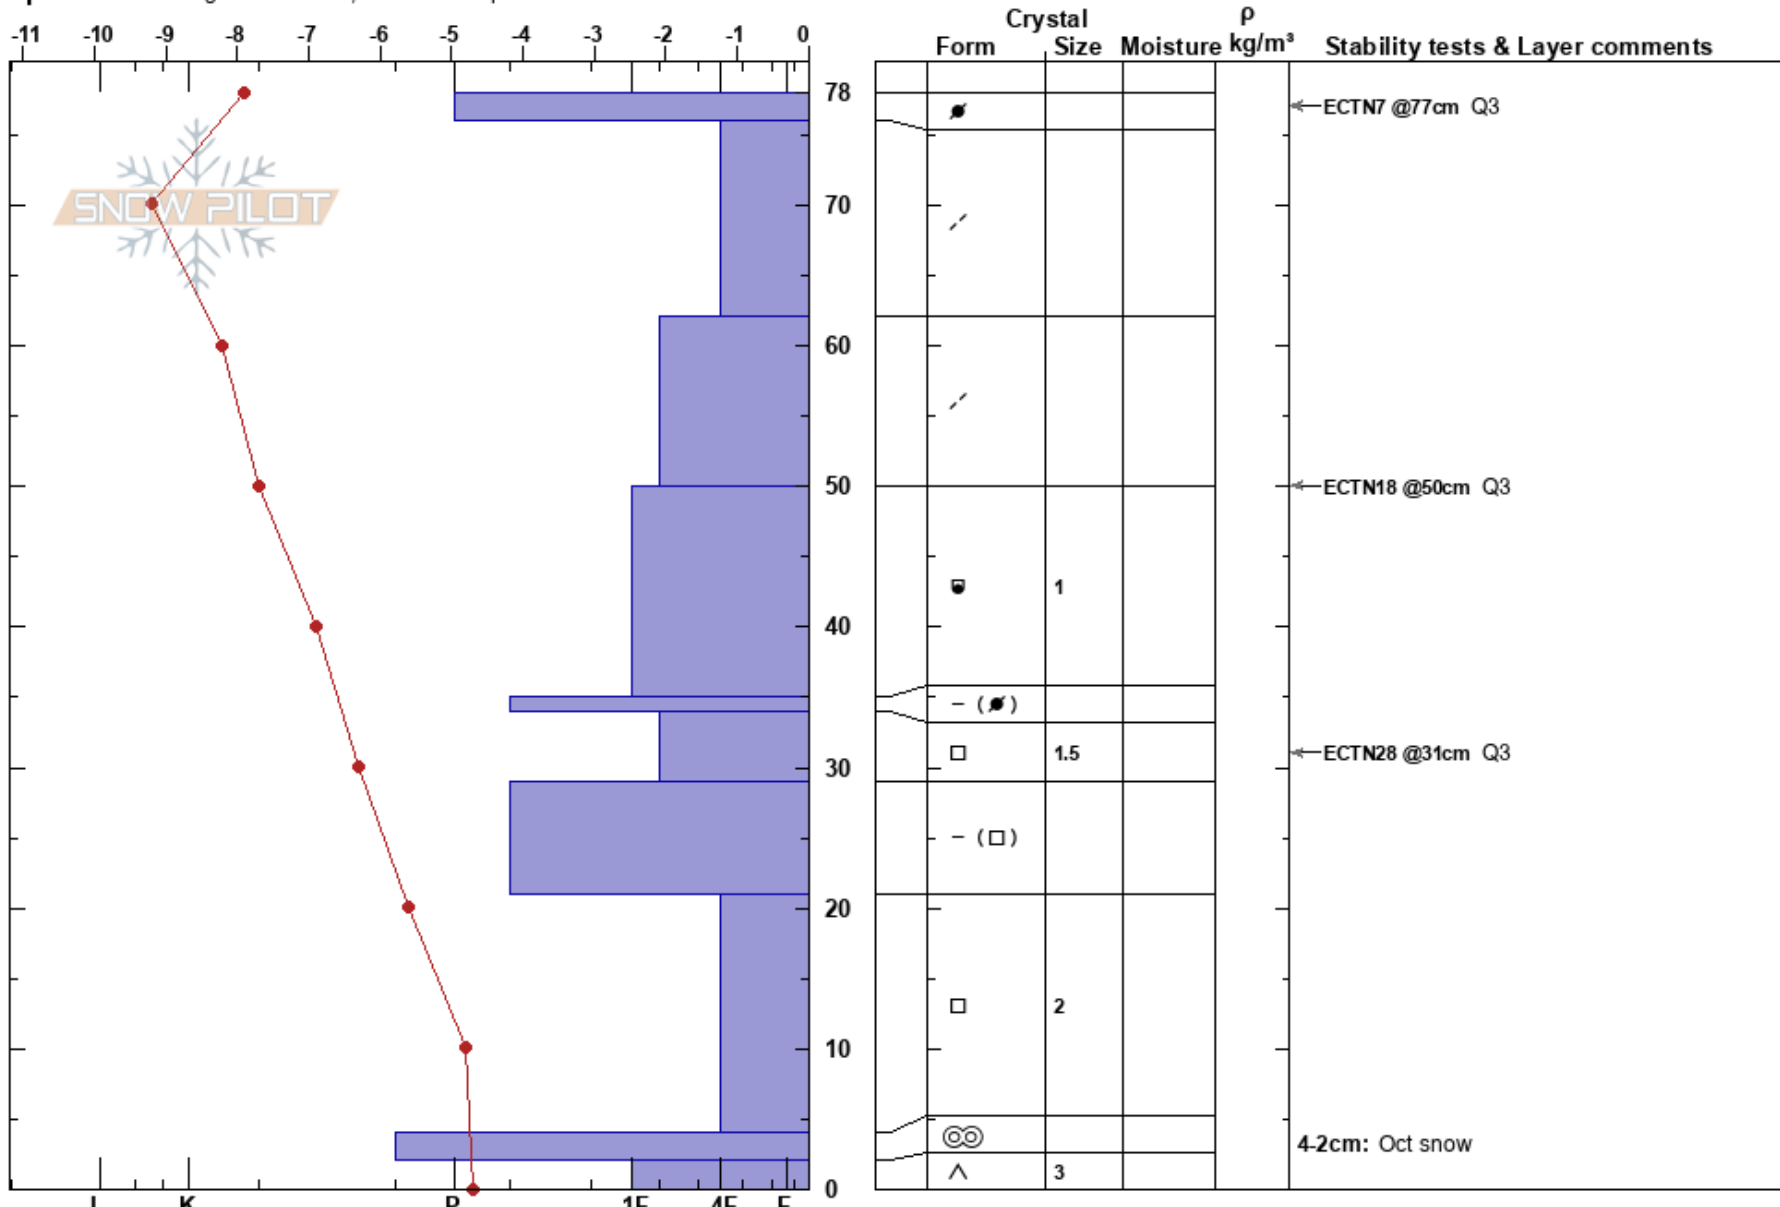

Dobe's exit high
Madison Range-N
MT

Leigh Frye
12/16/2018 - 10:30am
Co-ord: 45.27950N, -111.44731W
Slope Angle: 39°
Wind Loading: previous

Stability: **HS:78**
Air Temperature: -6°C PF: 35
Sky Cover: FEW
Precipitation: NO
Wind: N Calm

Layer Notes:
34-29cm: Problematic layer
4-2cm: Oct snow

Elevation: 10200 ft
Aspect: 38°
Specifics: Pit dug in a Ski Area; We skied slope

Notes: