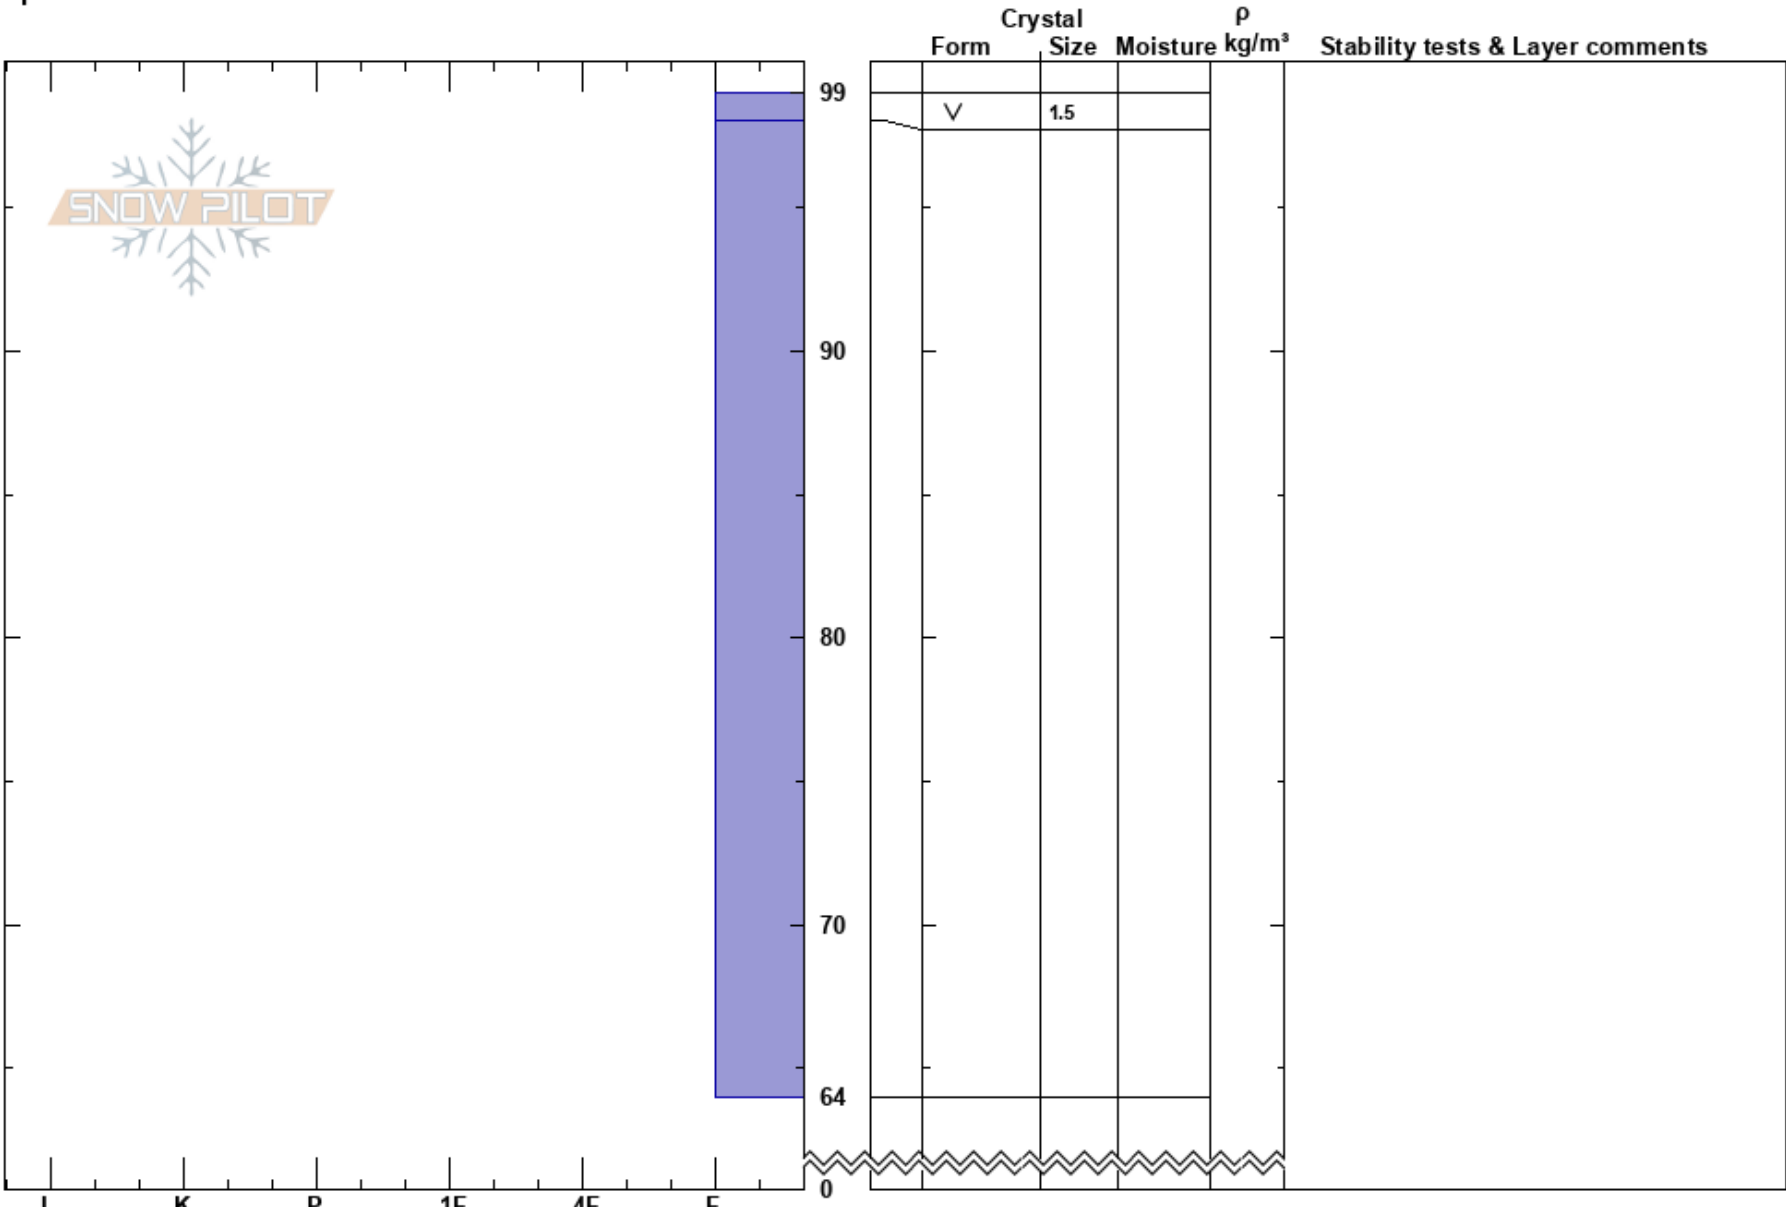

Lolo Pass obs
Bitterroot
MT
Elevation: 5300 ft
Aspect: 80°
Specifics:

Joshua Phillips
12/16/2018 - 10:08am
Co-ord: 46.63473N, -114.58355W
Slope Angle: 28°
Wind Loading: previous

Stability:
Air Temperature: -5°C
Sky Cover: BKN
Precipitation: NO
Wind: Calm

HS:99
PS: 20
Layer Notes:

Notes: